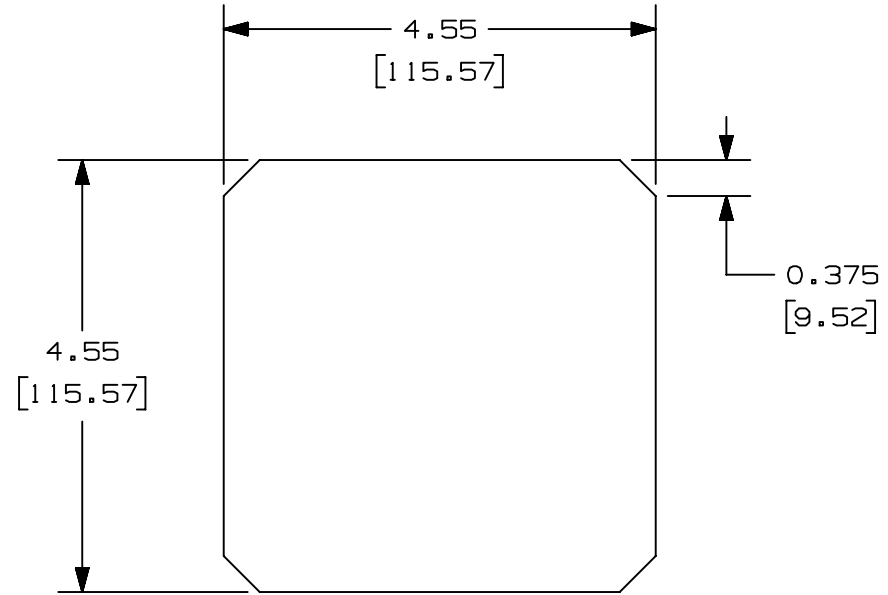

2

1

THIS COPY IS PROVIDED ON A RESTRICTED BASIS AND IS NOT TO BE USED IN ANY WAY DETRIMENTAL TO THE INTERESTS OF PANDUIT CORP.

PANDUIT PART NO.	WEIGHT
PZCFR	.1 lb/EACH .045 kg/EACH

- NOTES:
- VISIT OUR ON-LINE CATALOG AT WWW.PANDUIT.COM FOR A CURRENT LIST OF PRODUCTS APPLICABLE FOR USE WITH THIS PART.
 - COMPONENTS: (5) 45PPI SHEETS OF MEDIA
 - DIMENSIONS IN PARENTHESIS ARE METRIC.

PART NUMBER		PZCFR	
TITLE			
FILTER REPLACEMENT KIT		CUSTOMER DRAWING	
ITEM REVISION NAME		V10290MV/00	
DATASET FILE NAME		V10290MV_DC/00C	
		THIRD ANGLE PROJECTION	
MATERIAL		DRAWING NUMBER	
45PPI MEDIA		10290-63	
DRAWN BY	DATE	CHK	SCALE
MAV	12-6-06	RDC	NONE
SHEET 1 OF 1			SIZE
			A

A-SIZE CUSTOMER

00C	11-10-23	JBO	KZU	TAM	ADDED FRONT VIEW WITH DIMENSIONS UPDATED TITLE BLOCK	M09000UY
REV	DATE	BY	CHK	APR	DESCRIPTION	ECN

2

1