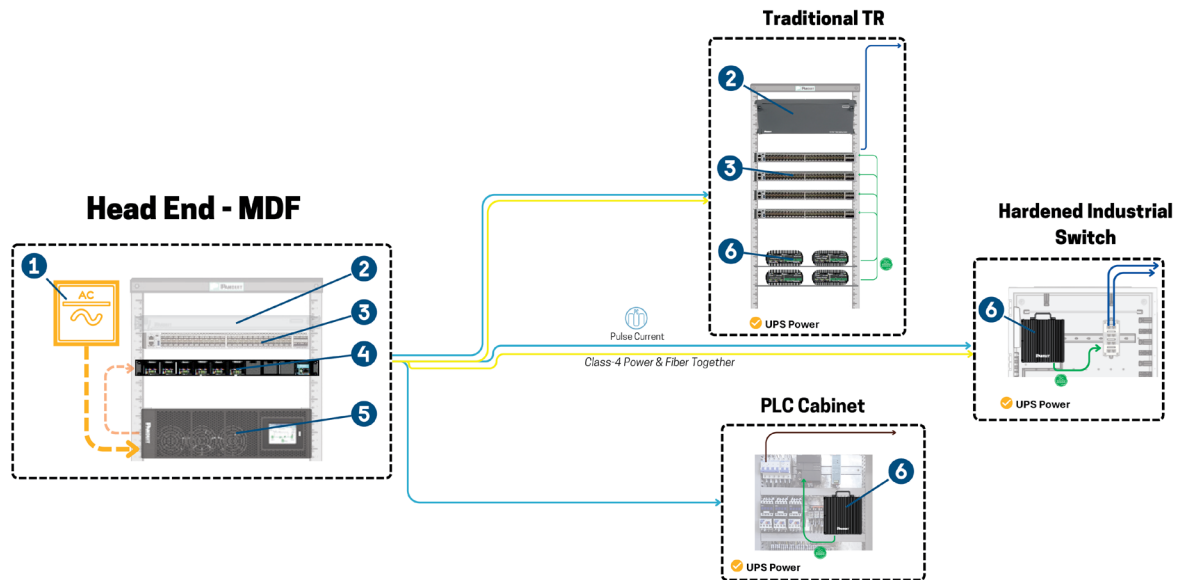

Popular Solutions :

- Powering edge switches and media converters
- Centralized UPS for remote IDF's
- Perimeter security cameras and sensors
- Segment network power from machine and conveyance power

Feature	Advantage	Benefit
NEC Class-4 limited energy system	Install cables to NEC 726 low voltage methods	Saves 70% on conduit and pathway installation
UPS and generator power distribution	Create an 800 Acre footprint	Easily extend UPS power without having UPS in the field
Power and data connectivity in the same path	Reduces the amount of cables into the MDF	Reduces pathway size requirements by 30%
Receivers aggregate multiple channels	Creates a scalable power architecture with minimal CapEx	Add power capacity to any receiver in minutes
6500 feet power distance	Provide power across large buildings and campuses	Increase network reach by 10x
Modular hardware design	Easily add redundancy and resilience to the network	Improves network uptime by 20%
Centralized power architecture	Complete power upgrade projects without disrupting operations	Reduce construction downtime by 90%

Can FMPS Power That?

✔ Enterprise & industrial switches

✔ Parking lot emergency call boxes

✔ DC & POE lighting

Common Warehouse & Distribution Network Architectures

- 1 A/C Power Panel
- 2 Fiber Patch Panel
- 3 Network Switch
- 4 FMP Transmitter
- 5 Panduit UPS
- 6 FMP Receiver
- 7 Lightning Protection
- 8 Security Camera
- 9 POE Light Fixture

- FMPS Cable
- Fiber Cable
- A/C Power Cable
- Control Cable
- Category Cable
- Generic Data Cable
- DC Power Cable