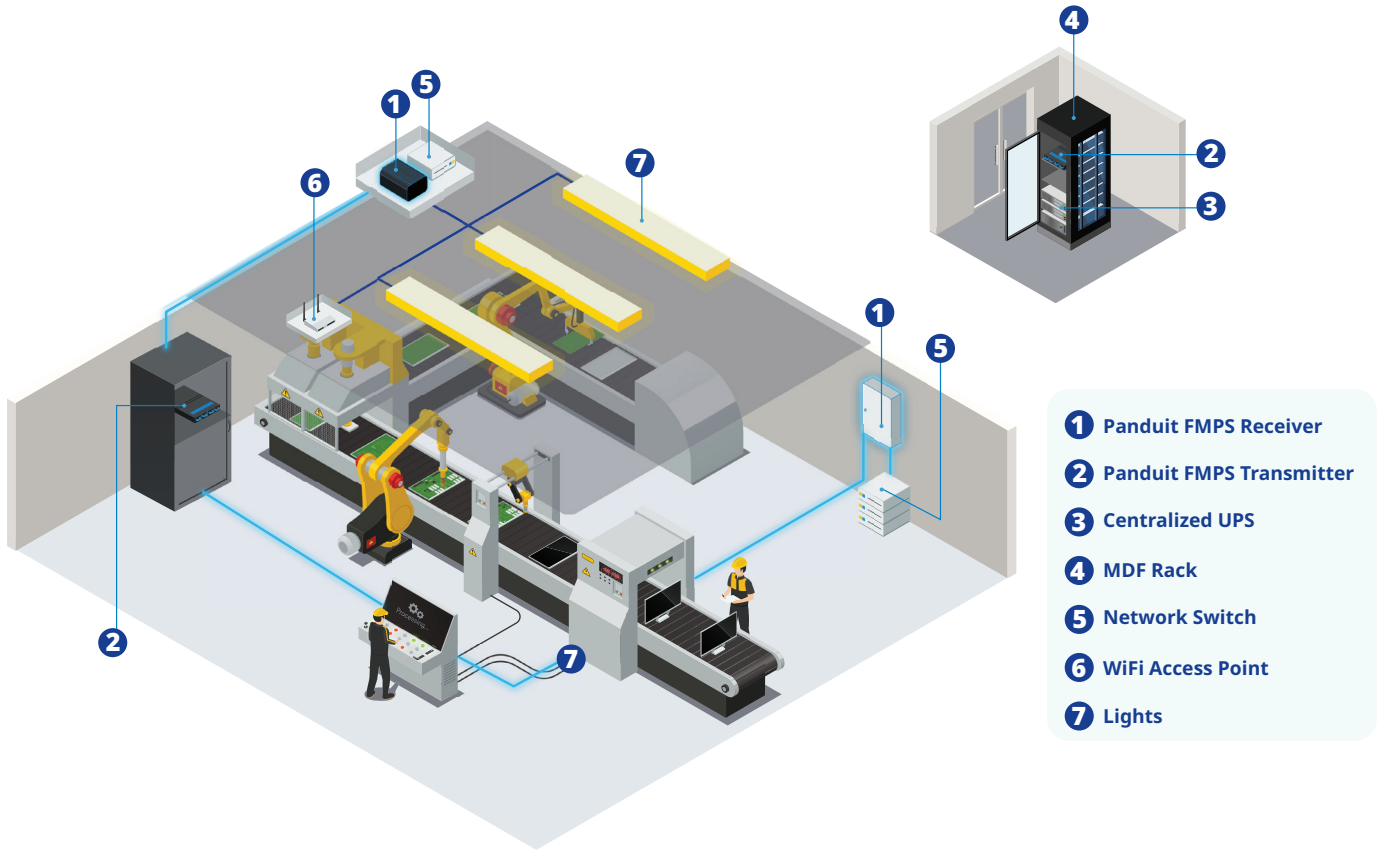

Leading Challenges:

- Large facilities require many IDF's
- Harsh environments requiring ruggedized solutions
- Limited access to remote areas for maintenance
- Shared power between heavy machinery and network devices
- Managing and servicing remote UPS's
- Need for redundancy and uptime in 24/7 operations

Popular Solutions :

- Powering edge switches and media converters
- Centralized UPS for remote IDF's
- Perimeter security cameras and sensors
- Segment network power from machine and conveyance power

Feature	Advantage	Benefit
NEC Class-4 limited energy system	Install cables to NEC 726 low voltage methods	Saves 70% on conduit and pathway installation
UPS and generator power distribution	Create an 800 Acre footprint	Easily extend UPS power without having UPS in the field
Power and data connectivity in the same path	Reduces the amount of cables into the MDF	Reduces pathway size requirements by 30%
Receivers aggregate multiple channels	Creates a scalable power architecture with minimal CapEx	Add power capacity to any receiver in minutes
6500 feet power distance	Provide power across large buildings and campuses	Increase network reach by 10x
Modular hardware design	Easily add redundancy and resilience to the network	Improves network uptime by 20%
Centralized power architecture	Complete power upgrade projects without disrupting operations	Reduce construction downtime by 90%

Can FMPS Power That?

✔ Enterprise & industrial switches

✔ Parking lot emergency call boxes

✔ DC & POE lighting

Common Warehouse & Distribution Network Architectures

- 1 A/C Power Panel
- 2 Fiber Patch Panel
- 3 Network Switch
- 4 FMP Transmitter
- 5 Panduit UPS
- 6 FMP Receiver
- 7 Lightning Protection
- 8 Security Camera
- 9 POE Light Fixture