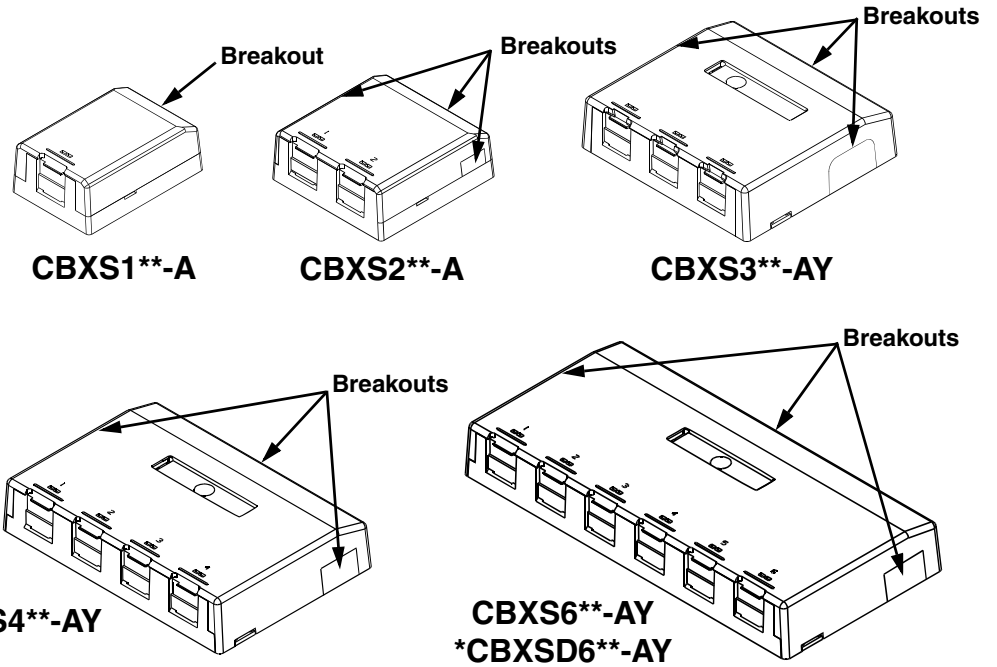

Part No.	Raceway Suitable for Breakouts	
CBXS1**-A	LD5 / LDP5	
CBXS2**-A	LD5 / LDP5	
CBXS3**-AY	LD5 / LDP5	
CBXS4**-AY	LD3 / LDP3 LD5 / LDP5	
CBXS6**-AY	LD3 / LDP3 LD5 / LDP5	
CBXSD6**-AY	LD5 / LDP5 LD10 / LDP10	

INSTALLATION

REMOVAL

* Includes bend radius control bridge.

** Denotes color.

For Instructions in Local Languages
and Technical Support:

www.panduit.com/resources/install_maintain.asp

PANDUIT

www.panduit.com