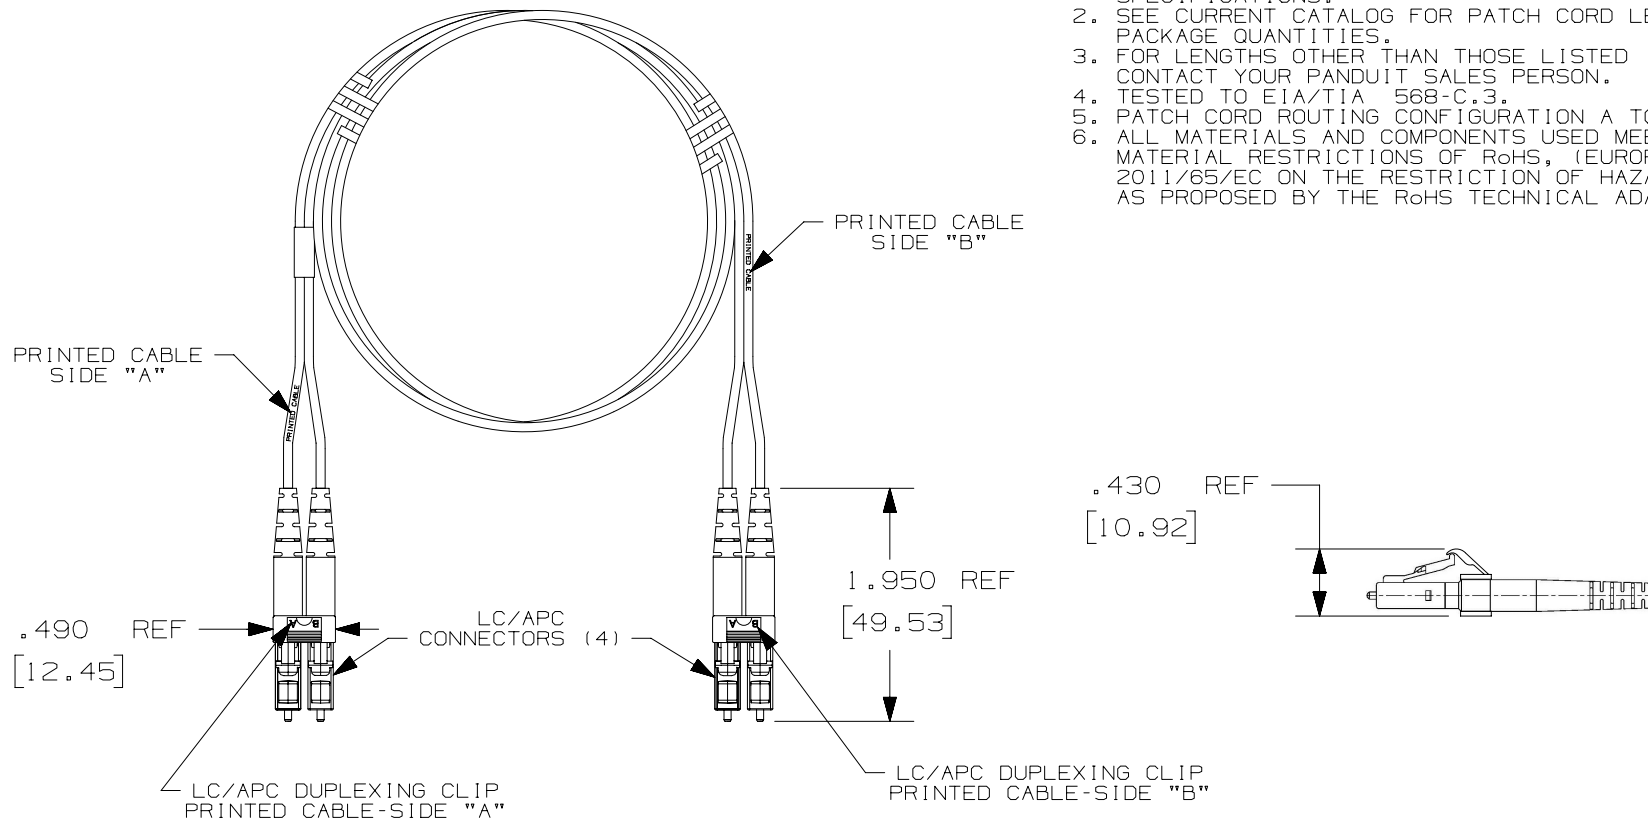

NOTES:

1. SEE SHEET 2 FOR PRODUCT DESCRIPTIONS AND TECHNICAL SPECIFICATIONS.
2. SEE CURRENT CATALOG FOR PATCH CORD LENGTHS AND PACKAGE QUANTITIES.
3. FOR LENGTHS OTHER THAN THOSE LISTED IN CATALOG, CONTACT YOUR PANDUIT SALES PERSON.
4. TESTED TO EIA/TIA 568-C.3.
5. PATCH CORD ROUTING CONFIGURATION A TO B.
6. ALL MATERIALS AND COMPONENTS USED MEET THE MATERIAL RESTRICTIONS OF RoHS, (EUROPEAN DIRECTIVE 2011/65/EC ON THE RESTRICTION OF HAZARDOUS SUBSTANCES) AS PROPOSED BY THE RoHS TECHNICAL ADAPTATION COMMITTEE.

02	11-23-15	SAT	DWW	RWB	RELEASED TO PRODUCTION			15F307AC-DC	
REV	DATE	BY	CHK	APR	DESCRIPTION			ECN