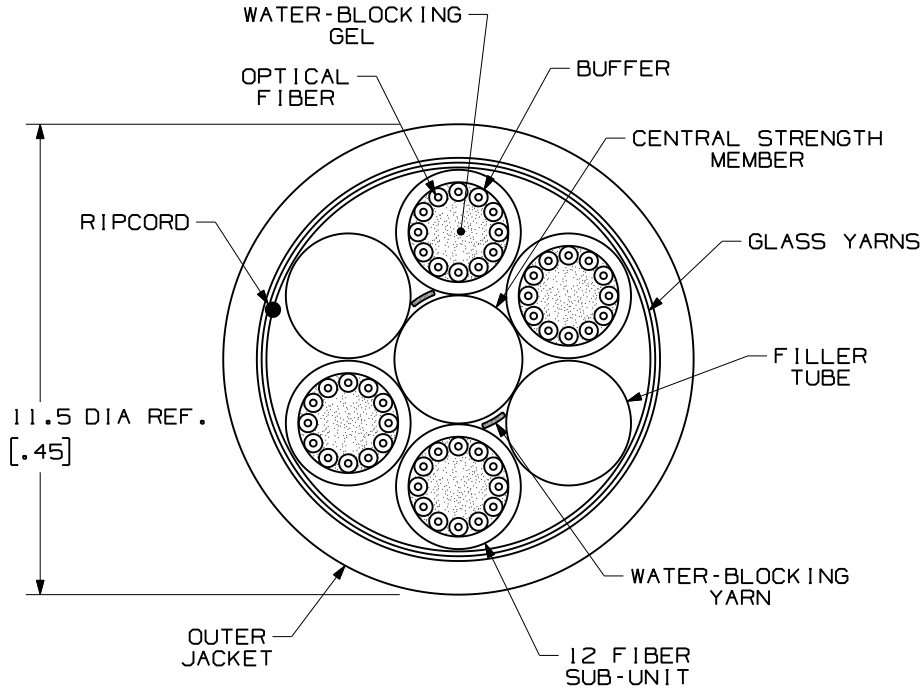

THIS COPY IS PROVIDED ON A RESTRICTED BASIS AND IS NOT TO BE USED IN ANY WAY DETRIMENTAL TO THE INTERESTS OF PANDUIT CORP.

NOTES:

- DIAMETER DIMENSION, SHOWN FOR REFERENCE ONLY.
- DIMENSIONS IN BRACKETS () ARE ENGLISH.
- ALL MATERIALS AND COMPONENTS USED MUST MEET THE MATERIAL RESTRICTIONS OF RoHS (EUROPEAN DIRECTIVE 2002/95/EC ON THE RESTRICTION OF HAZARDOUS SUBSTANCES) AS PROPOSED BY THE RoHS TECHNICAL ADAPTATION COMMITTEE.

PART NUMBER	FIBER TYPE	JACKET RATING	JACKET COLOR
FLNR948Y	SINGLEMODE 9/125um	RISER	BLACK
FLNL948Y		LSZH	
FLNR648Y	MULTIMODE 62.5/125um	RISER	
FLNL648Y		LSZH	
FLNR548Y	MULTIMODE 50/125um	RISER	
FLNL548Y		LSZH	
FLNRX48Y	MULTIMODE 50/125um OM3	RISER	
FLNLX48Y		LSZH	
FLNRV48Y	MULTIMODE 50/125um OM3 150 METER LONG REACH	RISER	
FLNLV48Y		LSZH	
FLNRZ48Y	MULTIMODE 50/125um OM4	RISER	
FLNLZ48Y		LSZH	