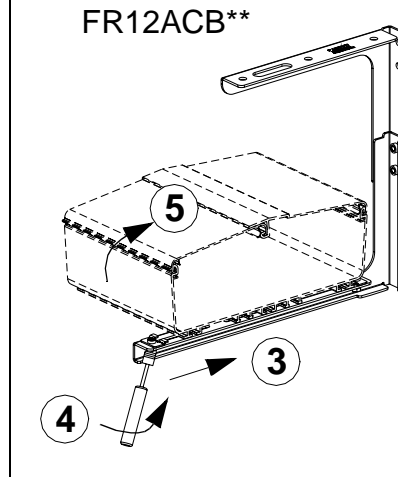

FIBERRUNNER 12x4, 6x4, & 4x4

ADJUSTABLE "C" BRACKETS

Part Numbers: FR12ACB12, FR12ACB58, FR12ACB12M, FR12ACB58M,
FR6ACB12, FR6ACB58, FR6ACB12M, FR6ACB58M

FOR USE WITH PANDUIT
FIBERRUNNER 12x4, 6x4 & 4x4
ROUTING SYSTEMS

INSTALLATION INSTRUCTIONS

Panduit Corp. 2001

Printed in U.S.A.

HIGH POSITION

FR6ACB**

LOW POSITION

Instruction Sheet RW136C

WORLDWIDE SUBSIDIARIES AND SALES OFFICES

17301 Ridgeland Avenue
Tinley Park, IL.60477-3091
Web Site: www.panduit.com/ncg

RACEWAY SYSTEMS DIVISION

Fax: 866-449-1702
Technical Support: 866-405-6656
Email: netconnsupport@panduit.com