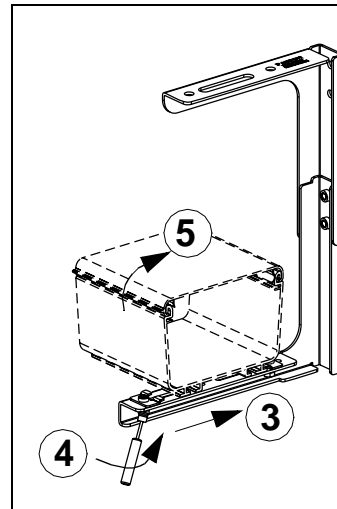

FIBERRUNNER 12x4, 6x4, & 4x4

ADJUSTABLE "C" BRACKETS

Part Numbers: FR12ACB12, FR12ACB58, FR12ACB12M, FR12ACB58M,
FR6ACB12, FR6ACB58, FR6ACB12M, FR6ACB58M

FOR USE WITH PANDUIT
FIBERRUNNER 12x4, 6x4 & 4x4
ROUTING SYSTEMS

INSTALLATION INSTRUCTIONS

Panduit Corp. 2001

Printed in U.S.A.

HIGH POSITION

FR6ACB**

LOW POSITION

Instruction Sheet RW136C

WORLDWIDE SUBSIDIARIES AND SALES OFFICES

17301 Ridgeland Avenue
Tinley Park, IL.60477-3091
Web Site: www.panduit.com/ncg

RACEWAY SYSTEMS DIVISION

Fax: 866-449-1702
Technical Support: 866-405-6656
Email: netconnsupport@panduit.com