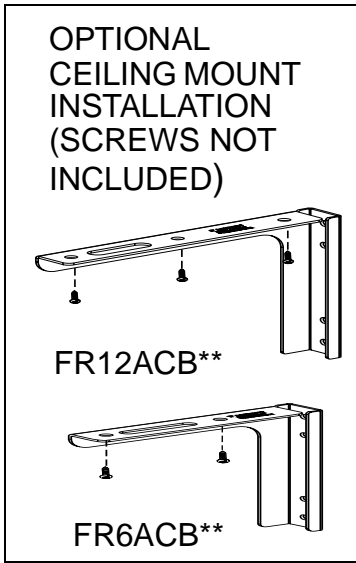

FIBERRUNNER 12x4, 6x4, & 4x4

ADJUSTABLE "C" BRACKETS

Part Numbers: FR12ACB12, FR12ACB58, FR12ACB12M, FR12ACB58M,
FR6ACB12, FR6ACB58, FR6ACB12M, FR6ACB58M

FOR USE WITH PANDUIT
FIBERRUNNER 12x4, 6x4 & 4x4
ROUTING SYSTEMS

INSTALLATION INSTRUCTIONS

Panduit Corp. 2001

Printed in U.S.A.

HIGH POSITION

FR6ACB**

LOW POSITION

Instruction Sheet RW136C

WORLDWIDE SUBSIDIARIES AND SALES OFFICES

17301 Ridgeland Avenue
Tinley Park, IL.60477-3091
Web Site: www.panduit.com/ncg

RACEWAY SYSTEMS DIVISION

Fax: 866-449-1702
Technical Support: 866-405-6656
Email: netconnsupport@panduit.com