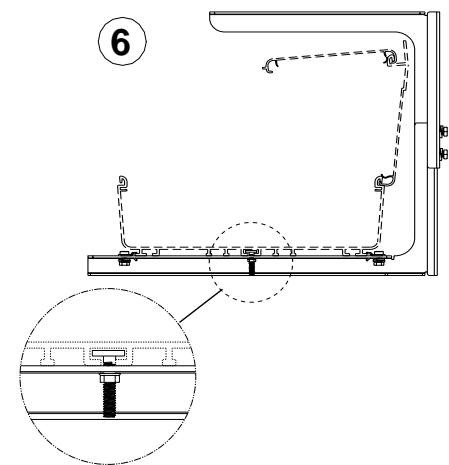

FIBERRUNNER 12x4, 6x4, & 4x4

ADJUSTABLE "C" BRACKETS

Part Numbers: FR12ACB12, FR12ACB58, FR12ACB12M, FR12ACB58M,
FR6ACB12, FR6ACB58, FR6ACB12M, FR6ACB58M

FOR USE WITH PANDUIT
FIBERRUNNER 12x4, 6x4 & 4x4
ROUTING SYSTEMS

INSTALLATION INSTRUCTIONS

Panduit Corp. 2001

Printed in U.S.A.

HIGH POSITION

FR6ACB**

LOW POSITION

Instruction Sheet RW136C

WORLDWIDE SUBSIDIARIES AND SALES OFFICES

17301 Ridgeland Avenue
Tinley Park, IL.60477-3091
Web Site: www.panduit.com/ncg

RACEWAY SYSTEMS DIVISION

Fax: 866-449-1702
Technical Support: 866-405-6656
Email: netconnsupport@panduit.com