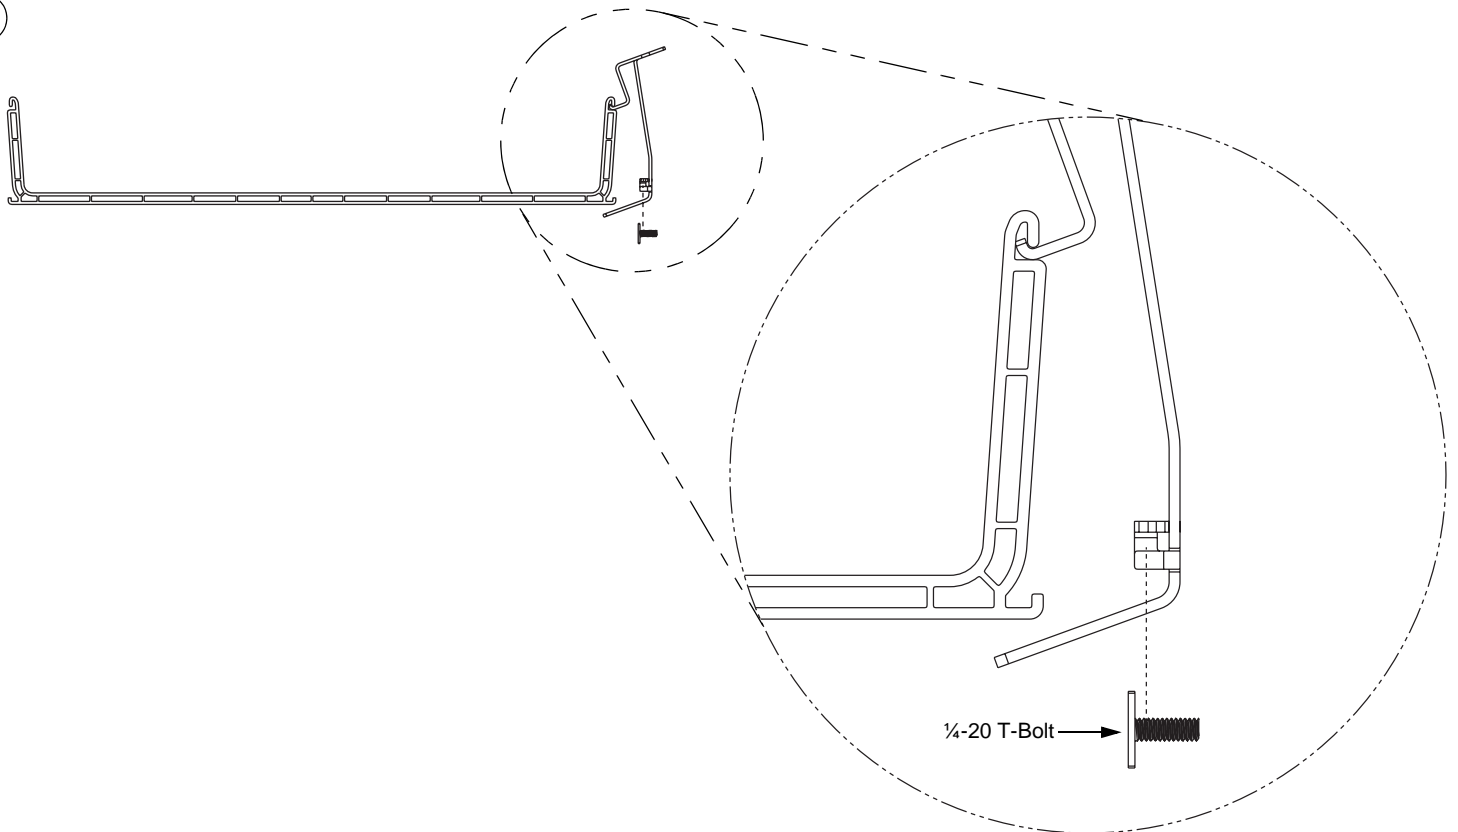

For Technical Assistance, Call: 800-777-3300

INSTALLATION INSTRUCTIONS

FIBERRUNNER Spill-Over Junction - Typical Installation

(FIBERRUNNER 24x4 only)

1

2

INSTALLATION INSTRUCTIONS

FIBERRUNNER Spill-Over Junction - Typical Installation continued...

3

4

INSTALLATION INSTRUCTIONS

FIBERRUNNER Spill-Over Junction Channel Cover - Typical Installation

(FIBERRUNNER 4x4, 6x4 and 12x4 only)

FIBERRUNNER Spill-Over Junction Channel Cover - Typical Hinging Operation