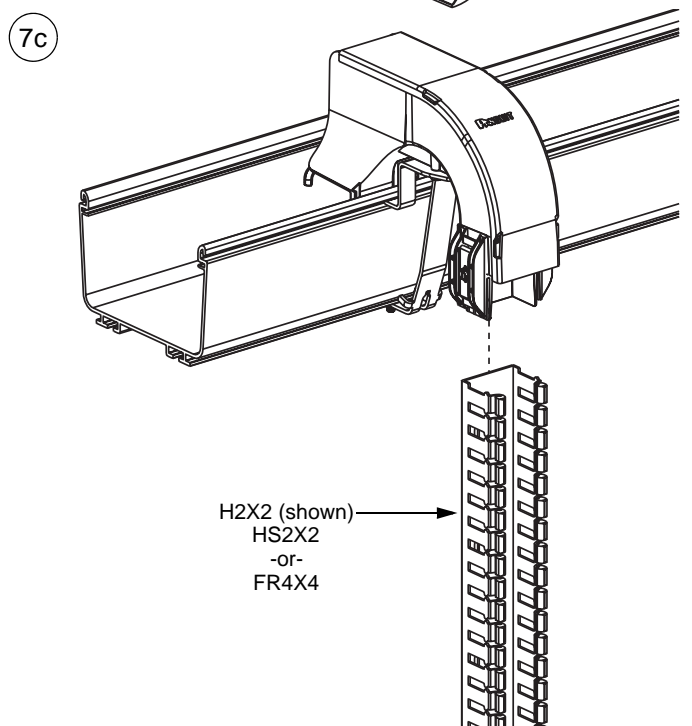

INSTALLATION INSTRUCTIONS

FIBERRUNNER Spill-Over Junction - Typical Installation continued...

For Technical Assistance, Call: 800-777-3300