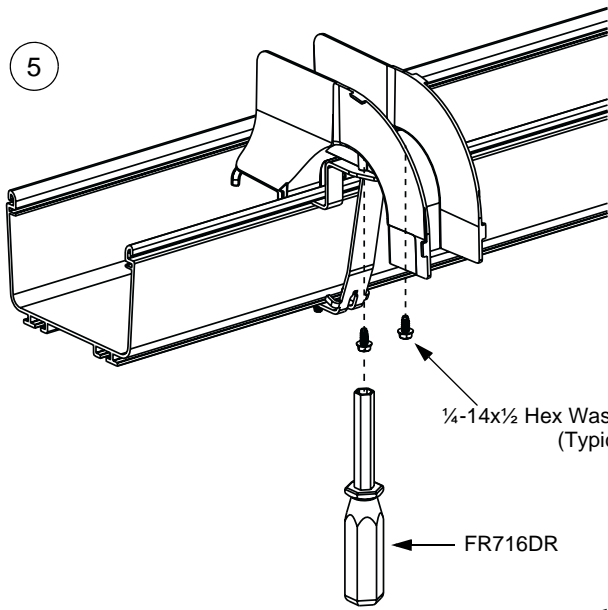

INSTALLATION INSTRUCTIONS

FIBERRUNNER Spill-Over Junction - Typical Installation continued...

For Technical Assistance, Call: 800-777-3300