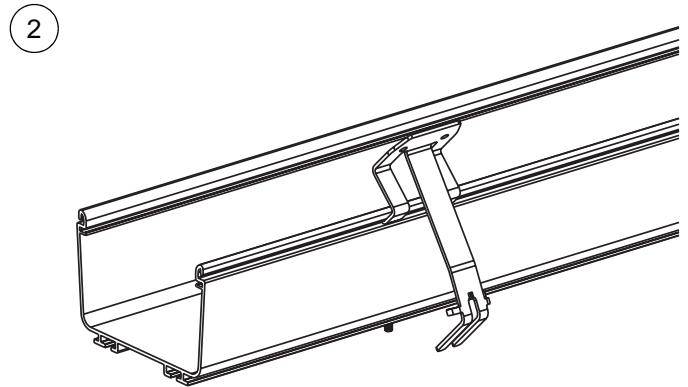

FIBERRUNNER Spill-Over Junction - Typical Installation (*FIBERRUNNER* 4x4, 6x4 and 12x4 only)