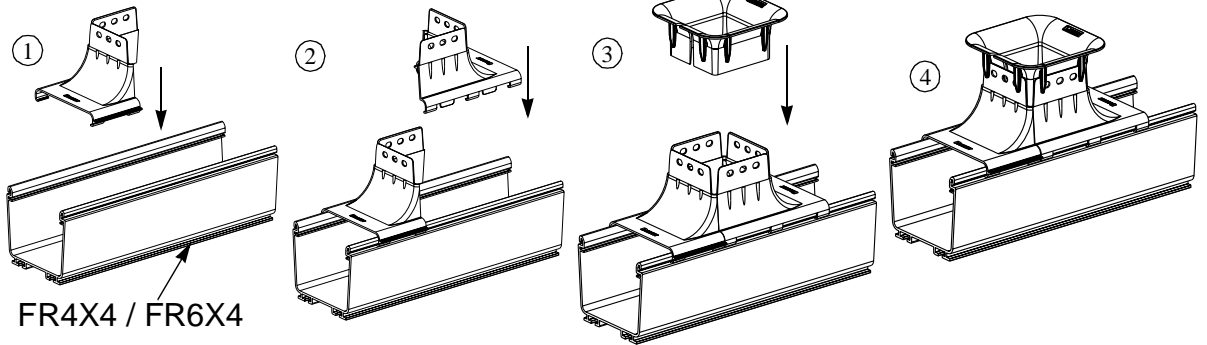

FOR USE WITH PANDUIT *FIBER*RUNNER 4x4 & 6x4 ROUTING SYSTEMS

*FIBER*RUNNER 4x4 & 6x4 Upspout Fitting

PART NUMBER: FRUPS4x4, FRUPS6x4

INSTALLATION INSTRUCTIONS

Panduit Corp. 2001

Printed in U.S.A.

FRUPS4x4 / FRUPS6x4

DISASSEMBLY INSTRUCTIONS FOR UPSPOUT FITTING

OPTIONAL INSTALLATIONS (4 POSITIONS)

INSTRUCTION SHEET RW155A

WORLDWIDE SUBSIDIARIES AND SALES OFFICES

17301 Ridgeland Avenue
Tinley Park, IL.60477-3091
Web Site: www.panduit.com/ngc