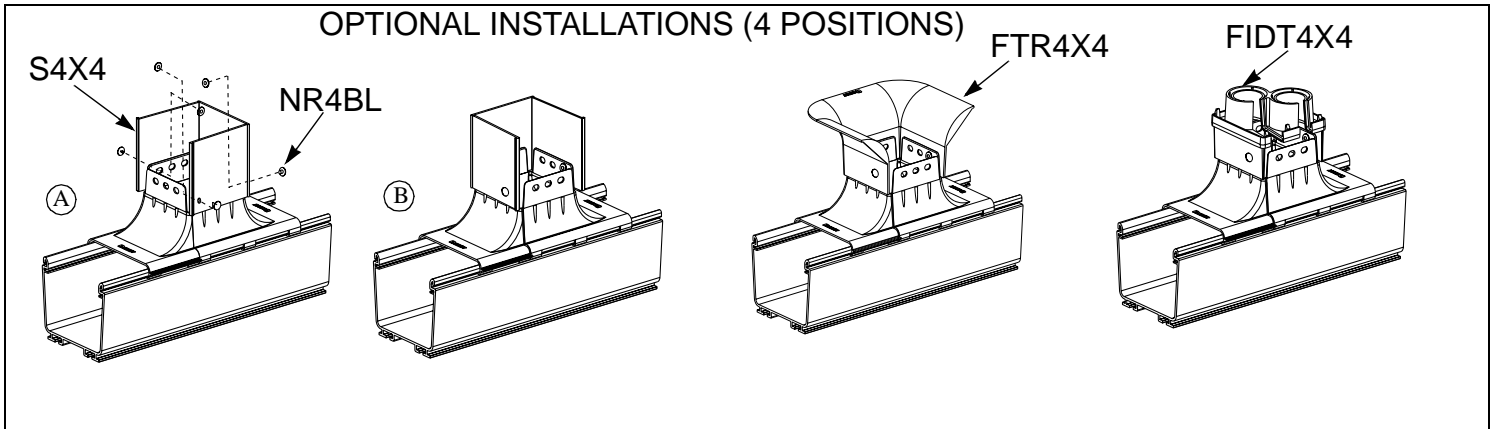

FOR USE WITH PANDUIT *FIBER*RUNNER 4x4 & 6x4 ROUTING SYSTEMS

*FIBER*RUNNER 4x4 & 6x4 Upspout Fitting

PART NUMBER: FRUPS4x4, FRUPS6x4

INSTALLATION INSTRUCTIONS

Panduit Corp. 2001

Printed in U.S.A.

FRUPS4x4 / FRUPS6x4

DISASSEMBLY INSTRUCTIONS FOR UPSPOUT FITTING

OPTIONAL INSTALLATIONS (4 POSITIONS)

INSTRUCTION SHEET RW155A

WORLDWIDE SUBSIDIARIES AND SALES OFFICES

17301 Ridgeland Avenue
Tinley Park, IL.60477-3091
Web Site: www.panduit.com/ngc