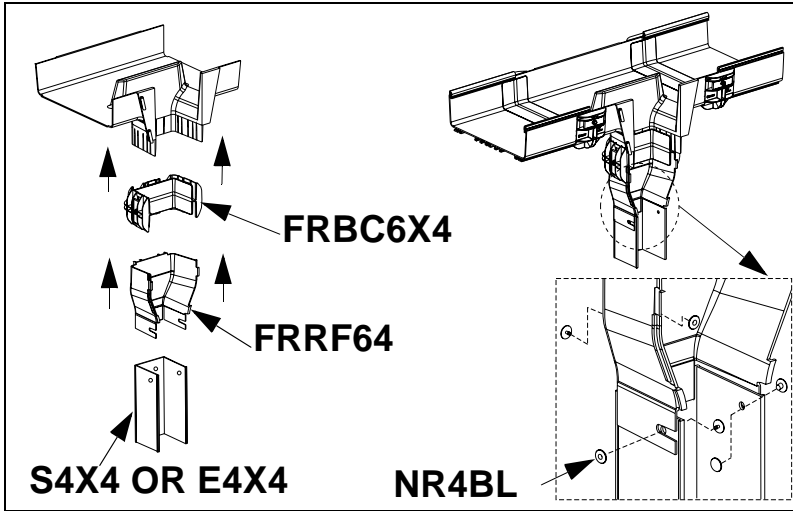

FIBERRUNNER 12X4 Vertical Tee Fitting

INSTALLATION INSTRUCTIONS

Instruction Sheet RW113B

WORLDWIDE SUBSIDIARIES AND SALES OFFICES

17301 Ridgeland Avenue
Tinley Park, IL.60477-3091
Web Site: www.panduit.com/ngc

Fax: 866-449-1702
Technical Support: 866-405-6656
Email: netconnsupport@panduit.com