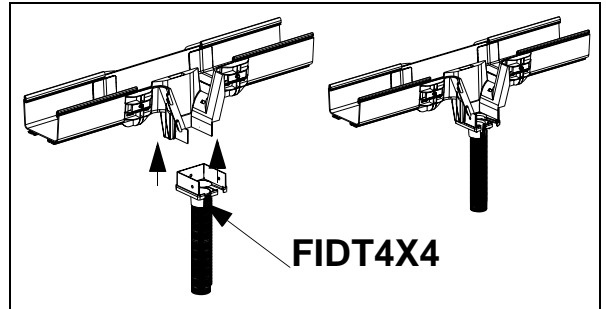

FIBERRUNNER 12X4, 6X4, & 4X4 VERTICAL TEE FITTINGS

Panduit Part Numbers: FRVT4X4, FRVT6X4, FRVT12X4

INSTALLATION INSTRUCTIONS

Panduit Corp. 2001

Printed in U.S.A.