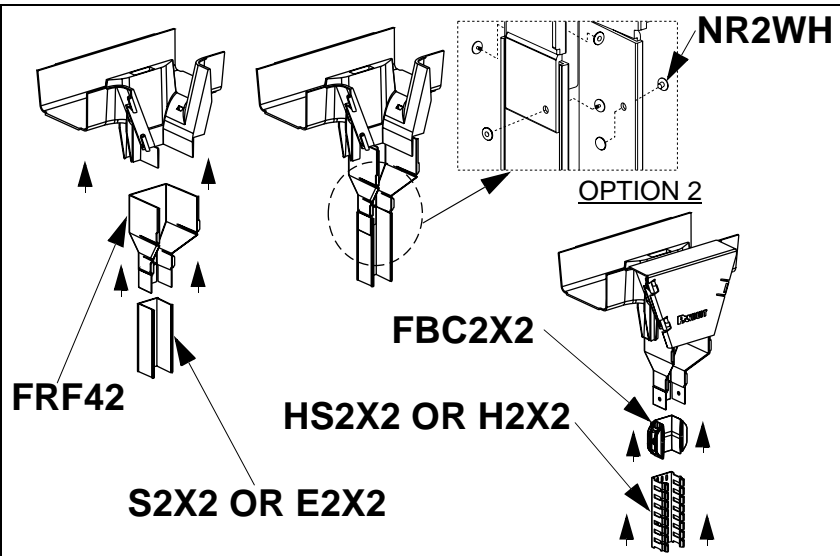

FIBERRUNNER 12X4, 6X4, & 4X4 VERTICAL TEE FITTINGS

Panduit Part Numbers: FRVT4X4, FRVT6X4, FRVT12X4

INSTALLATION INSTRUCTIONS

Panduit Corp. 2001

Printed in U.S.A.