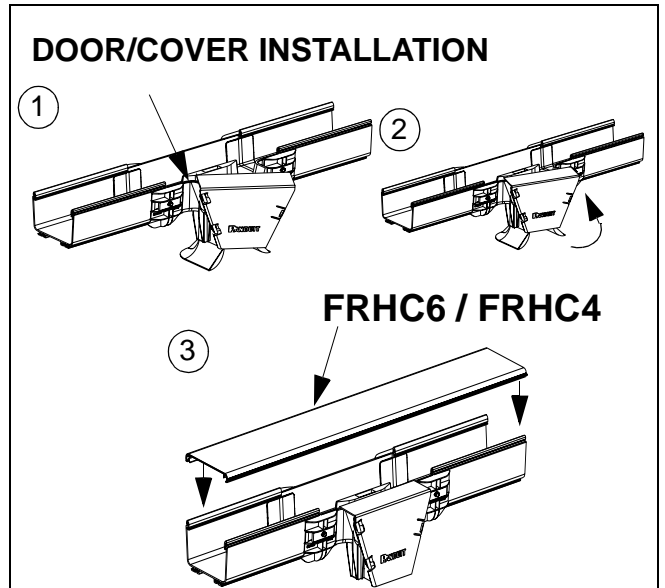

FIBERRUNNER 12X4, 6X4, & 4X4 VERTICAL TEE FITTINGS

Panduit Part Numbers: FRVT4X4, FRVT6X4, FRVT12X4

INSTALLATION INSTRUCTIONS

Panduit Corp. 2001

Printed in U.S.A.