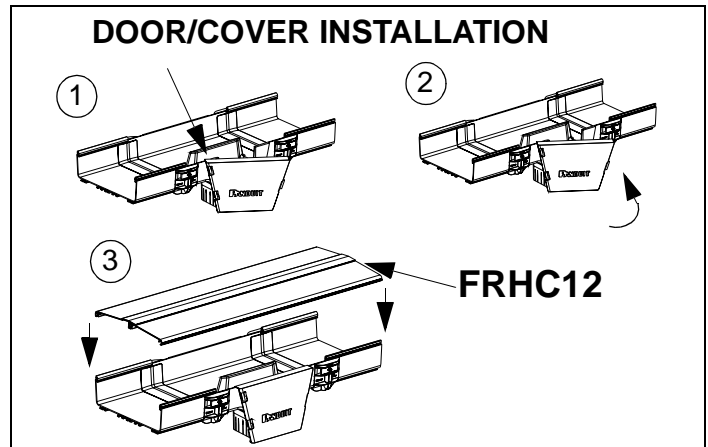

FIBERRUNNER 12X4 Vertical Tee Fitting

INSTALLATION INSTRUCTIONS

Instruction Sheet RW113B

WORLDWIDE SUBSIDIARIES AND SALES OFFICES

17301 Ridgeland Avenue
Tinley Park, IL.60477-3091
Web Site: www.panduit.com/ngc

Fax: 866-449-1702
Technical Support: 866-405-6656
Email: netconnsupport@panduit.com