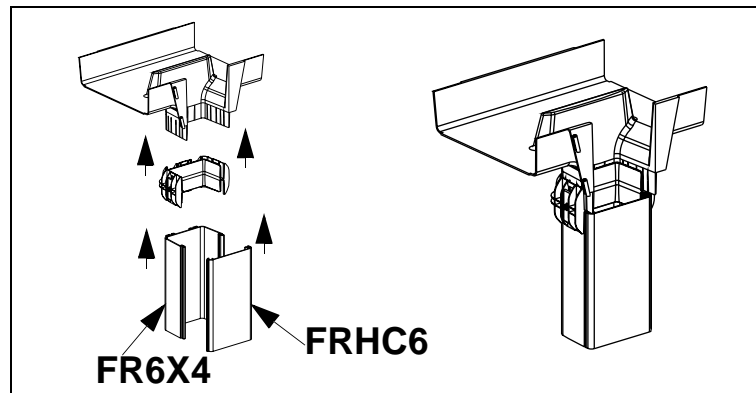

FIBERRUNNER 12X4 Vertical Tee Fitting

INSTALLATION INSTRUCTIONS

Instruction Sheet RW113B

WORLDWIDE SUBSIDIARIES AND SALES OFFICES

17301 Ridgeland Avenue
Tinley Park, IL.60477-3091
Web Site: www.panduit.com/ngc

Fax: 866-449-1702
Technical Support: 866-405-6656
Email: netconnsupport@panduit.com