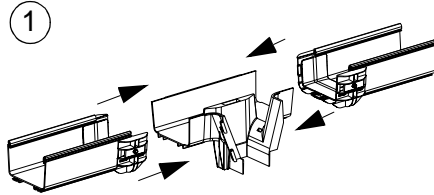

FIBERRUNNER 12X4, 6X4, & 4X4 VERTICAL TEE FITTINGS

Panduit Part Numbers: FRVT4X4, FRVT6X4, FRVT12X4

INSTALLATION INSTRUCTIONS

Panduit Corp. 2001

Printed in U.S.A.