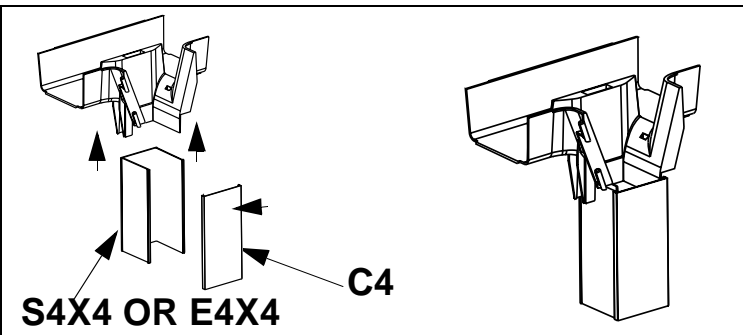

FIBERRUNNER 12X4, 6X4, & 4X4 VERTICAL TEE FITTINGS

Panduit Part Numbers: FRVT4X4, FRVT6X4, FRVT12X4

INSTALLATION INSTRUCTIONS

Panduit Corp. 2001

Printed in U.S.A.