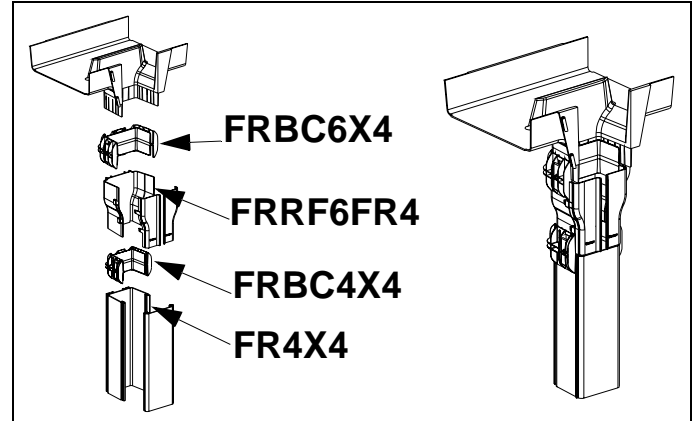

FIBERRUNNER 12X4 Vertical Tee Fitting

INSTALLATION INSTRUCTIONS

Instruction Sheet RW113B

WORLDWIDE SUBSIDIARIES AND SALES OFFICES

17301 Ridgeland Avenue
Tinley Park, IL.60477-3091
Web Site: www.panduit.com/ngc

Fax: 866-449-1702
Technical Support: 866-405-6656
Email: netconnsupport@panduit.com