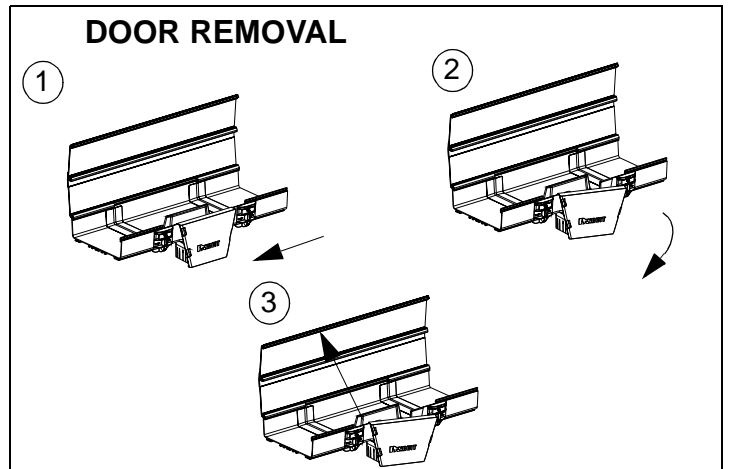

FIBERRUNNER 12X4 Vertical Tee Fitting

INSTALLATION INSTRUCTIONS

Instruction Sheet RW113B

WORLDWIDE SUBSIDIARIES AND SALES OFFICES

17301 Ridgeland Avenue
Tinley Park, IL.60477-3091
Web Site: www.panduit.com/ngc

Fax: 866-449-1702
Technical Support: 866-405-6656
Email: netconnsupport@panduit.com