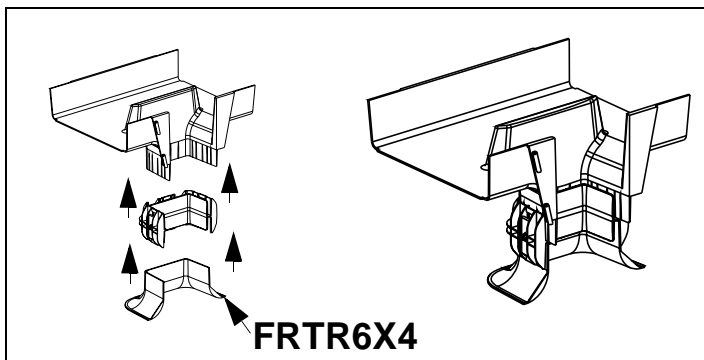

FIBERRUNNER 12X4 Vertical Tee Fitting

INSTALLATION INSTRUCTIONS

Instruction Sheet RW113B

WORLDWIDE SUBSIDIARIES AND SALES OFFICES

17301 Ridgeland Avenue
Tinley Park, IL.60477-3091
Web Site: www.panduit.com/ngc

Fax: 866-449-1702
Technical Support: 866-405-6656
Email: netconnsupport@panduit.com