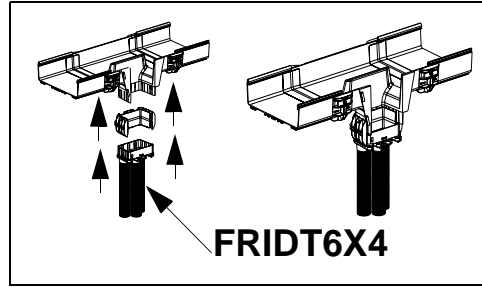

FIBERRUNNER 12X4 Vertical Tee Fitting

INSTALLATION INSTRUCTIONS

Instruction Sheet RW113B

WORLDWIDE SUBSIDIARIES AND SALES OFFICES

17301 Ridgeland Avenue
Tinley Park, IL.60477-3091
Web Site: www.panduit.com/ngc

Fax: 866-449-1702
Technical Support: 866-405-6656
Email: netconnsupport@panduit.com