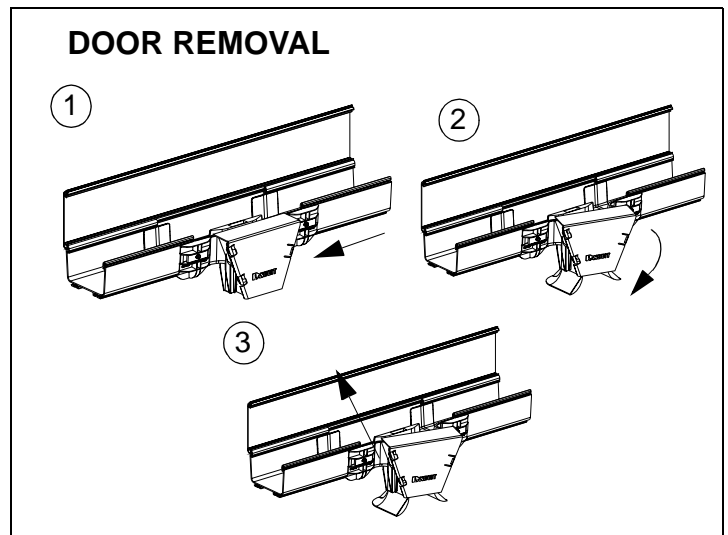

FIBERRUNNER 12X4, 6X4, & 4X4 VERTICAL TEE FITTINGS

Panduit Part Numbers: FRVT4X4, FRVT6X4, FRVT12X4

INSTALLATION INSTRUCTIONS

Panduit Corp. 2001

Printed in U.S.A.