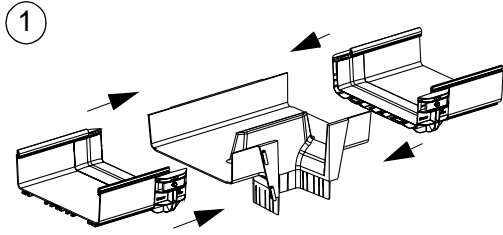

FIBERRUNNER 12X4 Vertical Tee Fitting

INSTALLATION INSTRUCTIONS

Instruction Sheet RW113B

WORLDWIDE SUBSIDIARIES AND SALES OFFICES

17301 Ridgeland Avenue
Tinley Park, IL.60477-3091
Web Site: www.panduit.com/ngc

Fax: 866-449-1702
Technical Support: 866-405-6656
Email: netconnsupport@panduit.com