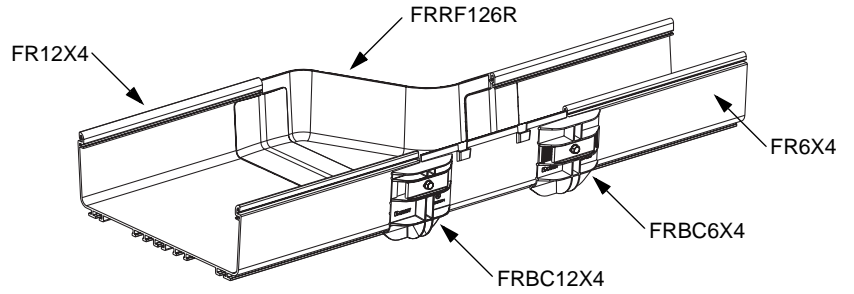

FIBERRUNNER 12x4 Transition Right with 6" Exit