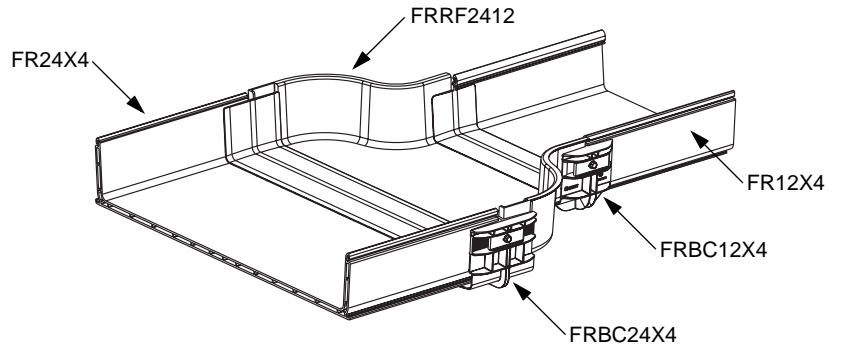

FIBERRUNNER 24x4 to FIBERRUNNER 12x4 Reducer