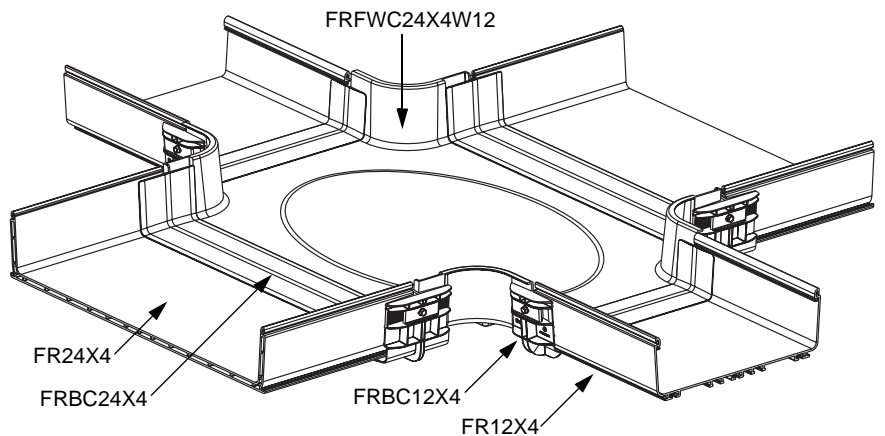

FIBERRUNNER 24x4 Four-Way Cross with 12" Exit