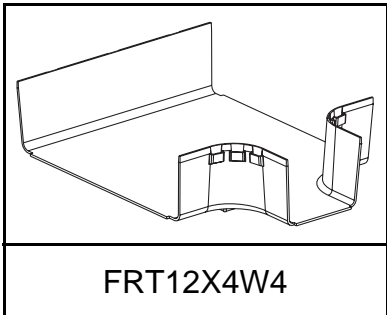

FIBERRUNNER 6x4 to FIBERRUNNER 4x4 Reducer

FRT12X4W4