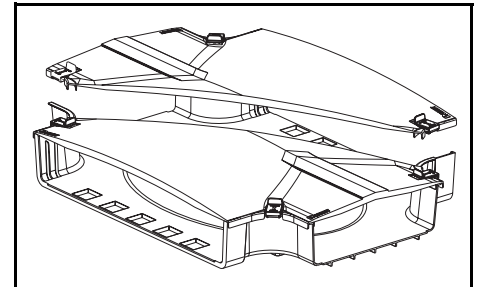

FRFWCCV24W12
(cover for FRFWC24X4W12)

Instruction Sheet RW138B

WORLDWIDE SUBSIDIARIES AND SALES OFFICES

17301 Ridgeland Avenue
Tinley Park, IL 60477-3901
Web Site: www.panduit.com

Fax: 708-532-1811
Technical Support: 800-777-3300
E-mail: cs@panduit.com