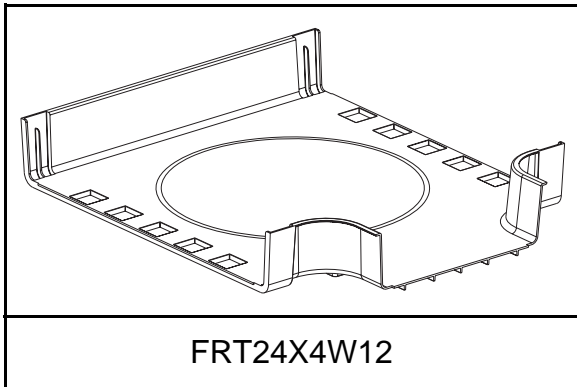

FIBERRUNNER 24x4 to FIBERRUNNER 12x4 Reducer