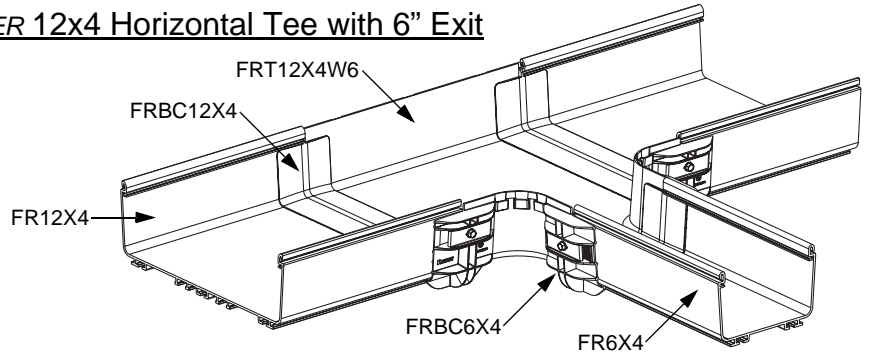

FIBERRUNNER 12x4 Horizontal Tee with 6" Exit

FIBERRUNNER 12x4 Four-Way Cross with 6" Exits