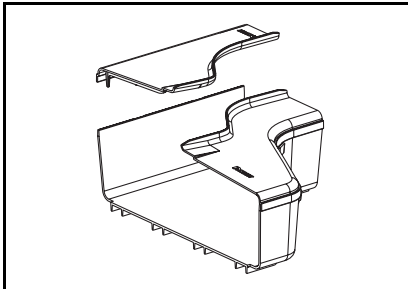

FRRF126LSC
(split cover for FRRF126L)