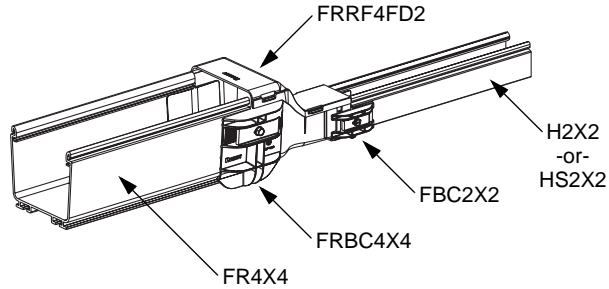

FIBERRUNNER 4x4 to FIBERRUNNER 2x2 Reducer

FRRF6FR4