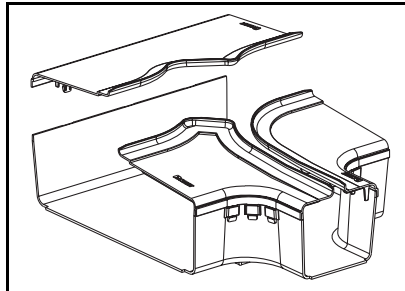

FRTSC12W4
(split cover for FRT12X4W4)