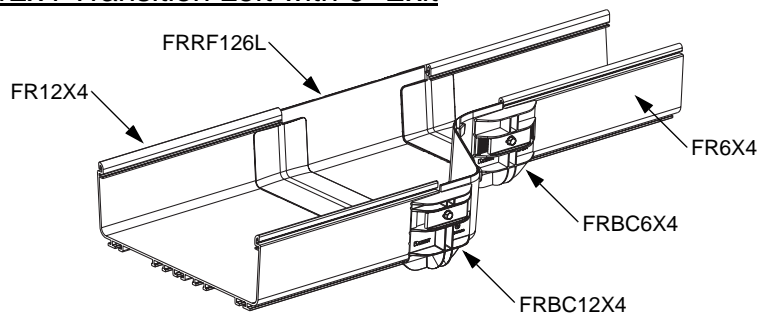

For Technical Assistance, Call: 800-777-3300