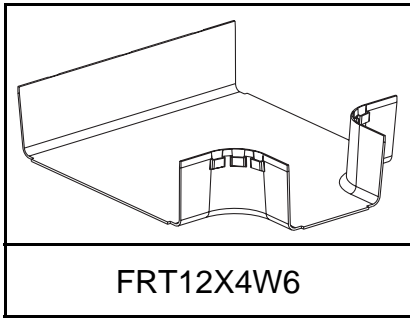

FIBERRUNNER 12x4 Horizontal Tee with 6" Exit

FIBERRUNNER 12x4 Four-Way Cross with 6" Exits