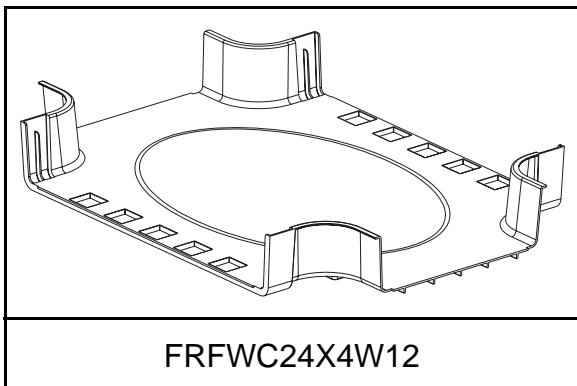

FIBERRUNNER 24x4 Horizontal Tee with 12" Exit