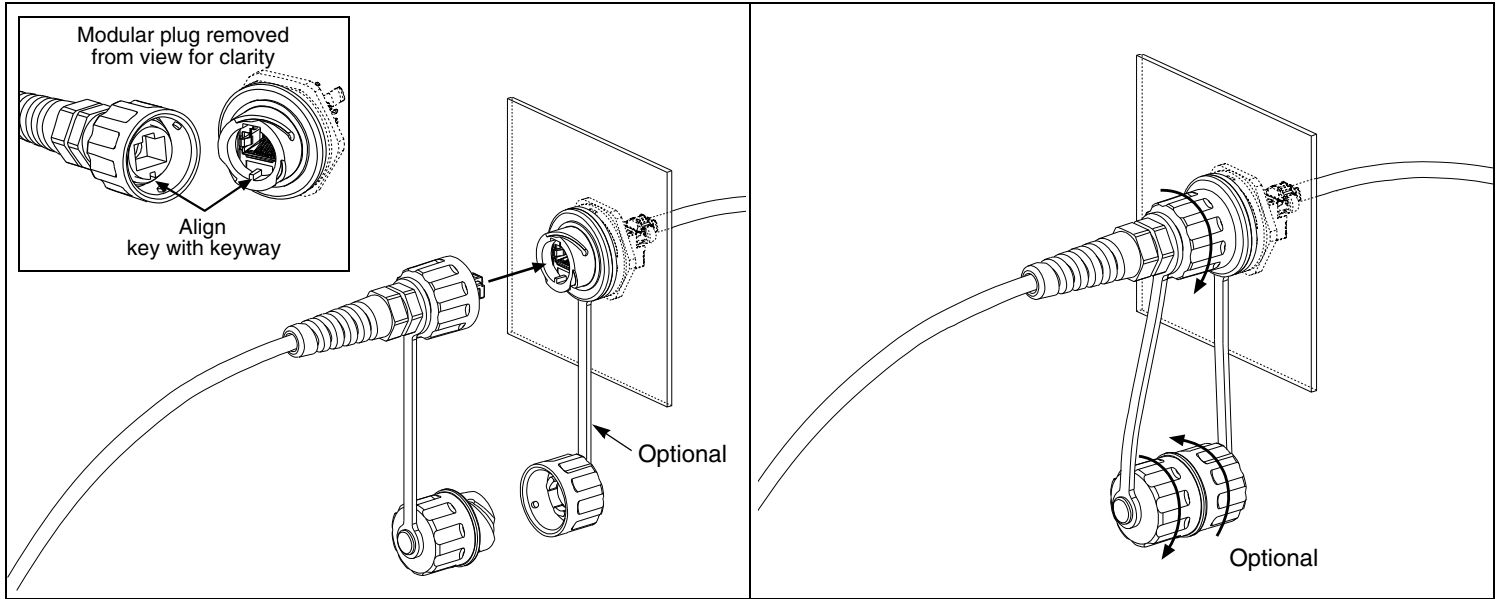

Note: Bulkhead combination must be used on a flat surface of a NEMA 4X Enclosure to maintain rating.

* Denotes length in feet, where * followed by M denotes length in meters.