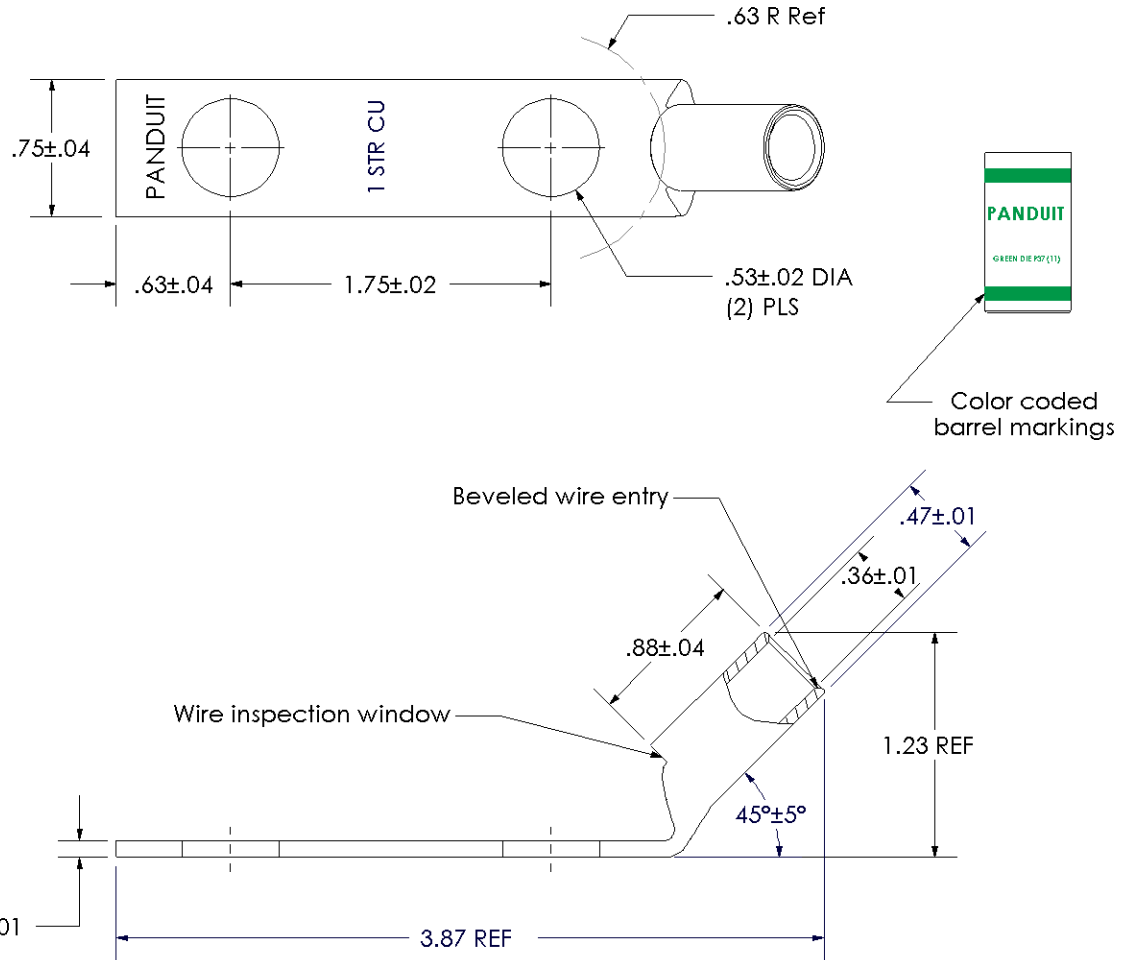

THIS COPY IS PROVIDED ON A RESTRICTED BASIS AND IS NOT TO BE USED IN ANY WAY DETRIMENTAL TO THE INTERESTS OF PANDUIT CORP.

Material	High Conductivity Seamless Copper Tube
Plating	Electro-Tin
Wire Size	1 AWG
Wire Type	Stranded Copper; Class B: Compact, Compressed or Concentric, Class C: Concentric
Wire Strip Length	15/16 in.
Stud Size	1/2 in.
UL Listed Wire Connector	Yes, for applications up to 35kv. Consult cable manufacturer for voltage stress relief instructions with applications greater than 2000 volts.
UL Temperature Rating	90° C
C.S.A Certified Wire Connector	Yes
Panduit Color Code on Barrel	GREEN
Panduit Die Index No. on Barrel	P37
Alternate Industry Die Index No. () on Barrel	(11)

CERTIFIED

LISTED Wire Connector

00	7/02	SAB	DRL	RELEASED	10344
REV	DATE	BY	CHK	DESCRIPTION	ECN

PANDUIT CORP. TINLEY PARK, ILLINOIS

LCD1-12H-E
Copper Lug - Two-Hole, Standard Barrel, 45° Angle Tongue

SCALE N/A DRAWING NO / CAD FILE LCD1-12H-CUST