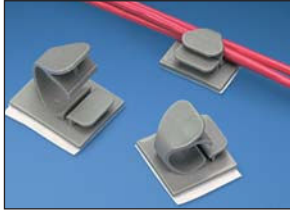

Latching Wire Clips

- Route and secure cords and cables
- Convenient releasable latch
- Available in six sizes with releasable latch
- Push barb parts are for use with a max panel thickness of .11" (2.7mm) and a hole diameter of .22" (5.6mm)
- For indoor use only
- Material: Nylon 6.6

Part Number	Max. Bundle Diameter		Length		Width		Color	Std. Pkg. Qty.	Std. Ctn. Qty.
	In.	mm	In.	mm	In.	mm			
Adhesive Backed									
LWC19-A-C	.19	4.8	.85	21.6	.61	15.5	Natural	100	1000
LWC19-A-C14							Gray	100	1000
LWC19-A-C20							Black	100	1000
LWC25-A-C	.25	6.4	.88	22.4	1.00	25.4	Natural	100	1000
LWC25-A-C14							Gray	100	1000
LWC25-A-C20							Black	100	1000
LWC38-A-C	.38	9.5	1.00	25.4	1.00	25.4	Natural	100	1000
LWC38-A-C14							Gray	100	1000
LWC38-A-C20							Black	100	1000
LWC50-A-L	.50	12.7	1.26	32.0	1.00	25.4	Natural	50	500
LWC50-A-L14							Gray	50	500
LWC50-A-L20							Black	50	500
LWC75-A-L	.75	19.1	1.48	37.6	1.24	31.5	Natural	50	500
LWC75-A-L14							Gray	50	500
LWC75-A-L20							Black	50	500
LWC100-A-L	1.00	25.4	2.21	56.1	1.97	50.0	Natural	50	500
LWC100-A-L14							Gray	50	500
LWC100-A-L20							Black	50	500
Push Mount									
LWC19-H25-C	.19	4.8	.85	21.6	.51	12.8	Natural	100	1000
LWC19-H25-C14							Gray	100	1000
LWC25-H25-C	.25	6.4	.86	21.8	.58	14.7	Natural	100	1000
LWC25-H25-C14							Gray	100	1000
LWC25-H25-C20	.25	6.4	.86	21.8	.58	14.7	Black	100	1000
LWC38-H25-C							Natural	100	1000
LWC38-H25-C14	.38	9.5	.94	23.9	.58	14.7	Gray	100	1000
LWC50-H25-L							Natural	50	500
LWC50-H25-L14	.50	12.7	1.25	31.8	.76	19.3	Gray	50	500
LWC50-H25-L20							Black	50	500
LWC75-H25-L	.75	19.1	1.45	36.8	.87	22.1	Natural	50	500
LWC75-H25-L14							Gray	50	500
LWC75-H25-L20							Black	50	500
LWC100-H25-L	1.00	25.4	1.89	47.9	.99	25.2	Natural	50	500
LWC100-H25-L14							Gray	50	500
LWC100-H25-L20							Black	50	500