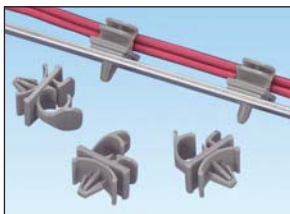

Latching Wire Clips

- Route and secure cords and cables
- Convenient releasable latch
- Available in six sizes with releasable latch
- Push barb parts are for use with a max panel thickness of .11" (2.7mm) and a hole diameter of .22" (5.6mm)
- For indoor use only
- Material: Nylon 6.6

Part Number	Max. Bundle Diameter		Length		Width		Color	Std. Pkg. Qty.	Std. Ctn. Qty.
	In.	mm	In.	mm	In.	mm			
Adhesive Backed									
LWC19-A-C	.19	4.8	.85	21.6	.61	15.5	Natural	100	1000
LWC19-A-C14							Gray	100	1000
LWC19-A-C20							Black	100	1000
LWC25-A-C	.25	6.4	.88	22.4	1.00	25.4	Natural	100	1000
LWC25-A-C14							Gray	100	1000
LWC25-A-C20							Black	100	1000
LWC38-A-C	.38	9.5	1.00	25.4	1.00	25.4	Natural	100	1000
LWC38-A-C14							Gray	100	1000
LWC38-A-C20							Black	100	1000
LWC50-A-L	.50	12.7	1.26	32.0	1.00	25.4	Natural	50	500
LWC50-A-L14							Gray	50	500
LWC50-A-L20							Black	50	500
LWC75-A-L	.75	19.1	1.48	37.6	1.24	31.5	Natural	50	500
LWC75-A-L14							Gray	50	500
LWC75-A-L20							Black	50	500
LWC100-A-L	1.00	25.4	2.21	56.1	1.97	50.0	Natural	50	500
LWC100-A-L14							Gray	50	500
LWC100-A-L20							Black	50	500
Push Mount									
LWC19-H25-C	.19	4.8	.85	21.6	.51	12.8	Natural	100	1000
LWC19-H25-C14							Gray	100	1000
LWC25-H25-C	.25	6.4	.86	21.8	.58	14.7	Natural	100	1000
LWC25-H25-C14							Gray	100	1000
LWC25-H25-C20	.25	6.4	.86	21.8	.58	14.7	Black	100	1000
LWC38-H25-C							Natural	100	1000
LWC38-H25-C14	.38	9.5	.94	23.9	.58	14.7	Gray	100	1000
LWC50-H25-L							Natural	50	500
LWC50-H25-L14	.50	12.7	1.25	31.8	.76	19.3	Gray	50	500
LWC50-H25-L20							Black	50	500
LWC75-H25-L	.75	19.1	1.45	36.8	.87	22.1	Natural	50	500
LWC75-H25-L14							Gray	50	500
LWC75-H25-L20							Black	50	500
LWC100-H25-L	1.00	25.4	1.89	47.9	.99	25.2	Natural	50	500
LWC100-H25-L14							Gray	50	500
LWC100-H25-L20							Black	50	500