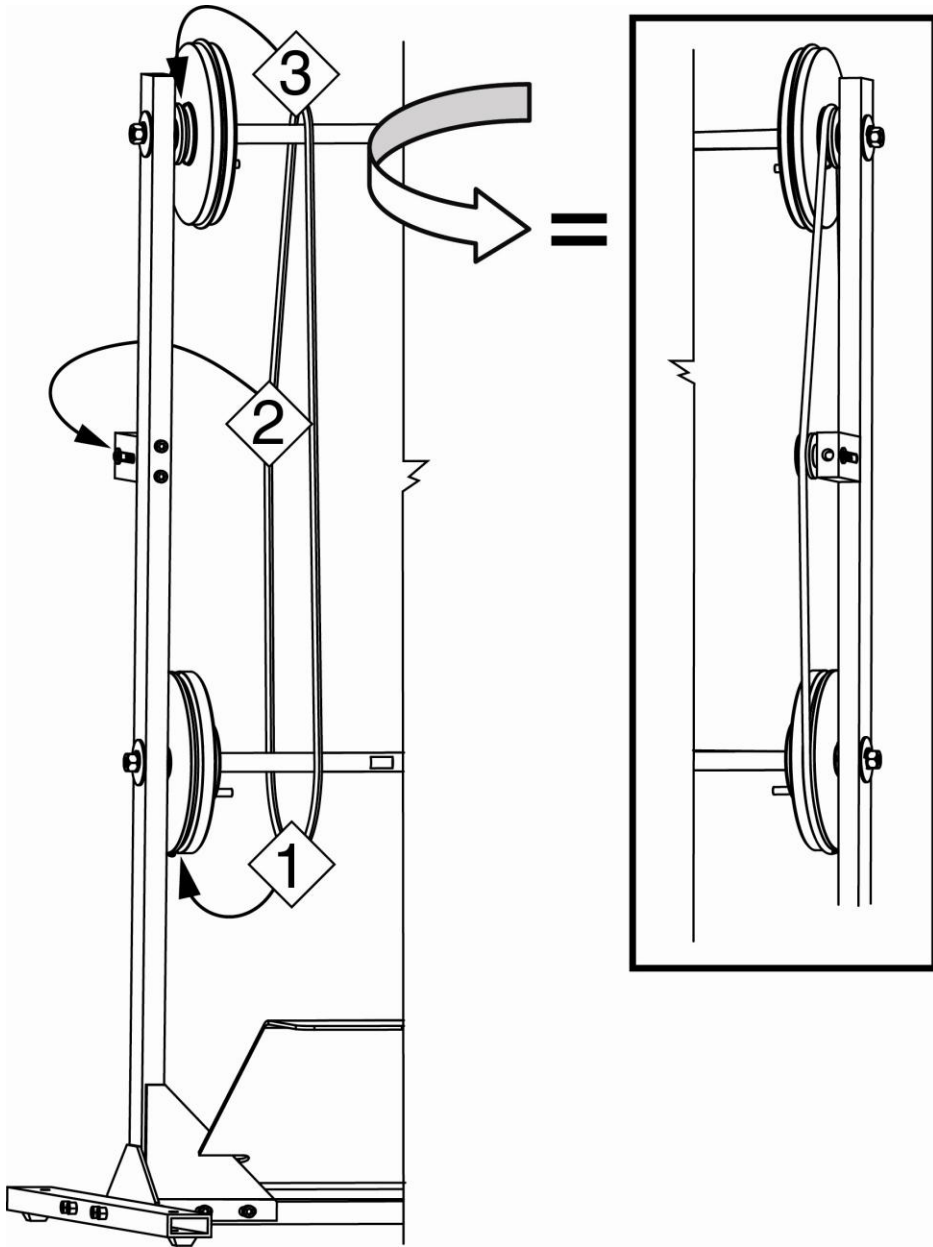

Panduit Europe • EMEA Service Center
Almelo, Netherlands
Tel: +31 546 580 452 • Fax: +31 546 580 441

ITEM NO.	QTY.	DESCRIPTION	IMAGES
①	2	Lockwasher, 3/8"	
②	8	Nut, Hex * 1/4 x 20	
③	8	Lockwasher, 1/4"	
④	8	Screw, 1/4 x 20 x 2"	
⑤	2	Nut, Hex * 3/8-16	
①⑥	2	Bearing, Sleeve 5/8 x 1" x 1/8	
①⑨	2	Ring, Retaining	
②⑩	8	Washer, Flat .257 ID	
②①	2	Screw, 1/4-20 x 2-1/4"	
②②	4	Washer, Flat .406" ID x 1.5" OD	

ITEM NO.	QTY.	DESCRIPTION
⑥	1	Support, Reel Mount
⑦	1	Support, Front
⑧	1	Support, Rear
⑨	2	Axle, Reel Mount
⑩	1	Tube, Cardboard * Mach
⑪	2	Cap, End * Mach
⑫	1	Ramp, PD3S Frame
⑬	1	Assy, Pulley Idle
⑭	1	Assy, Pulley Drive
⑮	2	Assy, Reel Collar
⑰	1	Connector, Belting <i>(not shown)</i>
⑱	1	Belting, Hollow Core
⑳	3	Feet, Rubber

1

2

3

4

5

6

7

8

9

10

11

12

13

14

15