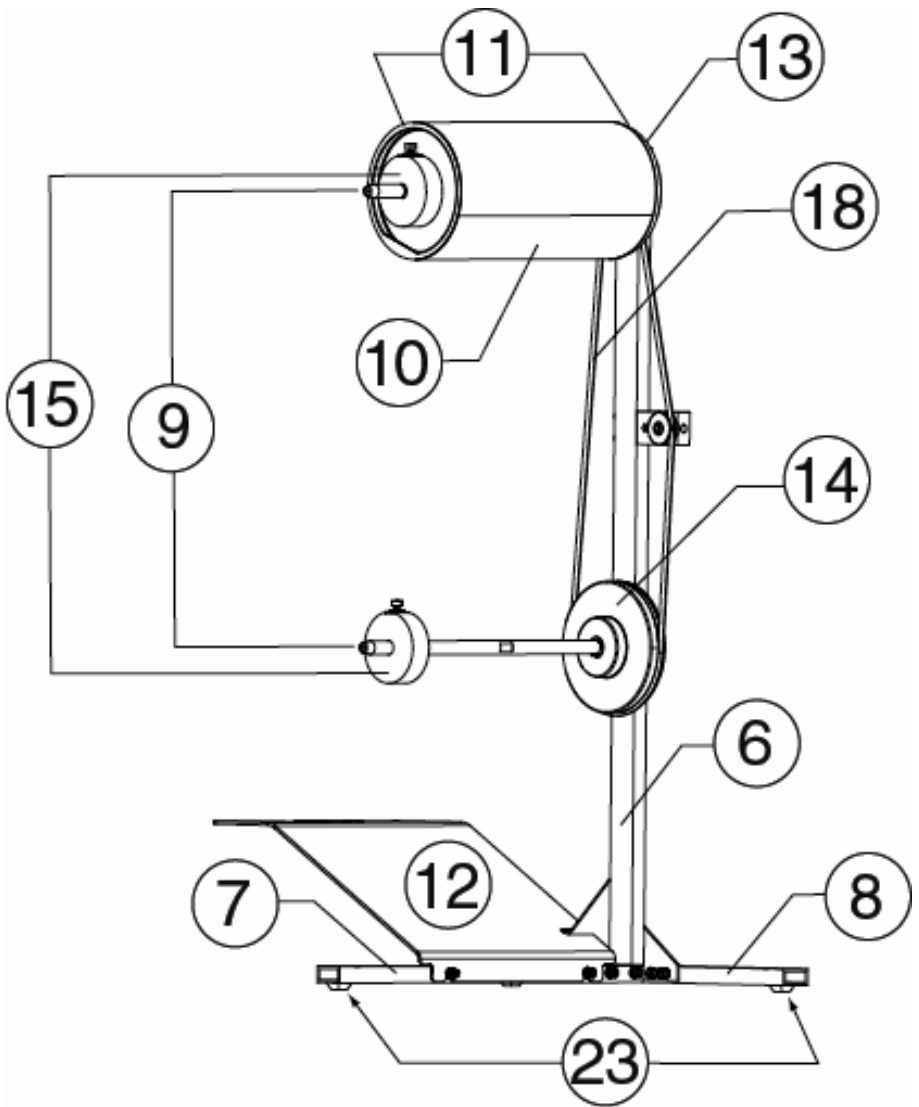

Panduit Europe • EMEA Service Center
Almelo, Netherlands
Tel: +31 546 580 452 • Fax: +31 546 580 441

ITEM NO.	QTY.	DESCRIPTION	IMAGES
①	2	Lockwasher, 3/8"	
②	8	Nut, Hex * 1/4 x 20	
③	8	Lockwasher, 1/4"	
④	8	Screw, 1/4 x 20 x 2"	
⑤	2	Nut, Hex * 3/8-16	
①⑥	2	Bearing, Sleeve 5/8 x 1" x 1/8	
①⑨	2	Ring, Retaining	
②⑩	8	Washer, Flat .257 ID	
②①	2	Screw, 1/4-20 x 2-1/4"	
②②	4	Washer, Flat .406" ID x 1.5" OD	

ITEM NO.	QTY.	DESCRIPTION
⑥	1	Support, Reel Mount
⑦	1	Support, Front
⑧	1	Support, Rear
⑨	2	Axle, Reel Mount
⑩	1	Tube, Cardboard * Mach
⑪	2	Cap, End * Mach
⑫	1	Ramp, PD3S Frame
⑬	1	Assy, Pulley Idle
⑭	1	Assy, Pulley Drive
⑮	2	Assy, Reel Collar
⑰	1	Connector, Belting <i>(not shown)</i>
⑱	1	Belting, Hollow Core
⑳	3	Feet, Rubber

1

2

3

4

5

6

7

8

9

10

11

12

13

14

15