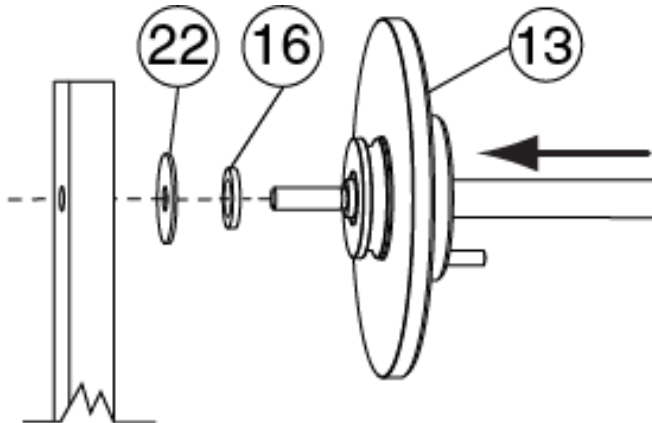

Panduit Europe • EMEA Service Center
Almelo, Netherlands
Tel: +31 546 580 452 • Fax: +31 546 580 441

ITEM NO.	QTY.	DESCRIPTION	IMAGES
①	2	Lockwasher, 3/8"	
②	8	Nut, Hex * 1/4 x 20	
③	8	Lockwasher, 1/4"	
④	8	Screw, 1/4 x 20 x 2"	
⑤	2	Nut, Hex * 3/8-16	
①⑥	2	Bearing, Sleeve 5/8 x 1" x 1/8	
①⑨	2	Ring, Retaining	
②⑩	8	Washer, Flat .257 ID	
②①	2	Screw, 1/4-20 x 2-1/4"	
②②	4	Washer, Flat .406" ID x 1.5" OD	

ITEM NO.	QTY.	DESCRIPTION
⑥	1	Support, Reel Mount
⑦	1	Support, Front
⑧	1	Support, Rear
⑨	2	Axle, Reel Mount
⑩	1	Tube, Cardboard * Mach
⑪	2	Cap, End * Mach
⑫	1	Ramp, PD3S Frame
⑬	1	Assy, Pulley Idle
⑭	1	Assy, Pulley Drive
⑮	2	Assy, Reel Collar
⑰	1	Connector, Belting <i>(not shown)</i>
⑱	1	Belting, Hollow Core
⑳	3	Feet, Rubber

1

2

3

4

5

6

7

8