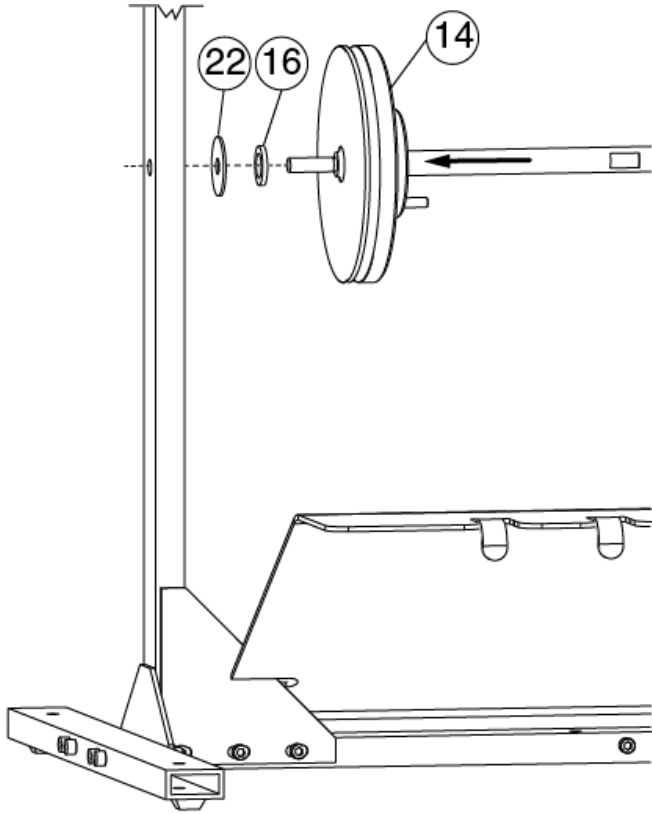

Panduit Europe • EMEA Service Center
Almelo, Netherlands
Tel: +31 546 580 452 • Fax: +31 546 580 441

ITEM NO.	QTY.	DESCRIPTION	IMAGES
①	2	Lockwasher, 3/8"	
②	8	Nut, Hex * 1/4 x 20	
③	8	Lockwasher, 1/4"	
④	8	Screw, 1/4 x 20 x 2"	
⑤	2	Nut, Hex * 3/8-16	
①⑥	2	Bearing, Sleeve 5/8 x 1" x 1/8	
①⑨	2	Ring, Retaining	
②⑩	8	Washer, Flat .257 ID	
②①	2	Screw, 1/4-20 x 2-1/4"	
②②	4	Washer, Flat .406" ID x 1.5" OD	

ITEM NO.	QTY.	DESCRIPTION
⑥	1	Support, Reel Mount
⑦	1	Support, Front
⑧	1	Support, Rear
⑨	2	Axle, Reel Mount
⑩	1	Tube, Cardboard * Mach
⑪	2	Cap, End * Mach
⑫	1	Ramp, PD3S Frame
⑬	1	Assy, Pulley Idle
⑭	1	Assy, Pulley Drive
⑮	2	Assy, Reel Collar
⑰	1	Connector, Belting <i>(not shown)</i>
⑱	1	Belting, Hollow Core
⑳	3	Feet, Rubber

1

2

3

4

5

6

7

8