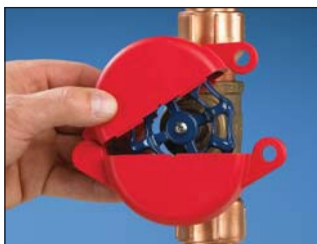

## Toggle/Rocker Switch Lockout Device

- Toggle/rocker switches controlling electrical supply can be locked out
- Accommodates standard wall switch faceplates
- Install using faceplate screws

- Constructed of rugged polypropylene providing strength, durability, and added security

Part Number	Part Description	Std. Pkg. Qty.	Std. Ctn. Qty.
PSL-WS1A	Toggle/rocker switch lockout.	1	10

## Gate Valve Lockout Devices

- Gate valves regulating hydraulic, pneumatic, and chemical energy can be locked out quickly and easily
- Accommodates valve handles ranging from 1.00 inch (25.40mm) to 13.00 inches (330.20mm) in diameter

- Constructed of rugged polypropylene providing strength, durability, and added security

Part Number	Part Description	Std. Pkg. Qty.	Std. Ctn. Qty.
PSL-V2A	Gate valve lockout, accommodates 1.00" – 2.50" diameter handle.	1	10
PSL-V6A	Gate valve lockout, accommodates 2.50" – 6.50" diameter handle.	1	10
PSL-V9	Gate valve lockout, accommodates 6.50" – 10.00" diameter handle.	1	10
PSL-V13	Gate valve lockout, accommodates 10.00" – 13.00" diameter handle.	1	—