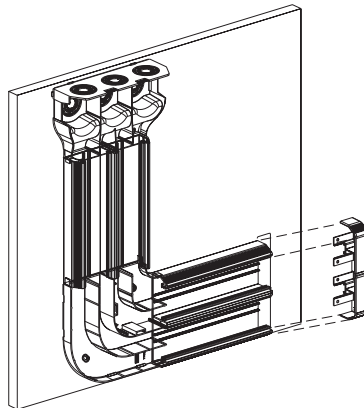

PAN-WAY™ TWIN-70 UNASSEMBLED SAMPLE KIT

PART NUMBER: T702-KIT

INSTALLATION INSTRUCTIONS

©Panduit Corp. 1998

Made in U.S.A.

For Technical Assistance call: 888-506-5400, Ext. 8287

TWIN-70 SAMPLE KIT INSTALLATION INSTRUCTIONS

Twin70-Kit

Part Number	Quantity
T702BIW10.0	1
T702BIW11.0	1
T70CIW2.125	4
T70CIW2.375	2
T70CIW3.0	1
T70CIW3.125	1
T702RAIW	1
T702EEIW	1
T70DB-X	3
T702ECIW	1
T70PGIW	1
CP106IW	1
T70BH2IW	1
CBIW	1
CHS2IW-X	4
CJ588RD	2
CJ588BL	2
CJ588OR	2
CJ588YL	2
RECTANGULAR OUTLET (ALMOND)	1
DUPLEX OUTLET (ALMOND)	1
SILK SCREENED BLACK CINTRA B0BOARD (24.25 X 28.75)	1