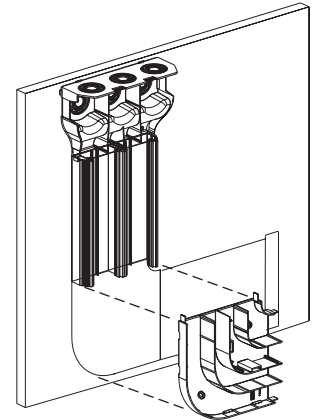

PAN-WAY™ TWIN-70 UNASSEMBLED SAMPLE KIT

PART NUMBER: T702-KIT

INSTALLATION INSTRUCTIONS

©Panduit Corp. 1998

Made in U.S.A.

For Technical Assistance call: 888-506-5400, Ext. 8287

TWIN-70 SAMPLE KIT INSTALLATION INSTRUCTIONS

Twin70-Kit

Part Number	Quantity
T702BIW10.0	1
T702BIW11.0	1
T70CIW2.125	4
T70CIW2.375	2
T70CIW3.0	1
T70CIW3.125	1
T702RAIW	1
T702EEIW	1
T70DB-X	3
T702ECIW	1
T70PGIW	1
CP106IW	1
T70BH2IW	1
CBIW	1
CHS2IW-X	4
CJ588RD	2
CJ588BL	2
CJ588OR	2
CJ588YL	2
RECTANGULAR OUTLET (ALMOND)	1
DUPLEX OUTLET (ALMOND)	1
SILK SCREENED BLACK CINTRA B0BOARD (24.25 X 28.75)	1