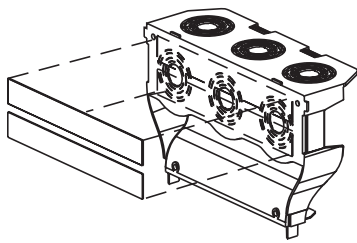

PAN-WAY™ TWIN-70 UNASSEMBLED SAMPLE KIT

PART NUMBER: T702-KIT

INSTALLATION INSTRUCTIONS

©Panduit Corp. 1998

Made in U.S.A.

For Technical Assistance call: 888-506-5400, Ext. 8287

TWIN-70 SAMPLE KIT INSTALLATION INSTRUCTIONS

Twin70-Kit

Part Number	Quantity
T702BIW10.0	1
T702BIW11.0	1
T70CIW2.125	4
T70CIW2.375	2
T70CIW3.0	1
T70CIW3.125	1
T702RAIW	1
T702EEIW	1
T70DB-X	3
T702ECIW	1
T70PGIW	1
CP106IW	1
T70BH2IW	1
CBIW	1
CHS2IW-X	4
CJ588RD	2
CJ588BL	2
CJ588OR	2
CJ588YL	2
RECTANGULAR OUTLET (ALMOND)	1
DUPLEX OUTLET (ALMOND)	1
SILK SCREENED BLACK CINTRA B0BOARD (24.25 X 28.75)	1