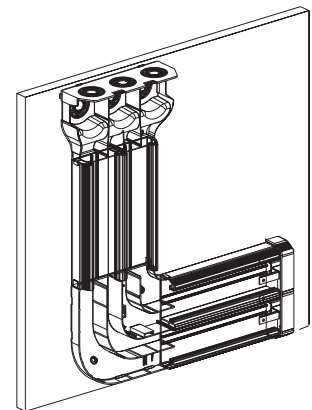

PAN-WAY™ TWIN-70 UNASSEMBLED SAMPLE KIT

PART NUMBER: T702-KIT

INSTALLATION INSTRUCTIONS

©Panduit Corp. 1998

Made in U.S.A.

For Technical Assistance call: 888-506-5400, Ext. 8287

TWIN-70 SAMPLE KIT INSTALLATION INSTRUCTIONS

Twin70-Kit

Part Number	Quantity
T702BIW10.0	1
T702BIW11.0	1
T70CIW2.125	4
T70CIW2.375	2
T70CIW3.0	1
T70CIW3.125	1
T702RAIW	1
T702EEIW	1
T70DB-X	3
T702ECIW	1
T70PGIW	1
CP106IW	1
T70BH2IW	1
CBIW	1
CHS2IW-X	4
CJ588RD	2
CJ588BL	2
CJ588OR	2
CJ588YL	2
RECTANGULAR OUTLET (ALMOND)	1
DUPLEX OUTLET (ALMOND)	1
SILK SCREENED BLACK CINTRA B0BOARD (24.25 X 28.75)	1