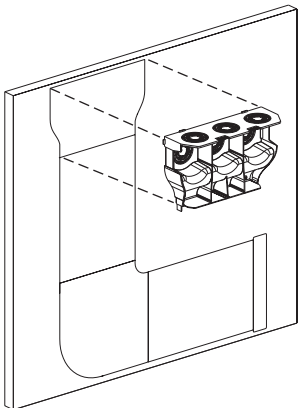

PAN-WAY™ TWIN-70 UNASSEMBLED SAMPLE KIT

PART NUMBER: T702-KIT

INSTALLATION INSTRUCTIONS

©Panduit Corp. 1998

Made in U.S.A.

For Technical Assistance call: 888-506-5400, Ext. 8287

TWIN-70 SAMPLE KIT INSTALLATION INSTRUCTIONS

Twin70-Kit

Part Number	Quantity
T702BIW10.0	1
T702BIW11.0	1
T70CIW2.125	4
T70CIW2.375	2
T70CIW3.0	1
T70CIW3.125	1
T702RAIW	1
T702EEIW	1
T70DB-X	3
T702ECIW	1
T70PGIW	1
CP106IW	1
T70BH2IW	1
CBIW	1
CHS2IW-X	4
CJ588RD	2
CJ588BL	2
CJ588OR	2
CJ588YL	2
RECTANGULAR OUTLET (ALMOND)	1
DUPLEX OUTLET (ALMOND)	1
SILK SCREENED BLACK CINTRA B0BOARD (24.25 X 28.75)	1