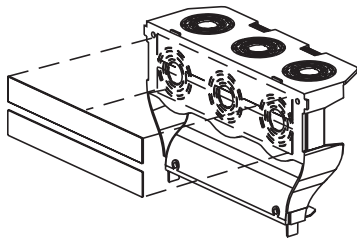

PAN-WAY™ TWIN-70 UNASSEMBLED SAMPLE KIT

PART NUMBER: T702-KIT

INSTALLATION INSTRUCTIONS

©Panduit Corp. 1998

Made in U.S.A.

For Technical Assistance call: 888-506-5400, Ext. 8287

TWIN-70 SAMPLE KIT INSTALLATION INSTRUCTIONS

Twin70-Kit

Part Number	Quantity
T702BIW10.0	1
T702BIW11.0	1
T70CIW2.125	4
T70CIW2.375	2
T70CIW3.0	1
T70CIW3.125	1
T702RAIW	1
T702EEIW	1
T70DB-X	3
T702ECIW	1
T70PGIW	1
CP106IW	1
T70BH2IW	1
CBIW	1
CHS2IW-X	4
CJ588RD	2
CJ588BL	2
CJ588OR	2
CJ588YL	2
RECTANGULAR OUTLET (ALMOND)	1
DUPLEX OUTLET (ALMOND)	1
SILK SCREENED BLACK CINTRA B0BOARD (24.25 X 28.75)	1