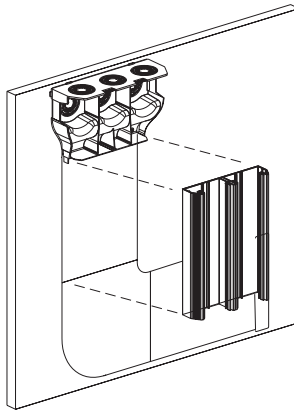

PAN-WAY™ TWIN-70 UNASSEMBLED SAMPLE KIT

PART NUMBER: T702-KIT

INSTALLATION INSTRUCTIONS

©Panduit Corp. 1998

Made in U.S.A.

For Technical Assistance call: 888-506-5400, Ext. 8287

TWIN-70 SAMPLE KIT INSTALLATION INSTRUCTIONS

Twin70-Kit

Part Number	Quantity
T702BIW10.0	1
T702BIW11.0	1
T70CIW2.125	4
T70CIW2.375	2
T70CIW3.0	1
T70CIW3.125	1
T702RAIW	1
T702EEIW	1
T70DB-X	3
T702ECIW	1
T70PGIW	1
CP106IW	1
T70BH2IW	1
CBIW	1
CHS2IW-X	4
CJ588RD	2
CJ588BL	2
CJ588OR	2
CJ588YL	2
RECTANGULAR OUTLET (ALMOND)	1
DUPLEX OUTLET (ALMOND)	1
SILK SCREENED BLACK CINTRA B0BOARD (24.25 X 28.75)	1