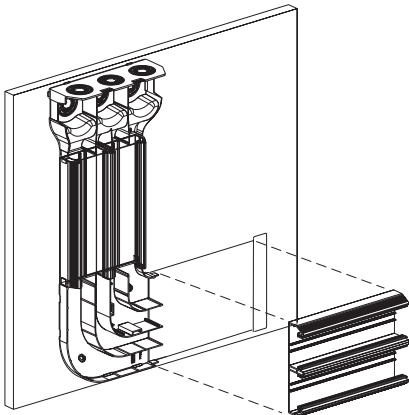

PAN-WAY™ TWIN-70 UNASSEMBLED SAMPLE KIT

PART NUMBER: T702-KIT

INSTALLATION INSTRUCTIONS

©Panduit Corp. 1998

Made in U.S.A.

For Technical Assistance call: 888-506-5400, Ext. 8287

TWIN-70 SAMPLE KIT INSTALLATION INSTRUCTIONS

Twin70-Kit

Part Number	Quantity
T702BIW10.0	1
T702BIW11.0	1
T70CIW2.125	4
T70CIW2.375	2
T70CIW3.0	1
T70CIW3.125	1
T702RAIW	1
T702EEIW	1
T70DB-X	3
T702ECIW	1
T70PGIW	1
CP106IW	1
T70BH2IW	1
CBIW	1
CHS2IW-X	4
CJ588RD	2
CJ588BL	2
CJ588OR	2
CJ588YL	2
RECTANGULAR OUTLET (ALMOND)	1
DUPLEX OUTLET (ALMOND)	1
SILK SCREENED BLACK CINTRA B0BOARD (24.25 X 28.75)	1