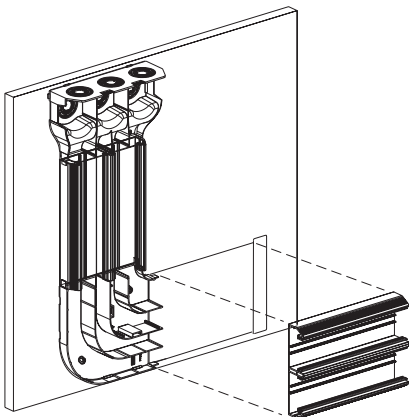

PAN-WAY™ TWIN-70 UNASSEMBLED SAMPLE KIT

PART NUMBER: T702-KIT

INSTALLATION INSTRUCTIONS

©Panduit Corp. 1998

Made in U.S.A.

For Technical Assistance call: 888-506-5400, Ext. 8287

TWIN-70 SAMPLE KIT INSTALLATION INSTRUCTIONS

Twin70-Kit

Part Number	Quantity
T702BIW10.0	1
T702BIW11.0	1
T70CIW2.125	4
T70CIW2.375	2
T70CIW3.0	1
T70CIW3.125	1
T702RAIW	1
T702EEIW	1
T70DB-X	3
T702ECIW	1
T70PGIW	1
CP106IW	1
T70BH2IW	1
CBIW	1
CHS2IW-X	4
CJ588RD	2
CJ588BL	2
CJ588OR	2
CJ588YL	2
RECTANGULAR OUTLET (ALMOND)	1
DUPLEX OUTLET (ALMOND)	1
SILK SCREENED BLACK CINTRA B0BOARD (24.25 X 28.75)	1