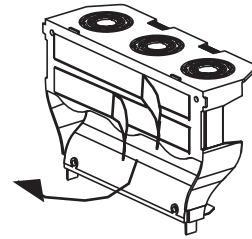

PAN-WAY™ TWIN-70 UNASSEMBLED SAMPLE KIT

PART NUMBER: T702-KIT

INSTALLATION INSTRUCTIONS

©Panduit Corp. 1998

Made in U.S.A.

For Technical Assistance call: 888-506-5400, Ext. 8287

TWIN-70 SAMPLE KIT INSTALLATION INSTRUCTIONS

Twin70-Kit

Part Number	Quantity
T702BIW10.0	1
T702BIW11.0	1
T70CIW2.125	4
T70CIW2.375	2
T70CIW3.0	1
T70CIW3.125	1
T702RAIW	1
T702EEIW	1
T70DB-X	3
T702ECIW	1
T70PGIW	1
CP106IW	1
T70BH2IW	1
CBIW	1
CHS2IW-X	4
CJ588RD	2
CJ588BL	2
CJ588OR	2
CJ588YL	2
RECTANGULAR OUTLET (ALMOND)	1
DUPLEX OUTLET (ALMOND)	1
SILK SCREENED BLACK CINTRA B0BOARD (24.25 X 28.75)	1