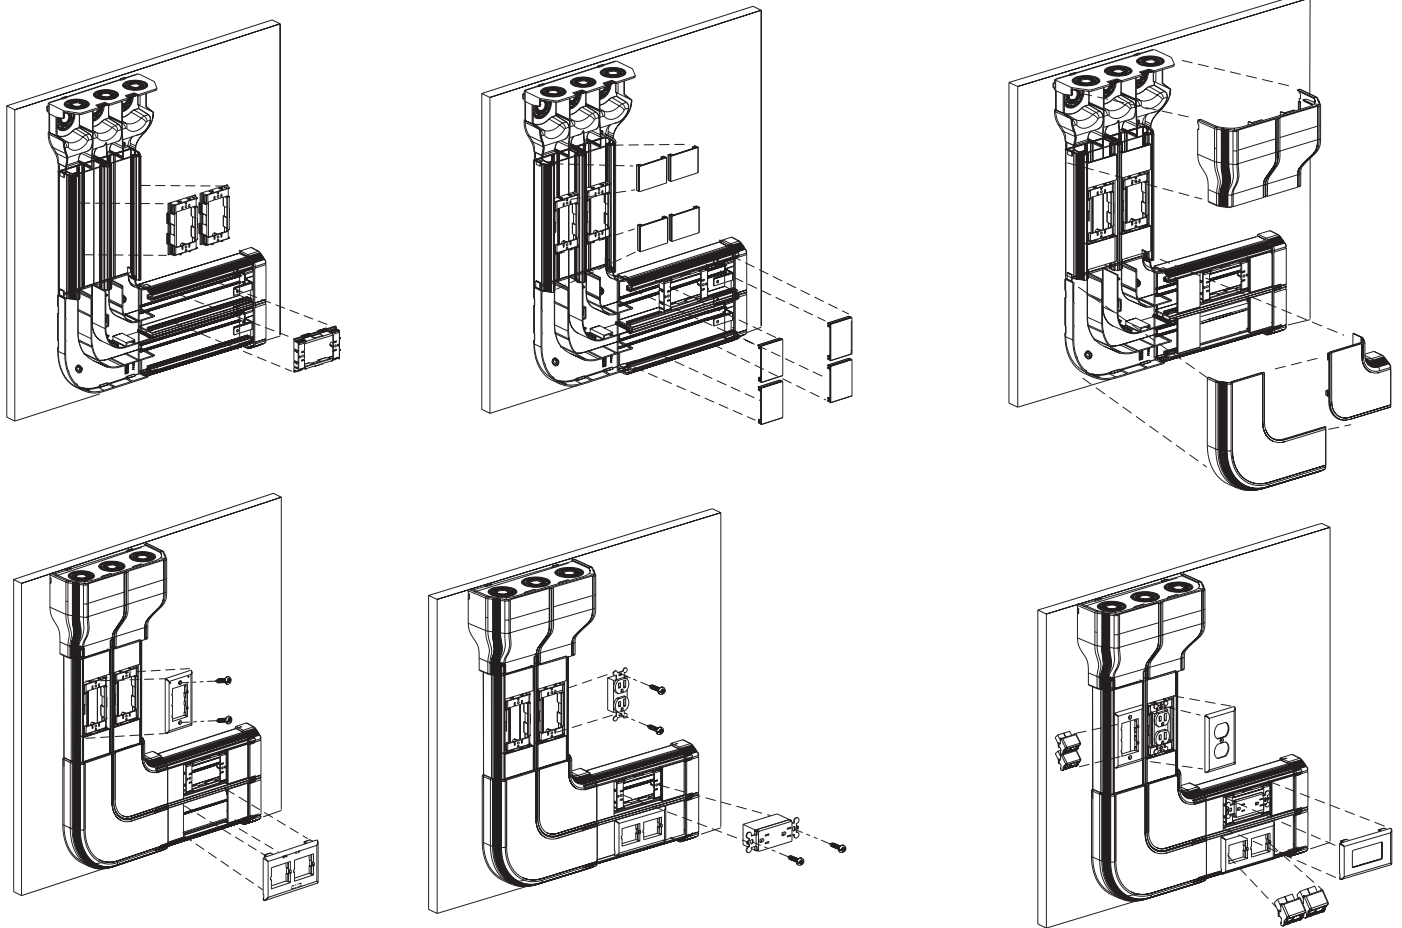

PAN-WAY™ TWIN-70 UNASSEMBLED SAMPLE KIT

PART NUMBER: T702-KIT

INSTALLATION INSTRUCTIONS

©Panduit Corp. 1998

Made in U.S.A.

For Technical Assistance call: 888-506-5400, Ext. 8287

TWIN-70 SAMPLE KIT INSTALLATION INSTRUCTIONS

Twin70-Kit

Part Number	Quantity
T702BIW10.0	1
T702BIW11.0	1
T70CIW2.125	4
T70CIW2.375	2
T70CIW3.0	1
T70CIW3.125	1
T702RAIW	1
T702EEIW	1
T70DB-X	3
T702ECIW	1
T70PGIW	1
CP106IW	1
T70BH2IW	1
CBIW	1
CHS2IW-X	4
CJ588RD	2
CJ588BL	2
CJ588OR	2
CJ588YL	2
RECTANGULAR OUTLET (ALMOND)	1
DUPLEX OUTLET (ALMOND)	1
SILK SCREENED BLACK CINTRA B0BOARD (24.25 X 28.75)	1