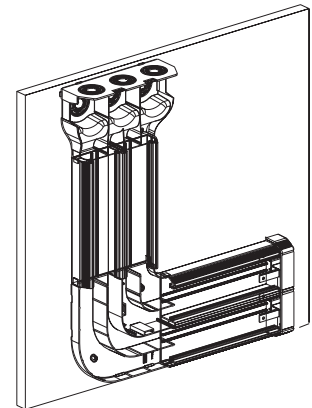

PAN-WAY™ TWIN-70 UNASSEMBLED SAMPLE KIT

PART NUMBER: T702-KIT

INSTALLATION INSTRUCTIONS

©Panduit Corp. 1998

Made in U.S.A.

For Technical Assistance call: 888-506-5400, Ext. 8287

TWIN-70 SAMPLE KIT INSTALLATION INSTRUCTIONS

Twin70-Kit

Part Number	Quantity
T702BIW10.0	1
T702BIW11.0	1
T70CIW2.125	4
T70CIW2.375	2
T70CIW3.0	1
T70CIW3.125	1
T702RAIW	1
T702EEIW	1
T70DB-X	3
T702ECIW	1
T70PGIW	1
CP106IW	1
T70BH2IW	1
CBIW	1
CHS2IW-X	4
CJ588RD	2
CJ588BL	2
CJ588OR	2
CJ588YL	2
RECTANGULAR OUTLET (ALMOND)	1
DUPLEX OUTLET (ALMOND)	1
SILK SCREENED BLACK CINTRA B0BOARD (24.25 X 28.75)	1