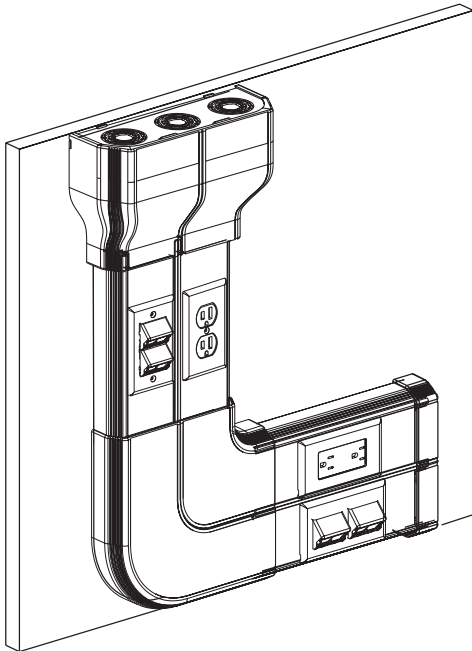

PAN-WAY™ TWIN-70 UNASSEMBLED SAMPLE KIT

PART NUMBER: T702-KIT

INSTALLATION INSTRUCTIONS

©Panduit Corp. 1998

Made in U.S.A.

For Technical Assistance call: 888-506-5400, Ext. 8287

TWIN-70 SAMPLE KIT INSTALLATION INSTRUCTIONS

Twin70-Kit

Part Number	Quantity
T702BIW10.0	1
T702BIW11.0	1
T70CIW2.125	4
T70CIW2.375	2
T70CIW3.0	1
T70CIW3.125	1
T702RAIW	1
T702EEIW	1
T70DB-X	3
T702ECIW	1
T70PGIW	1
CP106IW	1
T70BH2IW	1
CBIW	1
CHS2IW-X	4
CJ588RD	2
CJ588BL	2
CJ588OR	2
CJ588YL	2
RECTANGULAR OUTLET (ALMOND)	1
DUPLEX OUTLET (ALMOND)	1
SILK SCREENED BLACK CINTRA B0BOARD (24.25 X 28.75)	1