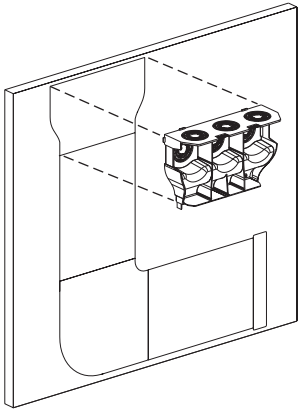

PAN-WAY™ TWIN-70 UNASSEMBLED SAMPLE KIT

PART NUMBER: T702-KIT

INSTALLATION INSTRUCTIONS

©Panduit Corp. 1998

Made in U.S.A.

For Technical Assistance call: 888-506-5400, Ext. 8287

TWIN-70 SAMPLE KIT INSTALLATION INSTRUCTIONS

Twin70-Kit

Part Number	Quantity
T702BIW10.0	1
T702BIW11.0	1
T70CIW2.125	4
T70CIW2.375	2
T70CIW3.0	1
T70CIW3.125	1
T702RAIW	1
T702EEIW	1
T70DB-X	3
T702ECIW	1
T70PGIW	1
CP106IW	1
T70BH2IW	1
CBIW	1
CHS2IW-X	4
CJ588RD	2
CJ588BL	2
CJ588OR	2
CJ588YL	2
RECTANGULAR OUTLET (ALMOND)	1
DUPLEX OUTLET (ALMOND)	1
SILK SCREENED BLACK CINTRA B0BOARD (24.25 X 28.75)	1