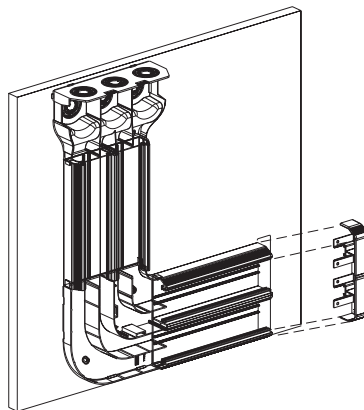

PAN-WAY™ TWIN-70 UNASSEMBLED SAMPLE KIT

PART NUMBER: T702-KIT

INSTALLATION INSTRUCTIONS

©Panduit Corp. 1998

Made in U.S.A.

For Technical Assistance call: 888-506-5400, Ext. 8287

TWIN-70 SAMPLE KIT INSTALLATION INSTRUCTIONS

Twin70-Kit

Part Number	Quantity
T702BIW10.0	1
T702BIW11.0	1
T70CIW2.125	4
T70CIW2.375	2
T70CIW3.0	1
T70CIW3.125	1
T702RAIW	1
T702EEIW	1
T70DB-X	3
T702ECIW	1
T70PGIW	1
CP106IW	1
T70BH2IW	1
CBIW	1
CHS2IW-X	4
CJ588RD	2
CJ588BL	2
CJ588OR	2
CJ588YL	2
RECTANGULAR OUTLET (ALMOND)	1
DUPLEX OUTLET (ALMOND)	1
SILK SCREENED BLACK CINTRA B0BOARD (24.25 X 28.75)	1