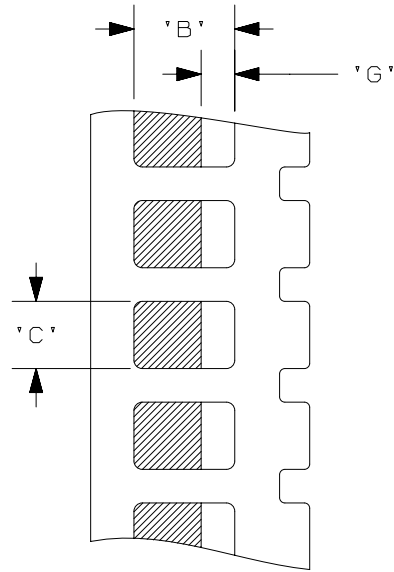

THIS COPY IS PROVIDED ON A RESTRICTED BASIS AND IS NOT TO BE USED IN ANY WAY DETRIMENTAL TO THE INTERESTS OF PANDUIT CORP.

MP CASSETTE PART NO.	'B'	'C'	'G' +/- .062 [1.57]	POA COLOR	CASSETTE LABELS/ROLL
S050X075VAM	0.750 [19.1]	0.500 [12.7]	0.250	WHITE	425

REV	DATE	BY	CHK	APR	DESCRIPTION	ECN
00	9/20/19	RVU	JW	JHAC	DRAWING RELEASE.	GAECN04941

TITLE		MP SELF-LAMINATING LABELS			
ITEM REVISION NAME		CUSTOMER DRAWING			
DATASET FILE NAME		100743XL/00			
		100743XL_DC/00A			
UNLESS OTHERWISE SPECIFIED, DIMENSIONAL TOLERANCES ARE: IN [mm]		 GMV17-E MATERIAL:			
.x ± .1 [2.54]					.xxx ± .025 [.635]
.xx ± .05 [1.27]					ANGLES ± 5
DRAWN BY		DATE	CHK	SCALE	
RVU		7/11/19	JHAC	NTS	
DRAWING NUMBER:		I00743XL_DC			
SHT 1 OF 1		A			