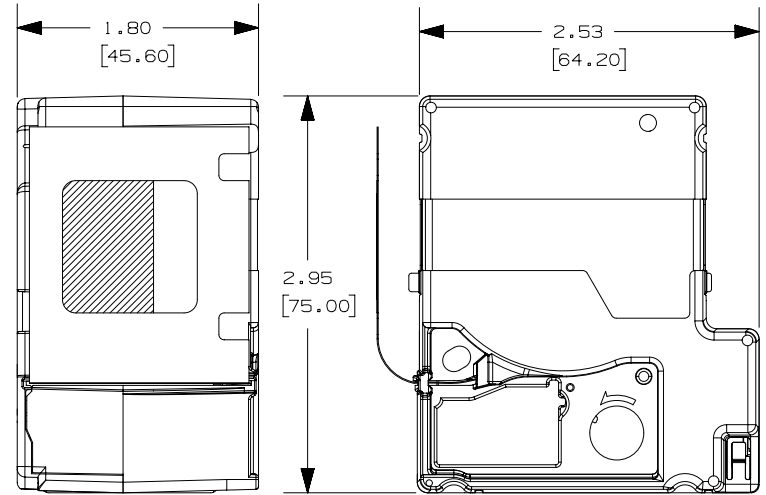

THIS COPY IS PROVIDED ON A RESTRICTED BASIS AND IS NOT TO BE USED IN ANY WAY DETRIMENTAL TO THE INTERESTS OF PANDUIT CORP.

MP CASSETTE PART NO.	'B'	'C'	'G' +/- .062 [1.57]	POA COLOR	CASSETTE LABELS/ROLL
S050X075VAM	0.750 [19.1]	0.500 [12.7]	0.250	WHITE	425

REV	DATE	BY	CHK	APR	DESCRIPTION	ECN
00	9/20/19	RVU	JW	JHAC	DRAWING RELEASE.	GAECN04941

TITLE		MP SELF-LAMINATING LABELS			
ITEM REVISION NAME		CUSTOMER DRAWING			
DATASET FILE NAME		100743XL/00			
		100743XL_DC/00A			
UNLESS OTHERWISE SPECIFIED, DIMENSIONAL TOLERANCES ARE: IN [mm]		 GMV17-E MATERIAL:			
.x ± .1 [2.54]					.xxx ± .025 [.635]
.xx ± .05 [1.27]					ANGLES ± 5
DRAWN BY		DATE	CHK	SCALE	
RVU		7/11/19	JHAC	NTS	
DRAWING NUMBER:		I00743XL_DC			
SHT 1 OF 1		A			