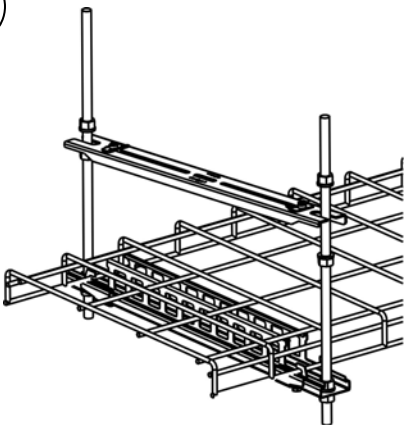

FIBERRUNNER THREADED ROD TRAPEZE BRACKET FOR WYR-GRID

Panduit Part Number: FRTBWG12BL, FRTBWG18BL, FRTBWG24BL, FRTWG30BL

### INSTALLATION INSTRUCTIONS

© 2011 PANDUIT Corp.

Panduit Part #	Used With
FRTBWG12BL	WGTB12BL
FRTBWG18BL	WGTB18BL
FRTBWG24BL	WGTB24BL
FRTBWG30BL	WGTB30BL

2

4

3

5

1/2" THREADED ROD  
OR  
12 MM THREADED ROD

1/2-13 HEAVY HEX NUT  
OR  
12MM HEX NUTS  
TYP. 4 PLACES

1/2" HELICAL SPRING LOCKWASHER  
OR  
12MM HELICAL SPRING LOCKWASHER  
TYP. 4 PLACES

WORLDWIDE SUBSIDIARIES AND SALES OFFICES

Instruction Sheet RW277