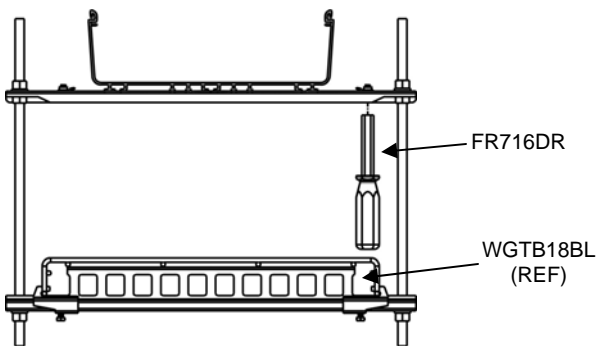

FIBERRUNNER THREADED ROD TRAPEZE BRACKET FOR WYR-GRID

Panduit Part Number: FRTBWG12BL, FRTBWG18BL, FRTBWG24BL, FRTWG30BL

### INSTALLATION INSTRUCTIONS

© 2011 PANDUIT Corp.

Panduit Part #	Used With
FRTBWG12BL	WGTB12BL
FRTBWG18BL	WGTB18BL
FRTBWG24BL	WGTB24BL
FRTBWG30BL	WGTB30BL

2

4

3

5

1/2" THREADED ROD  
OR  
12 MM THREADED ROD

1/2-13 HEAVY HEX NUT  
OR  
12MM HEX NUTS  
TYP. 4 PLACES

1/2" HELICAL SPRING LOCKWASHER  
OR  
12MM HELICAL SPRING LOCKWASHER  
TYP. 4 PLACES

WORLDWIDE SUBSIDIARIES AND SALES OFFICES

Instruction Sheet RW277