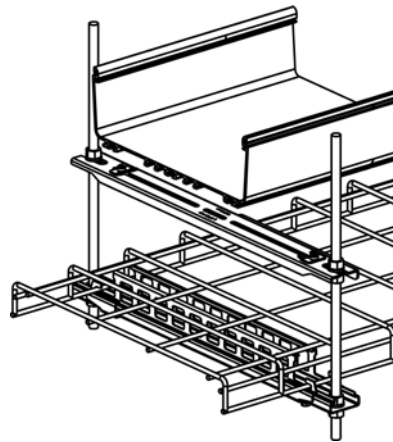

FIBERRUNNER THREADED ROD TRAPEZE BRACKET FOR WYR-GRID

Panduit Part Number: FRTBWG12BL, FRTBWG18BL, FRTBWG24BL, FRTWG30BL

### INSTALLATION INSTRUCTIONS

© 2011 PANDUIT Corp.

Panduit Part #	Used With
FRTBWG12BL	WGTB12BL
FRTBWG18BL	WGTB18BL
FRTBWG24BL	WGTB24BL
FRTBWG30BL	WGTB30BL

2

4

3

5

1/2" THREADED ROD  
OR  
12 MM THREADED ROD

1/2-13 HEAVY HEX NUT  
OR  
12MM HEX NUTS  
TYP. 4 PLACES

1/2" HELICAL SPRING LOCKWASHER  
OR  
12MM HELICAL SPRING LOCKWASHER  
TYP. 4 PLACES

WORLDWIDE SUBSIDIARIES AND SALES OFFICES

Instruction Sheet RW277