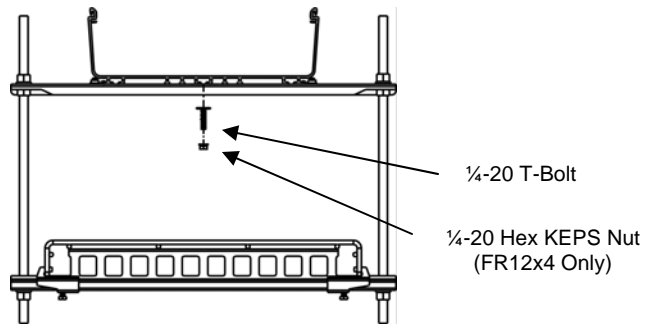

### INSTALLATION INSTRUCTIONS

© 2011 PANDUIT Corp.

Panduit Part #	Used With
FRTBWG12BL	WGTB12BL
FRTBWG18BL	WGTB18BL
FRTBWG24BL	WGTB24BL
FRTBWG30BL	WGTB30BL

2

4

3

5

1/2" THREADED ROD  
OR  
12 MM THREADED ROD

1/2-13 HEAVY HEX NUT  
OR  
12MM HEX NUTS  
TYP. 4 PLACES

1/2" HELICAL SPRING LOCKWASHER  
OR  
12MM HELICAL SPRING LOCKWASHER  
TYP. 4 PLACES

WORLDWIDE SUBSIDIARIES AND SALES OFFICES

Instruction Sheet RW277