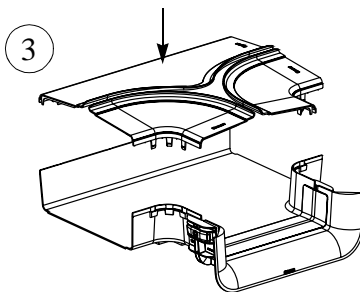

FIBERRUNNER^{TM} 12x4 FITTING APPLICATION

For Technical Assistance call: 866-405-6656

17301 Ridgeland Avenue
Tinley Park, IL 60477-3091
Phone: 866-405-6656
FAX: 866-449-1702

Instruction Sheet RW139C