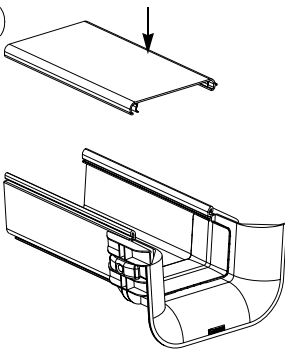

FOR USE WITH PANDUIT[®]
FIBERRUNNER[™]
ROUTING SYSTEMS

FIBER-RUNNER[™]

4x4, 6x4, AND 12x4 3-SIDED TRUMPET FITTINGS

Part Numbers: FRTR4X4, FRTR6X4, FRTR12X4

FRTR4X4 AND FRTR6X4 INSTALLATION INSTRUCTIONS

©Panduit Corp. 2000

Printed in U.S.A.

1

2

3

FIBERRUNNER[™] 12x4 VERTICAL TEE FITTING APPLICATION

1

2

For Technical Assistance call: 866-405-6656