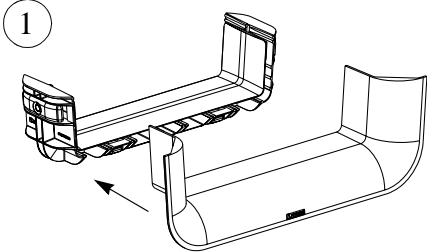

FIBERRUNNER^{TM} 12x4 FITTING APPLICATION

For Technical Assistance call: 866-405-6656

17301 Ridgeland Avenue
Tinley Park, IL 60477-3091
Phone: 866-405-6656
FAX: 866-449-1702

Instruction Sheet RW139C