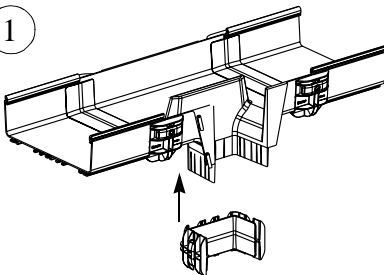

FOR USE WITH PANDUIT[®]
FIBERRUNNER[™]
ROUTING SYSTEMS

FIBER-RUNNER[™]

4x4, 6x4, AND 12x4 3-SIDED TRUMPET FITTINGS

Part Numbers: FRTR4X4, FRTR6X4, FRTR12X4

FRTR4X4 AND FRTR6X4 INSTALLATION INSTRUCTIONS

©Panduit Corp. 2000

Printed in U.S.A.

1

2

3

FIBERRUNNER[™] 12x4 VERTICAL TEE FITTING APPLICATION

1

2

For Technical Assistance call: 866-405-6656