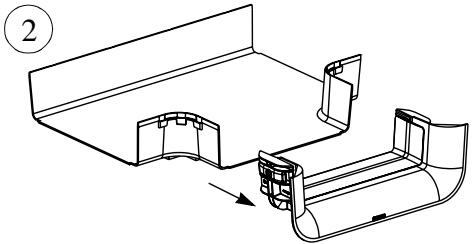

FIBERRUNNER^{TM} 12x4 FITTING APPLICATION

For Technical Assistance call: 866-405-6656

17301 Ridgeland Avenue
Tinley Park, IL 60477-3091
Phone: 866-405-6656
FAX: 866-449-1702

Instruction Sheet RW139C