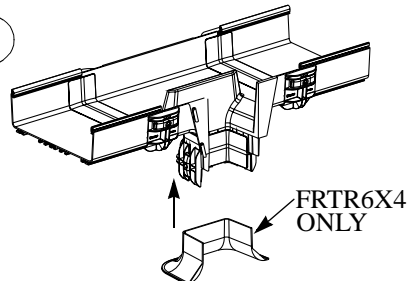

Printed in U.S.A.

1

2

3

FIBERRUNNER[™] 12x4 VERTICAL TEE FITTING APPLICATION

1

2

For Technical Assistance call: 866-405-6656