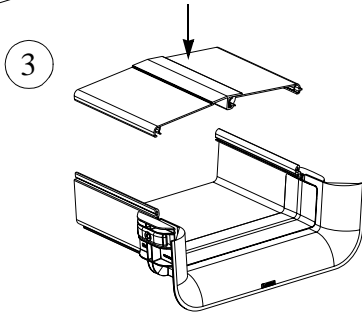

FRTR12X4 INSTALLATION INSTRUCTIONS