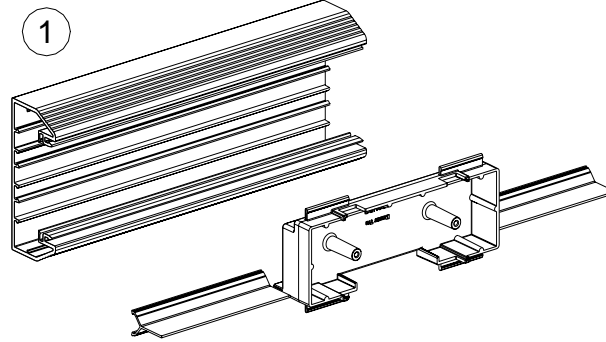

PAN-WAY

T-70 3-SIDED HANGING BOX
T-70 GFCI POWER BOX

FOR USE WITH PANDUIT
T-70 SURFACE RACEWAY
ROUTING SYSTEM

Part Number: T70HB3, T70HB3GFCI

INSTALLATION INSTRUCTIONS

©Panduit Corp. 1998

Made in U.S.A.

1

2

2a

3

4

For Technical Assistance, call: 866-405-6656

RACEWAY SYSTEMS DIVISION

17301 Ridgeland Avenue
Tinley Park, IL 60477-3091
Phone: 866-405-6656
FAX: 866-449-1702
WORLDWIDE SUBSIDIARIES AND SALES OFFICES

INSTRUCTION SHEET RW29B