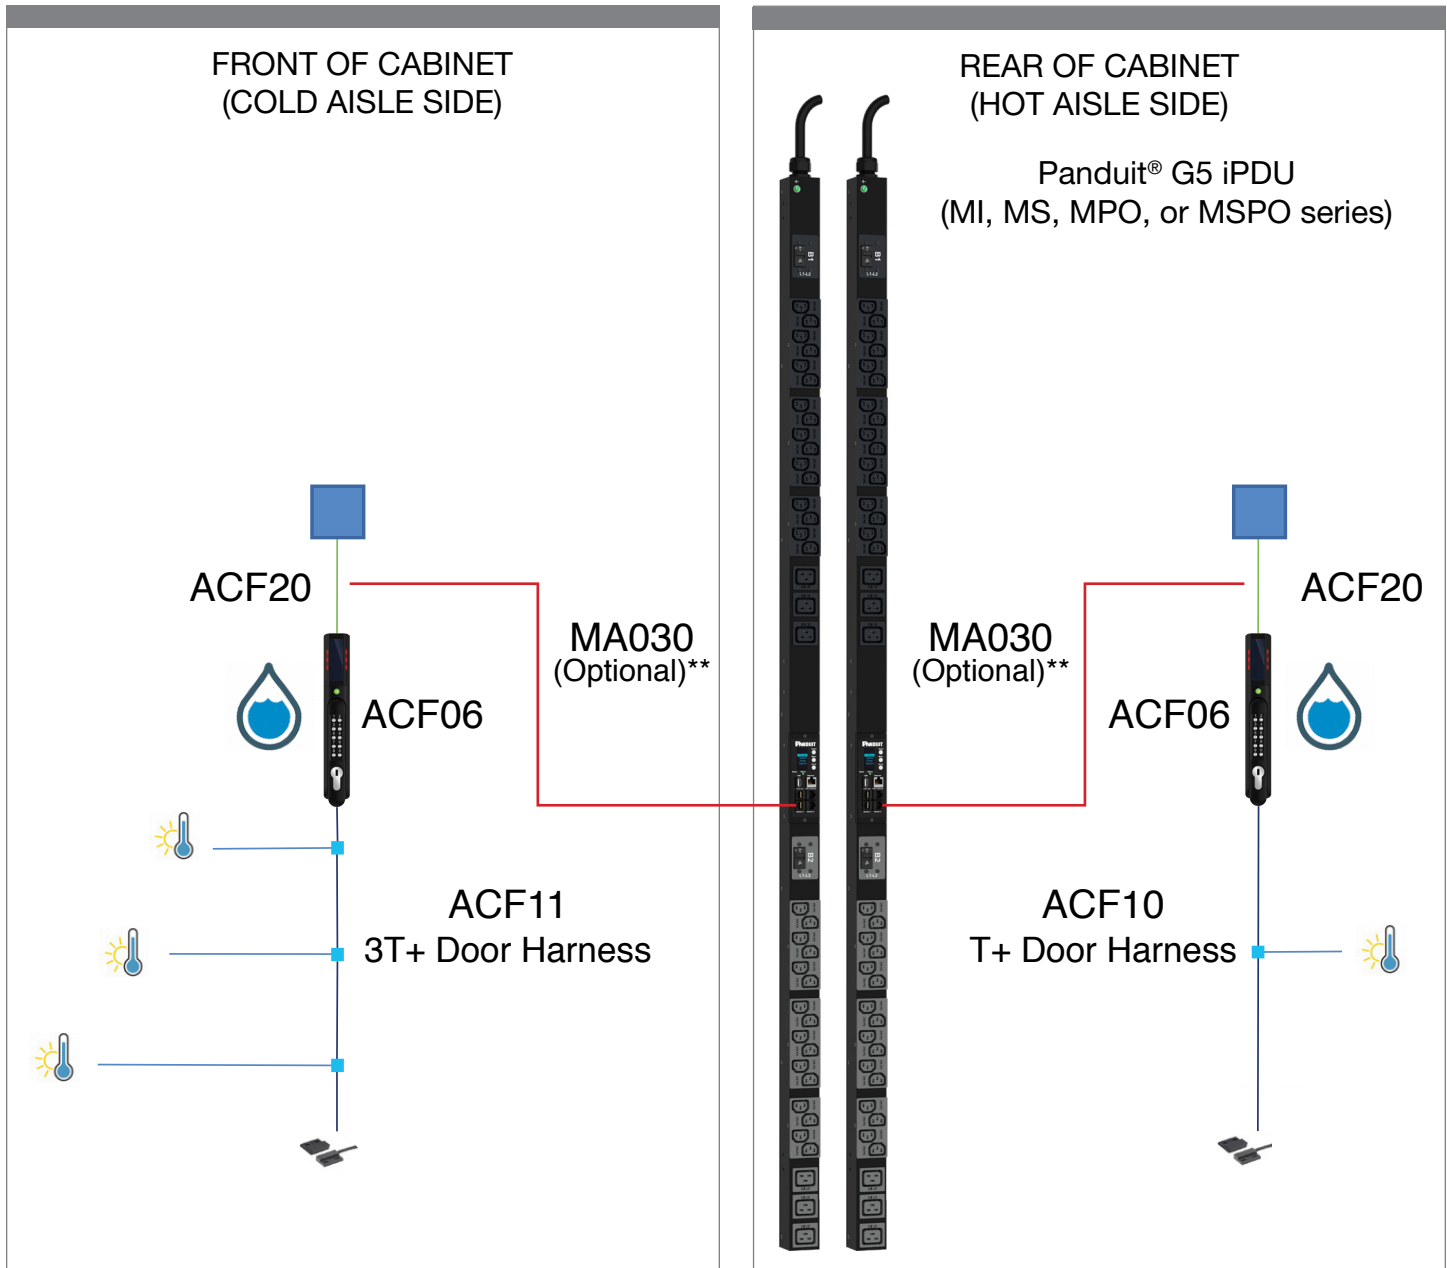

Best-in-Class Outlet Density

Optimal Form Factors

Superior Reliability

Power Distribution Units

**Security and Environmental
Monitoring Solutions with
Panduit® G5 PDU Solution**

Security Solution

- iPDUs (intelligent pdu series: Metered Input, Monitored per Outlet, Metered, and Switched, Metered- and Switched per Outlet)
- G5 Security Handle with Dual Freq Card Reader (ACF05) or G5 Security Handle with Dual Freq Card Reader and Keypad enabling Dual Authentication (ACF06)
- Cable Harness (ACF20) that connects the G5 Security Handle to the G5 iPDU
- Recommend using MA030 extension cord and coupler enabling cabinet door removal via quick disconnect
- Recommend using ACA01 door contact sensor to enable physical sensing of door position

FRONT OF CABINET
(COLD AISLE SIDE)

3 Temperature and
1 Humidity Sensor - EC001

REAR OF CABINET
(HOT AISLE SIDE)

Panduit® G5 iPDU
(MI, MS, MPO, or MSPO series)

Temperature Sensor - EA001

Security and Environmental Solution

- iPDUs (intelligent pdu series: Metered Input, Monitored per Outlet, Metered and Switched, Metered and Switched per Outlet)
- G5 Security Handle with Dual Freq Card Reader (ACF05) or G5 Security Handle with Dual Freq Card Reader and Keypad enabling Dual Authentication (ACF06)
- Cable Harness (ACF20) that connects the G5 Security Handle to the G5 iPDU
- Recommend using MA030 extension cord and coupler enabling cabinet door removal via quick disconnect
- Recommend using ACA01 door contact sensor to enable physical sensing of door position

*A maximum of 200 HID Cards can be managed

**The MA030 features a coupler to optimize door removal and is 10 ft. (3 m) in length