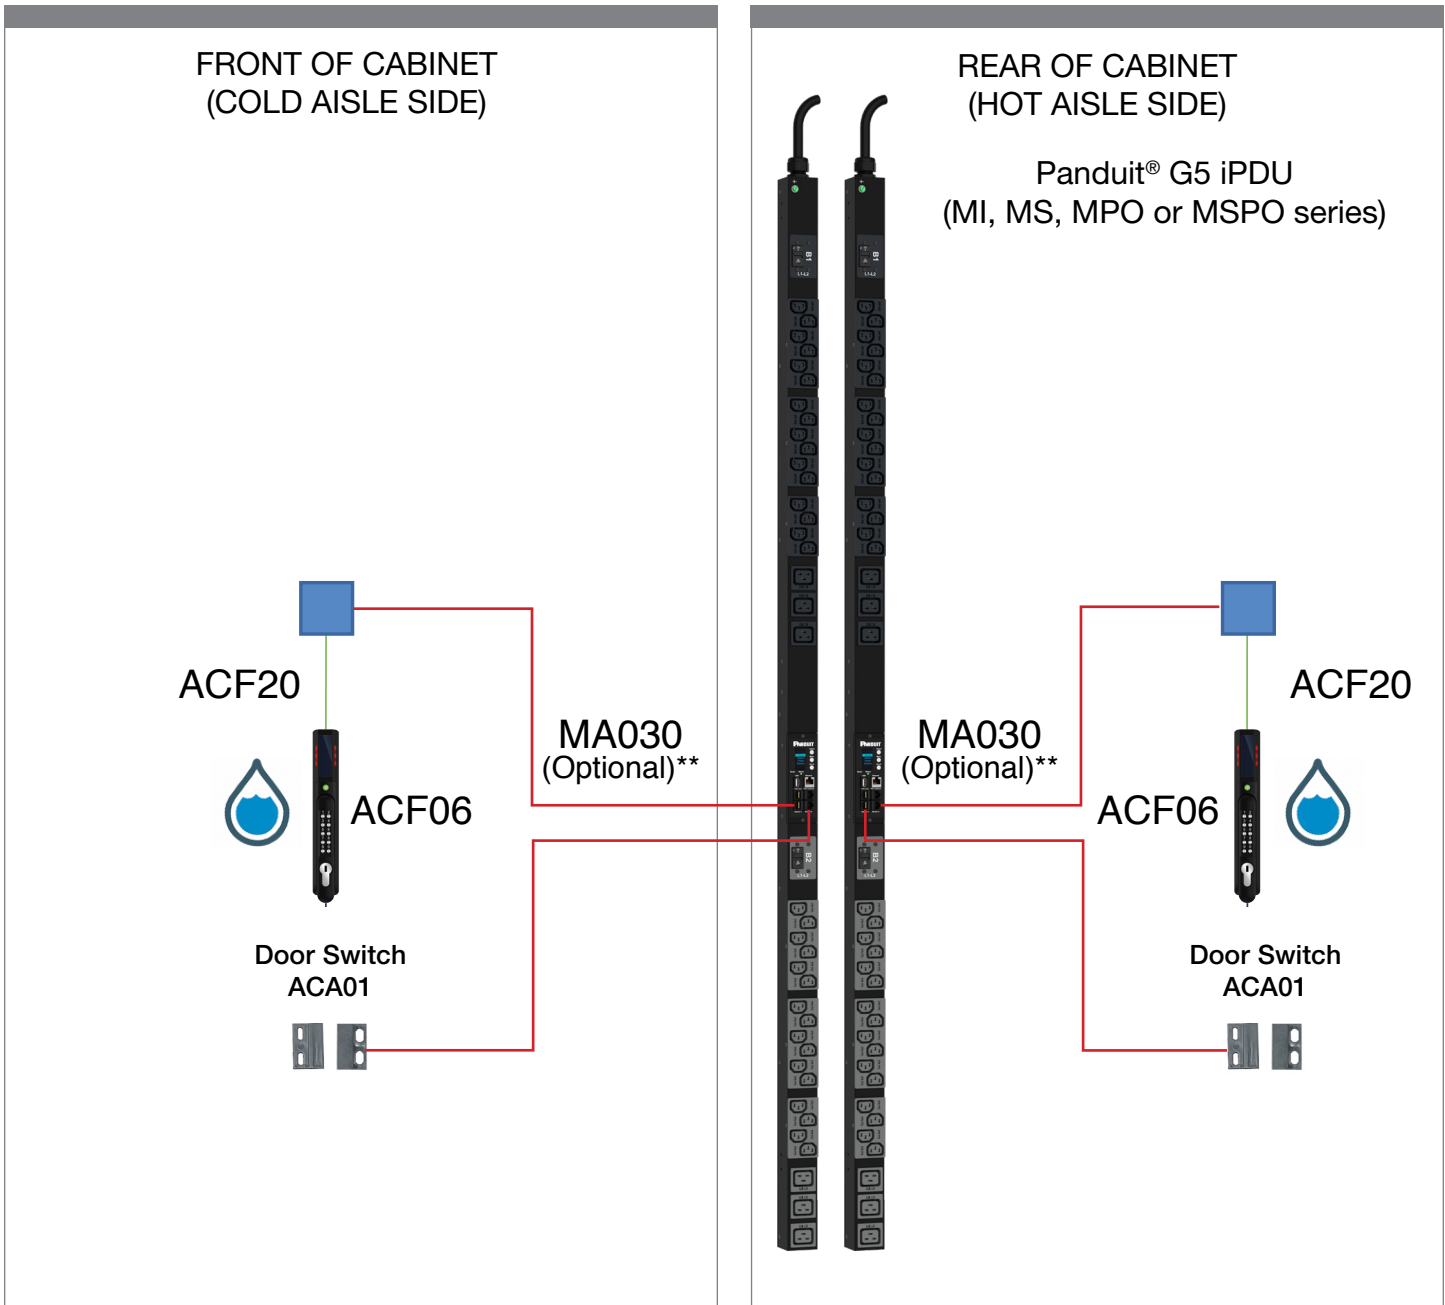

Best-in-Class Outlet Density

Optimal Form Factors

Superior Reliability

Power Distribution Units

**Security and Environmental
Monitoring Solutions with
Panduit® G5 PDU Solution**

Security Solution

- iPDUs (intelligent pdu series: Metered Input, Monitored per Outlet, Metered, and Switched, Metered- and Switched per Outlet)
- G5 Security Handle with Dual Freq Card Reader (ACF05) or G5 Security Handle with Dual Freq Card Reader and Keypad enabling Dual Authentication (ACF06)
- Cable Harness (ACF20) that connects the G5 Security Handle to the G5 iPDU
- Recommend using MA030 extension cord and coupler enabling cabinet door removal via quick disconnect
- Recommend using ACA01 door contact sensor to enable physical sensing of door position

*A maximum of 200 HID Cards can be managed

**The MA030 features a coupler to optimize door removal and is 10 ft. (3 m) in length

Environmental Solution

- iPDUs (intelligent pdu series: Metered Input, Monitored per Outlet, Metered and Switched, Metered and Switched per Outlet)
- 3-way Temperature & Humidity Sensor (EC001), in the front door
- Temperature Sensor (EA001), in the rear door

- iPDUs (intelligent pdu series: Metered Input, Monitored per Outlet, Metered and Switched, Metered and Switched per Outlet)
- G5 Security Handle with Dual Freq Card Reader (ACF05) or G5 Security Handle with Dual Freq Card Reader and Keypad enabling Dual Authentication (ACF06)
- Cable Harness (ACF20) that connects the G5 Security Handle to the G5 iPDU
- Recommend using MA030 extension cord and coupler enabling cabinet door removal via quick disconnect
- Recommend using ACA01 door contact sensor to enable physical sensing of door position

*A maximum of 200 HID Cards can be managed

**The MA030 features a coupler to optimize door removal and is 10 ft. (3 m) in length