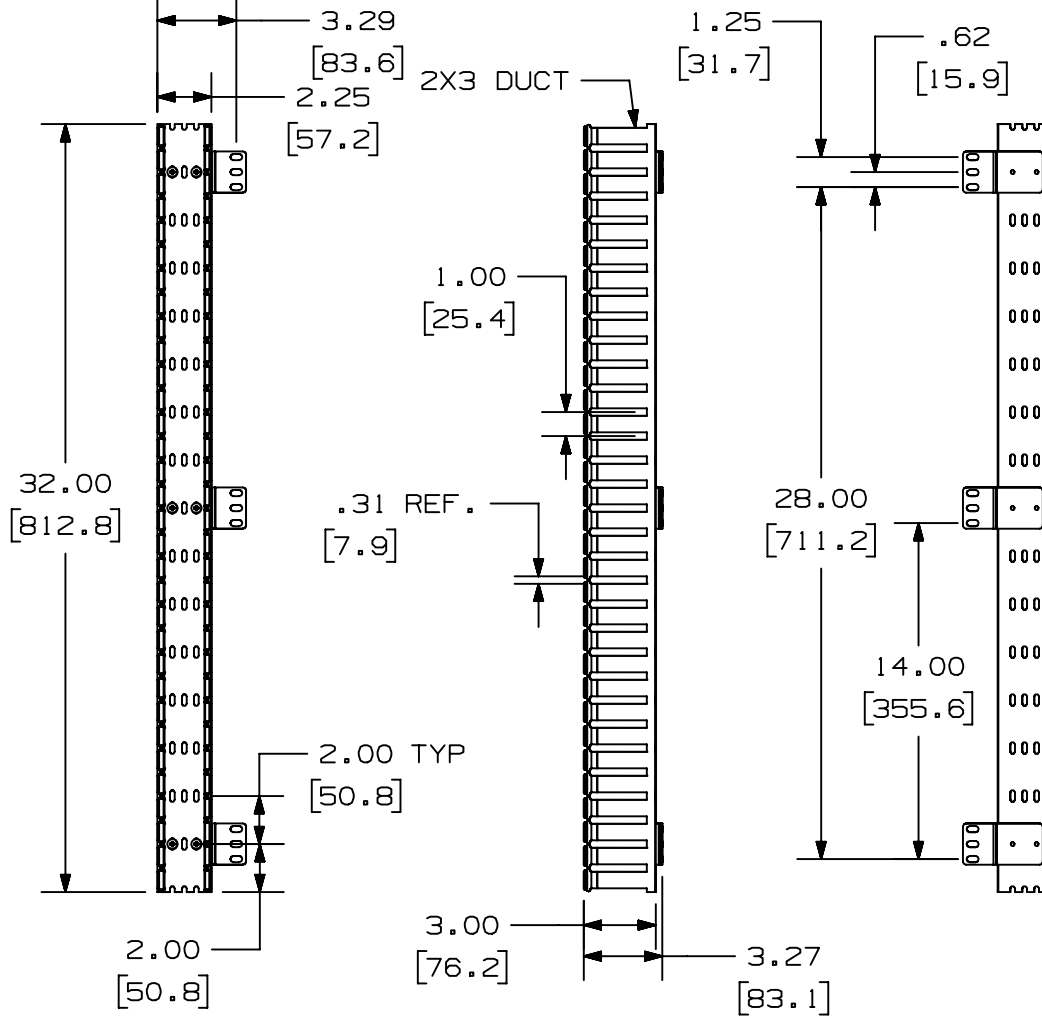

THIS COPY IS PROVIDED ON A RESTRICTED BASIS AND IS NOT TO BE USED IN ANY WAY DETRIMENTAL TO THE INTERESTS OF PANDUIT CORP.

PANDUIT P/N	WEIGHT
CWMPV2318	1.80 LB/EACH PC (816.5 g/EACH PC)

NOTES:

- DIMENSIONS IN PARENTHESES ARE IN METRIC.
- PART INCLUDES:
2- COVER
1- CABLE MANAGER

MAX STORAGE TEMPERATURE 65° C (149° F)
MAX OPERATING TEMPERATURE 60° C (140° F)

TITLE		18 R.U. IN-CABINET VERTICAL MANAGER (FRONT ONLY) (CWMPV2318)		
ITEM REVISION NAME		CUSTOMER DRAWING		
DATASET FILE NAME		M00720AJ/00		
MATERIAL		M00720AJ_DC/00B		
DRAWING NUMBER		00720-37		
THIRD ANGLE PROJECTION				
DRAWN BY		JSP		
DATE		3-22-00		
CHK		DPN		
SCALE		NONE		
SHEET 1 OF 1		A		

REV	DATE	BY	CHK	APR	DESCRIPTION	ECN
00B	5-11-20	JBO	JCO	JEFK	ADDED TEMPERATURE NOTE	M09000LT