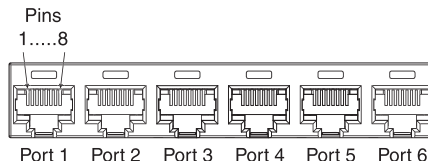

Available Panduit Patch Cords
with 25-Pair RJ21 Male Connectors:

- UTPCH*SR25Y
- UTPCH*SL25Y
- UTPCH*R25Y
- UTPCH*LR25Y
- UTPCH*L25Y

Replace * with patch cord length in feet
(6, 8, 10, 15, or 20)

Secure 25-Pair Male RJ21 Connector
with Tak-Ty

Panel RJ21 (Rear of Panel)

Panel RJ45 (Front of Panel)

WIRING CHART

RJ21 POSITIONS	COLOR CODE REFERENCE	RJ45 PLUG POSITION	PAIRS	PORT	
27	WHITE	1	PAIR 1	PORT 1, 7, 13, 19, 25, 31, 37, 43	
2	ORANGE	2			
28	WHITE	3	PAIR 2		
3	GREEN	6			
26	WHITE	5	PAIR 3		
1	BLUE	4			
29	WHITE	7	PAIR 4		
4	BROWN	8			
31	RED	1	PAIR 5		PORT 2, 8, 14, 20, 26, 32, 38, 44
6	ORANGE	2			
32	RED	3	PAIR 6		
7	GREEN	6			
30	RED	5	PAIR 7		
5	BLUE	4			
33	RED	7	PAIR 8		
8	BROWN	8			
35	SLATE	1	PAIR 9	PORT 3, 9, 15, 21, 27, 33, 39, 45	
10	ORANGE	2			
36	SLATE	3	PAIR 10		
11	GREEN	6			
34	SLATE	5	PAIR 11		
9	BLUE	4			
37	SLATE	7	PAIR 12		
12	BROWN	8			
39	BLACK	1	PAIR 13		PORT 4, 10, 16, 22, 28, 34, 40, 46
14	ORANGE	2			
40	BLACK	3	PAIR 14		
15	GREEN	6			
38	BLACK	5	PAIR 15		
13	BLUE	4			
41	BLACK	7	PAIR 16		
16	BROWN	8			
43	YELLOW	1	PAIR 17	PORT 5, 11, 17, 23, 29, 35, 41, 47	
18	ORANGE	2			
44	YELLOW	3	PAIR 18		
19	GREEN	6			
42	YELLOW	5	PAIR 19		
17	BLUE	4			
45	YELLOW	7	PAIR 20		
20	BROWN	8			
47	VIOLET	1	PAIR 21		PORT 6, 12, 18, 24, 30, 36, 42, 48
22	ORANGE	2			
48	VIOLET	3	PAIR 22		
23	GREEN	6			
46	VIOLET	5	PAIR 23		
21	BLUE	4			
49	VIOLET	7	PAIR 24		
24	BROWN	8			
50	VIOLET	NONE	PAIR 25		
25	SLATE				