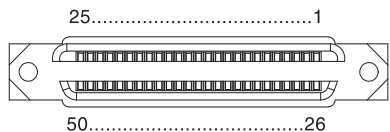

Available Panduit Patch Cords
with 25-Pair RJ21 Male Connectors:

- UTPCH*SR25Y
- UTPCH*SL25Y
- UTPCH*R25Y
- UTPCH*LR25Y
- UTPCH*L25Y

Replace * with patch cord length in feet
(6, 8, 10, 15, or 20)

Secure 25-Pair Male RJ21 Connector
with Tak-Ty

Panel RJ21 (Rear of Panel)

Panel RJ45 (Front of Panel)

WIRING CHART

RJ21 POSITIONS	COLOR CODE REFERENCE	RJ45 PLUG POSITION	PAIRS	PORT	
27	WHITE	1	PAIR 1	PORT 1, 7, 13, 19, 25, 31, 37, 43	
2	ORANGE	2			
28	WHITE	3	PAIR 2		
3	GREEN	6			
26	WHITE	5	PAIR 3		
1	BLUE	4			
29	WHITE	7	PAIR 4		
4	BROWN	8			
31	RED	1	PAIR 5		PORT 2, 8, 14, 20, 26, 32, 38, 44
6	ORANGE	2			
32	RED	3	PAIR 6		
7	GREEN	6			
30	RED	5	PAIR 7		
5	BLUE	4			
33	RED	7	PAIR 8		
8	BROWN	8			
35	SLATE	1	PAIR 9	PORT 3, 9, 15, 21, 27, 33, 39, 45	
10	ORANGE	2			
36	SLATE	3	PAIR 10		
11	GREEN	6			
34	SLATE	5	PAIR 11		
9	BLUE	4			
37	SLATE	7	PAIR 12		
12	BROWN	8			
39	BLACK	1	PAIR 13		PORT 4, 10, 16, 22, 28, 34, 40, 46
14	ORANGE	2			
40	BLACK	3	PAIR 14		
15	GREEN	6			
38	BLACK	5	PAIR 15		
13	BLUE	4			
41	BLACK	7	PAIR 16		
16	BROWN	8			
43	YELLOW	1	PAIR 17	PORT 5, 11, 17, 23, 29, 35, 41, 47	
18	ORANGE	2			
44	YELLOW	3	PAIR 18		
19	GREEN	6			
42	YELLOW	5	PAIR 19		
17	BLUE	4			
45	YELLOW	7	PAIR 20		
20	BROWN	8			
47	VIOLET	1	PAIR 21		PORT 6, 12, 18, 24, 30, 36, 42, 48
22	ORANGE	2			
48	VIOLET	3	PAIR 22		
23	GREEN	6			
46	VIOLET	5	PAIR 23		
21	BLUE	4			
49	VIOLET	7	PAIR 24		
24	BROWN	8			
50	VIOLET	NONE	PAIR 25		
25	SLATE				