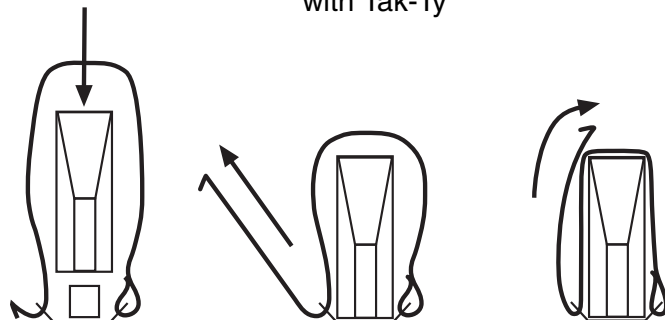

Available Panduit Patch Cords
with 25-Pair RJ21 Male Connectors:

- UTPCH*SR25Y
- UTPCH*SL25Y
- UTPCH*R25Y
- UTPCH*LR25Y
- UTPCH*L25Y

Replace * with patch cord length in feet
(6, 8, 10, 15, or 20)

Secure 25-Pair Male RJ21 Connector
with Tak-Ty

Panel RJ21 (Rear of Panel)

Panel RJ45 (Front of Panel)

WIRING CHART

RJ21 POSITIONS	COLOR CODE REFERENCE	RJ45 PLUG POSITION	PAIRS	PORT	
27	WHITE	1	PAIR 1	PORT 1, 7, 13, 19, 25, 31, 37, 43	
2	ORANGE	2			
28	WHITE	3	PAIR 2		
3	GREEN	6			
26	WHITE	5	PAIR 3		
1	BLUE	4			
29	WHITE	7	PAIR 4		
4	BROWN	8			
31	RED	1	PAIR 5		PORT 2, 8, 14, 20, 26, 32, 38, 44
6	ORANGE	2			
32	RED	3	PAIR 6		
7	GREEN	6			
30	RED	5	PAIR 7		
5	BLUE	4			
33	RED	7	PAIR 8		
8	BROWN	8			
35	SLATE	1	PAIR 9	PORT 3, 9, 15, 21, 27, 33, 39, 45	
10	ORANGE	2			
36	SLATE	3	PAIR 10		
11	GREEN	6			
34	SLATE	5	PAIR 11		
9	BLUE	4			
37	SLATE	7	PAIR 12		
12	BROWN	8			
39	BLACK	1	PAIR 13		PORT 4, 10, 16, 22, 28, 34, 40, 46
14	ORANGE	2			
40	BLACK	3	PAIR 14		
15	GREEN	6			
38	BLACK	5	PAIR 15		
13	BLUE	4			
41	BLACK	7	PAIR 16		
16	BROWN	8			
43	YELLOW	1	PAIR 17	PORT 5, 11, 17, 23, 29, 35, 41, 47	
18	ORANGE	2			
44	YELLOW	3	PAIR 18		
19	GREEN	6			
42	YELLOW	5	PAIR 19		
17	BLUE	4			
45	YELLOW	7	PAIR 20		
20	BROWN	8			
47	VIOLET	1	PAIR 21		PORT 6, 12, 18, 24, 30, 36, 42, 48
22	ORANGE	2			
48	VIOLET	3	PAIR 22		
23	GREEN	6			
46	VIOLET	5	PAIR 23		
21	BLUE	4			
49	VIOLET	7	PAIR 24		
24	BROWN	8			
50	VIOLET	NONE	PAIR 25		
25	SLATE				