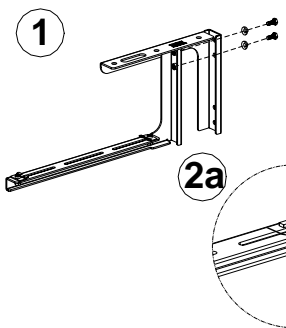

FIBERRUNNER 12x4, 6x4, & 4x4

ADJUSTABLE "C" BRACKETS

Part Numbers: FR12ACB12, FR12ACB58, FR12ACB12M, FR12ACB58M,
FR6ACB12, FR6ACB58, FR6ACB12M, FR6ACB58M

FOR USE WITH PANDUIT
FIBERRUNNER 12x4, 6x4 & 4x4
ROUTING SYSTEMS

INSTALLATION INSTRUCTIONS

Panduit Corp. 2001

Printed in U.S.A.

HIGH POSITION

FR6ACB**

LOW POSITION

Instruction Sheet RW136C

WORLDWIDE SUBSIDIARIES AND SALES OFFICES

17301 Ridgeland Avenue
Tinley Park, IL.60477-3091
Web Site: www.panduit.com/ncg

RACEWAY SYSTEMS DIVISION

Fax: 866-449-1702
Technical Support: 866-405-6656
Email: netconnsupport@panduit.com