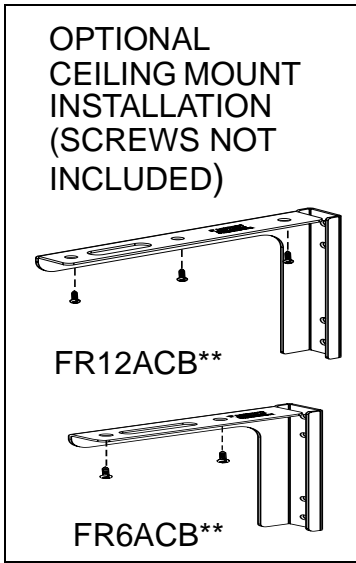

FIBERRUNNER 12x4, 6x4, & 4x4

ADJUSTABLE "C" BRACKETS

Part Numbers: FR12ACB12, FR12ACB58, FR12ACB12M, FR12ACB58M,
FR6ACB12, FR6ACB58, FR6ACB12M, FR6ACB58M

FOR USE WITH PANDUIT
FIBERRUNNER 12x4, 6x4 & 4x4
ROUTING SYSTEMS

INSTALLATION INSTRUCTIONS

Panduit Corp. 2001

Printed in U.S.A.

TYPICAL
INSTALLATION
WITH
THREADED ROD

HIGH POSITION

OPTIONAL
CEILING MOUNT
INSTALLATION
(SCREWS NOT
INCLUDED)

FR12ACB**

FR6ACB**