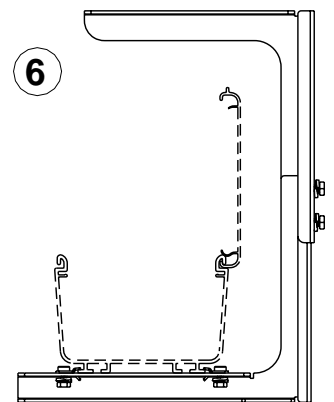

FIBERRUNNER 12x4, 6x4, & 4x4

ADJUSTABLE "C" BRACKETS

Part Numbers: FR12ACB12, FR12ACB58, FR12ACB12M, FR12ACB58M,
FR6ACB12, FR6ACB58, FR6ACB12M, FR6ACB58M

FOR USE WITH PANDUIT
FIBERRUNNER 12x4, 6x4 & 4x4
ROUTING SYSTEMS

INSTALLATION INSTRUCTIONS

Panduit Corp. 2001

Printed in U.S.A.

HIGH POSITION

FR6ACB**

LOW POSITION

Instruction Sheet RW136C

WORLDWIDE SUBSIDIARIES AND SALES OFFICES

17301 Ridgeland Avenue
Tinley Park, IL.60477-3091
Web Site: www.panduit.com/ncg

RACEWAY SYSTEMS DIVISION

Fax: 866-449-1702
Technical Support: 866-405-6656
Email: netconnsupport@panduit.com