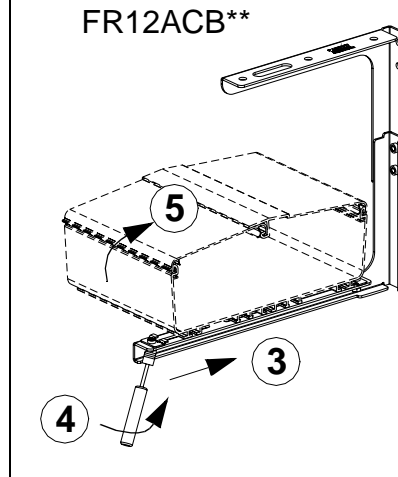

FIBERRUNNER 12x4, 6x4, & 4x4

ADJUSTABLE "C" BRACKETS

Part Numbers: FR12ACB12, FR12ACB58, FR12ACB12M, FR12ACB58M,
FR6ACB12, FR6ACB58, FR6ACB12M, FR6ACB58M

FOR USE WITH PANDUIT
FIBERRUNNER 12x4, 6x4 & 4x4
ROUTING SYSTEMS

INSTALLATION INSTRUCTIONS

Panduit Corp. 2001

Printed in U.S.A.

TYPICAL
INSTALLATION
WITH
THREADED ROD

HIGH POSITION

OPTIONAL
CEILING MOUNT
INSTALLATION
(SCREWS NOT
INCLUDED)

FR12ACB**

FR6ACB**