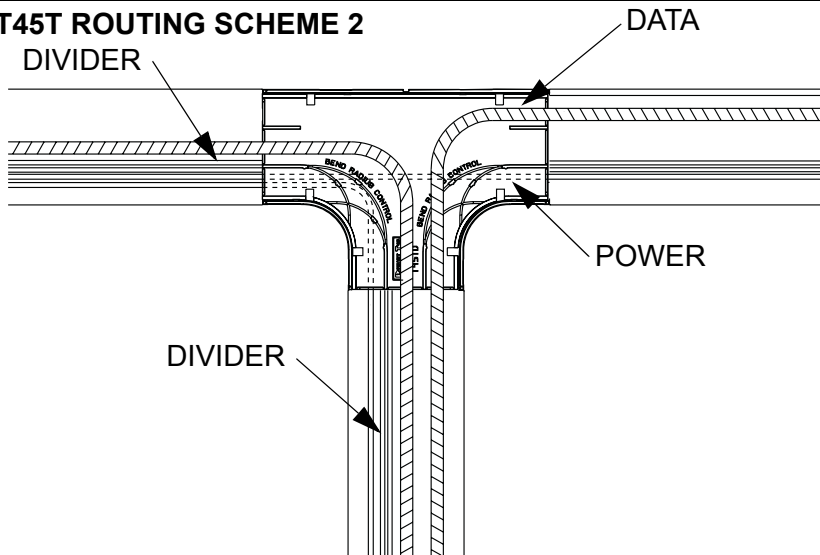

TYPE T-45 TEE FITTING

PART NUMBERS: T45T, T45TD

INSTALLATION INSTRUCTIONS

© Panduit Corp. 2008

T45T

Printed In USA

The mounting hardware used to secure the raceway and fittings shall be appropriate for the mounting surface and application.

INSERT BREAKOUTS

T45TD

T45T ROUTING SCHEME 1

For Technical Assistance, Call: 800-777-3300

INSTALLATION INSTRUCTIONS

T45T ROUTING SCHEME 2

T45T ROUTING SCHEME 3

T45T ROUTING SCHEME 4