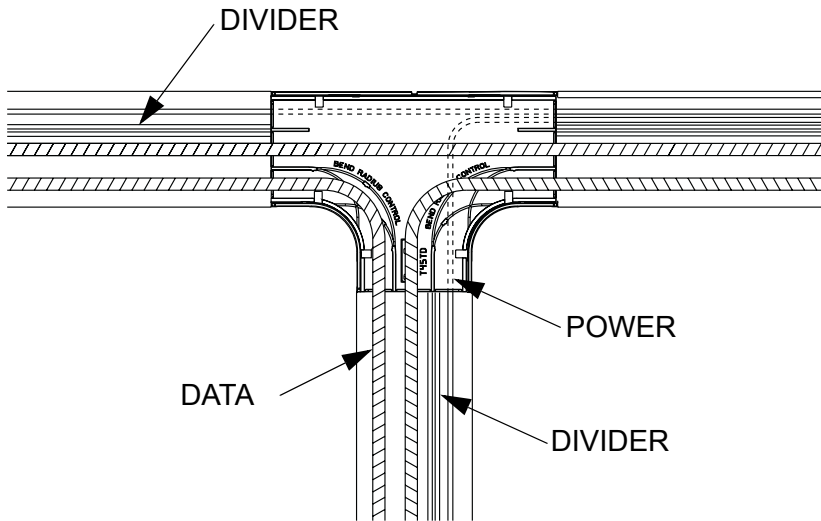

TYPE T-45 TEE FITTING

PART NUMBERS: T45T, T45TD

INSTALLATION INSTRUCTIONS

© Panduit Corp. 2008

T45T

Printed In USA

The mounting hardware used to secure the raceway and fittings shall be appropriate for the mounting surface and application.

INSERT BREAKOUTS

T45TD

T45T ROUTING SCHEME 1

For Technical Assistance, Call: 800-777-3300

INSTALLATION INSTRUCTIONS

T45T ROUTING SCHEME 2

T45T ROUTING SCHEME 3

T45T ROUTING SCHEME 4