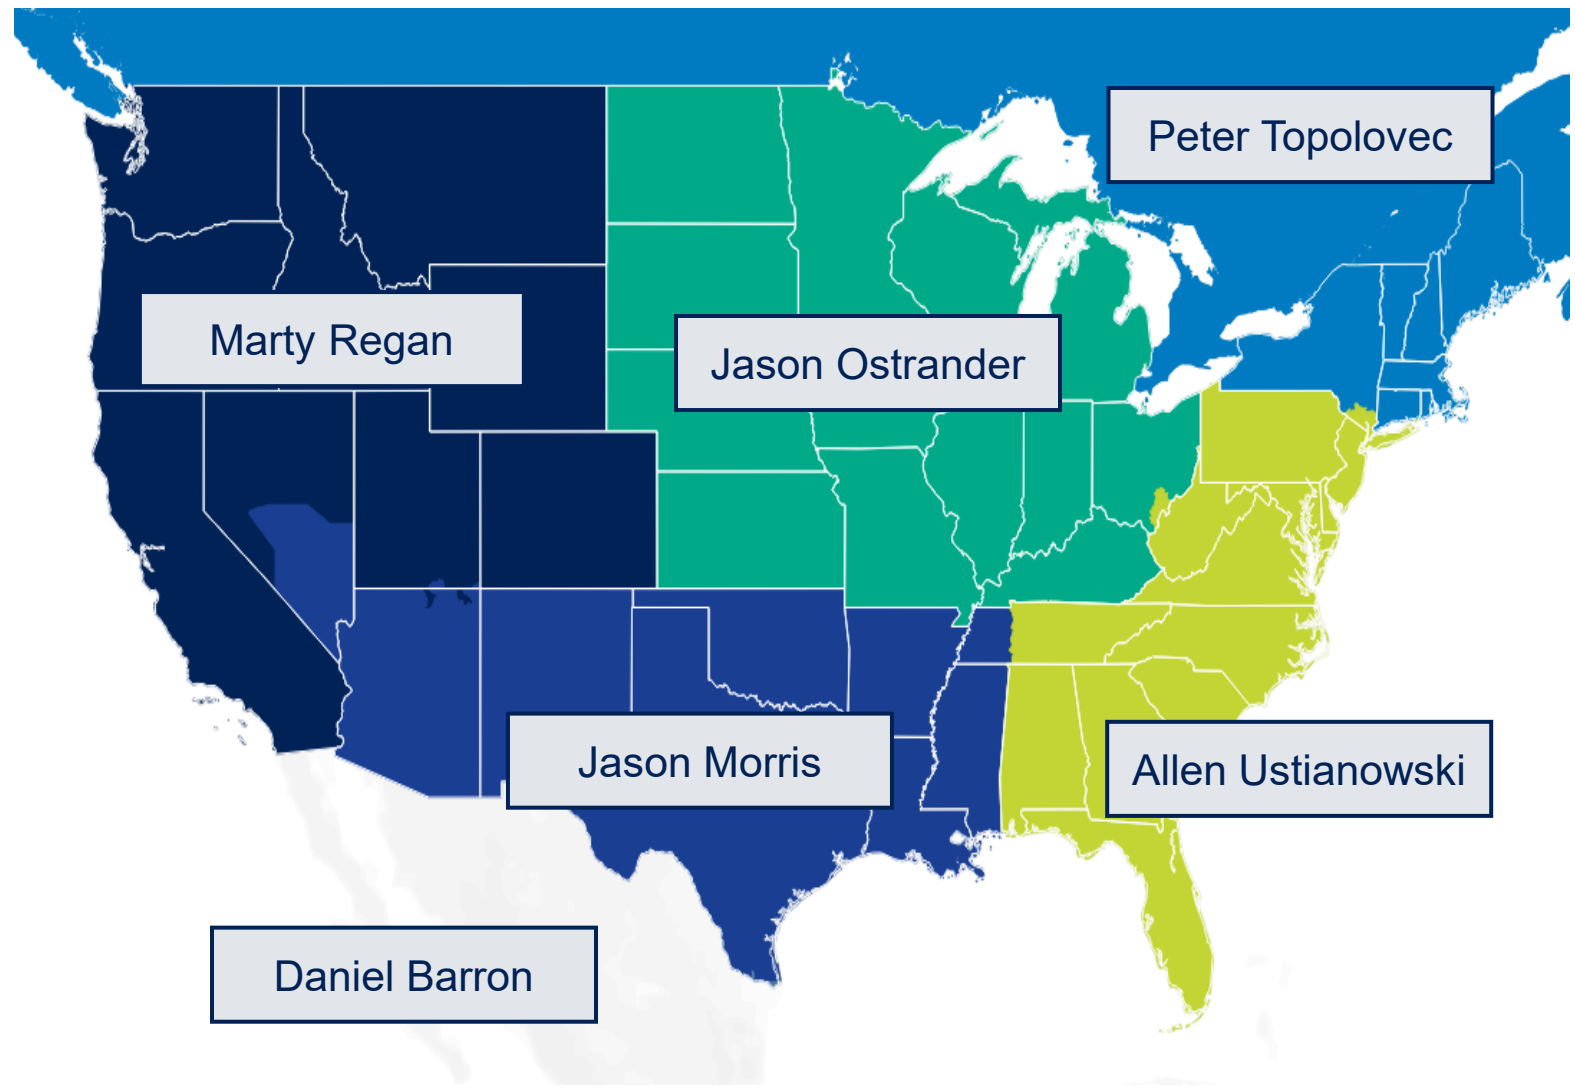

Territory Solution Engineers

TSE	Region
Peter Topolovec	Canada & Northeast
<i>ELP | Osterman Fox | Osterman Fox-Apogee | SOS</i>	
Jason Ostrander	Central
<i>Archway | Bunell | Core4 | Lester</i>	
Allen Ustianowski	Southeast
<i>Ashby | Cody | Lasalle | Synergy</i>	
Jason Morris	Southwest
<i>Byron Carson | Ewing Foley (SW) | Ryall | EFI (OK) | SMR</i>	
Marty Regan	Northwest
<i>Build26 | Chinen | EFI | Ryall | EFI (WY/CO)</i>	
Daniel Barron	Mexico
<i>Manufacturers | Maquilas</i>	

Technical Support, techsupport@panduit.com
Customer Experience, cs@panduit.com | 800-777-3300