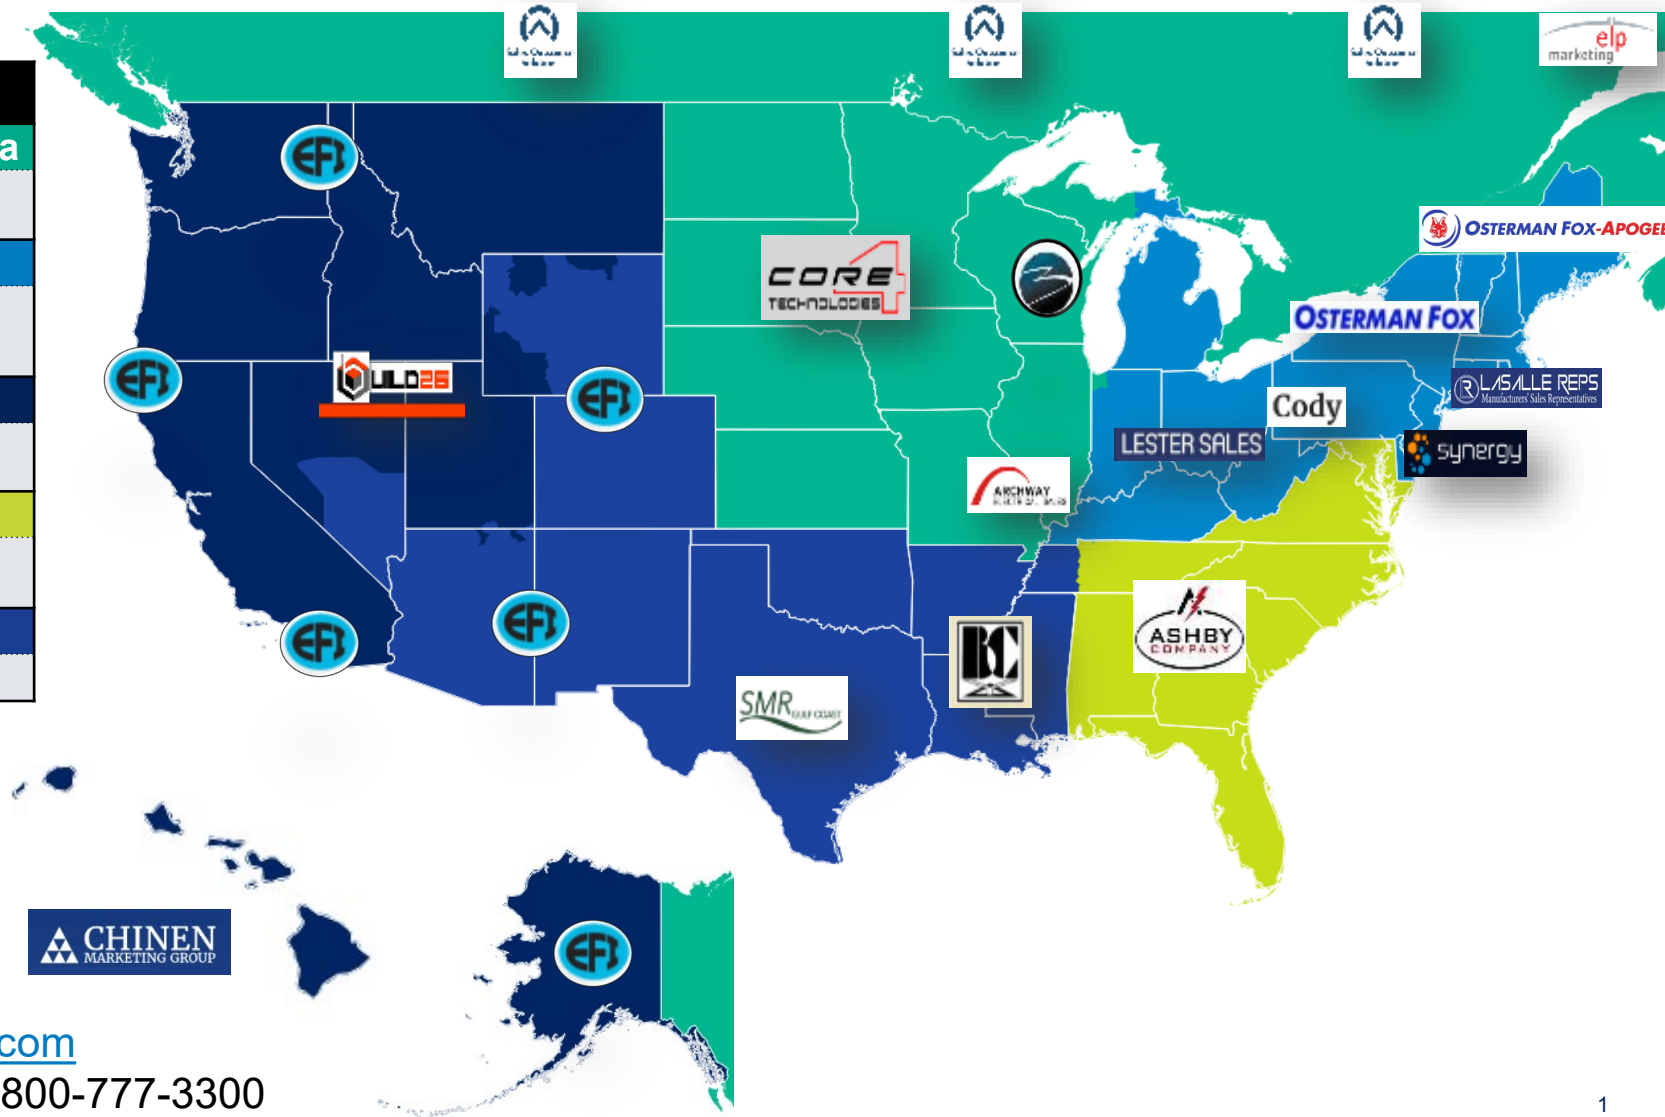

IEI-North America Regional Sales Team

Regional Managers	Regions
Dave Mason	Central | Canada
<i>Archway | Bunell | Core 4 | ELP | SOS</i>	
Jason Campbell	Northeast
<i>Lester Sales | Cody | Lasalle | Osterman Fox | Osterman Fox-Apogee | Synergy</i>	
Greg Bielowicz	West
<i>EFI | Build 26 | Chinen</i>	
Colin Smith	Southeast
<i>Ashby</i>	
Kirk Harrison	Southwest
<i>EFI | SMR | Byron Carson</i>	

Technical Support, techsupport@panduit.com
Customer Experience, cs@panduit.com | 800-777-3300