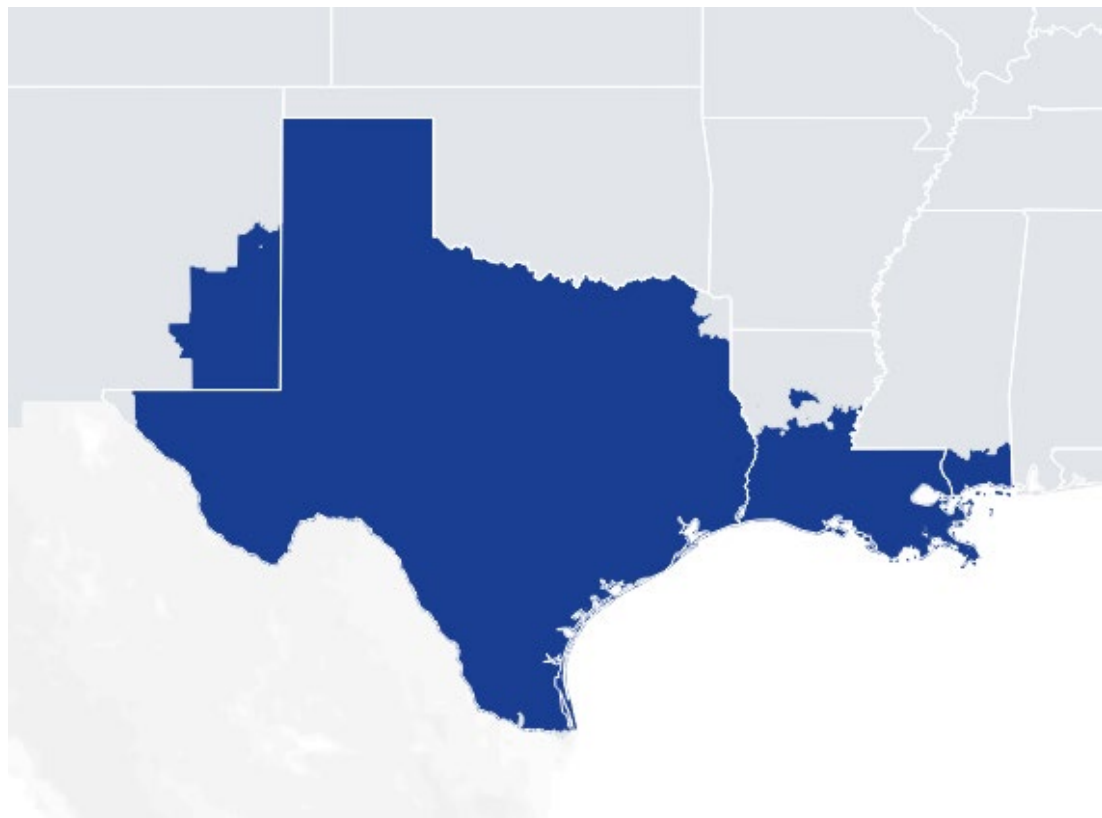

SMR Gulf Coast

13639 Aldine Westfield Rd
Houston, TX 77039
Phone: 281-774-3757
Fax: 281-774-3744
www.smrgulfcoast.us

Kirk Harrison, Panduit Sales Director, Southwest Region