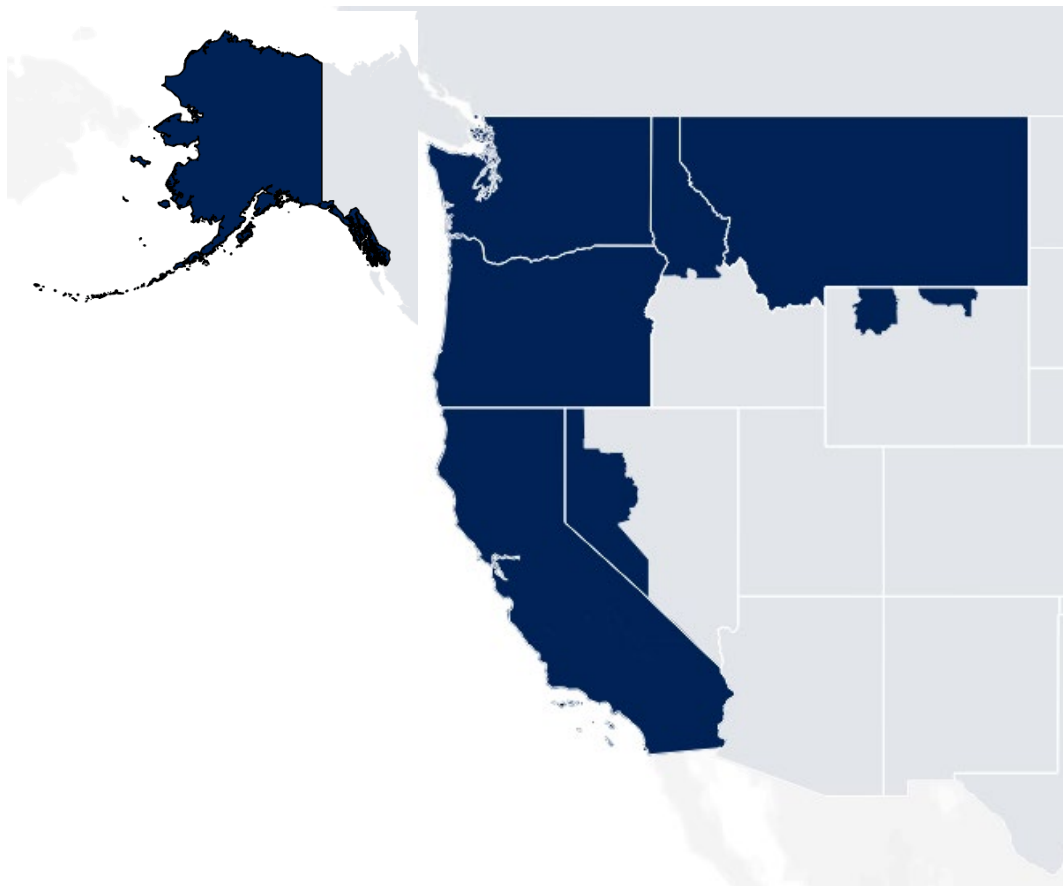

Ewing-Foley, Inc

www.ewingfoley.com

ewing-foley, inc
Manufacturers Representative

Cupertino Office - Headquarters
10061 Bubb Road, Suite 100
Cupertino, CA 95014
408-342-1200

- Headquarters
- Northern California

ewing-foley, inc
Manufacturers Representative

Sacramento Office
13620 Lincoln Way, Suite 100
Auburn, CA 95660
530-889-6120

- Northern Nevada

ewing-foley, inc
Manufacturers Representative

Portland Office
7117 SW Beveland Rd, Suite 201
Tigard, OR 97223
503-603-6600

- Oregon
- Southwest Washington

ewing-foley, inc
Manufacturers Representative

Seattle Office
10516 NE 37th Circle
Kirkland, WA 98033
425-822-9666

- Alaska
- Montana
- Northern Idaho
- Washington

ewing-foley, inc
Manufacturers Representative

Cerritos Office
13810 Cerritos Corp Dr Unit A
Cerritos, CA 90703
714-526-5700

- Southern California

Greg Bielowicz, Panduit Sales Director, West Region