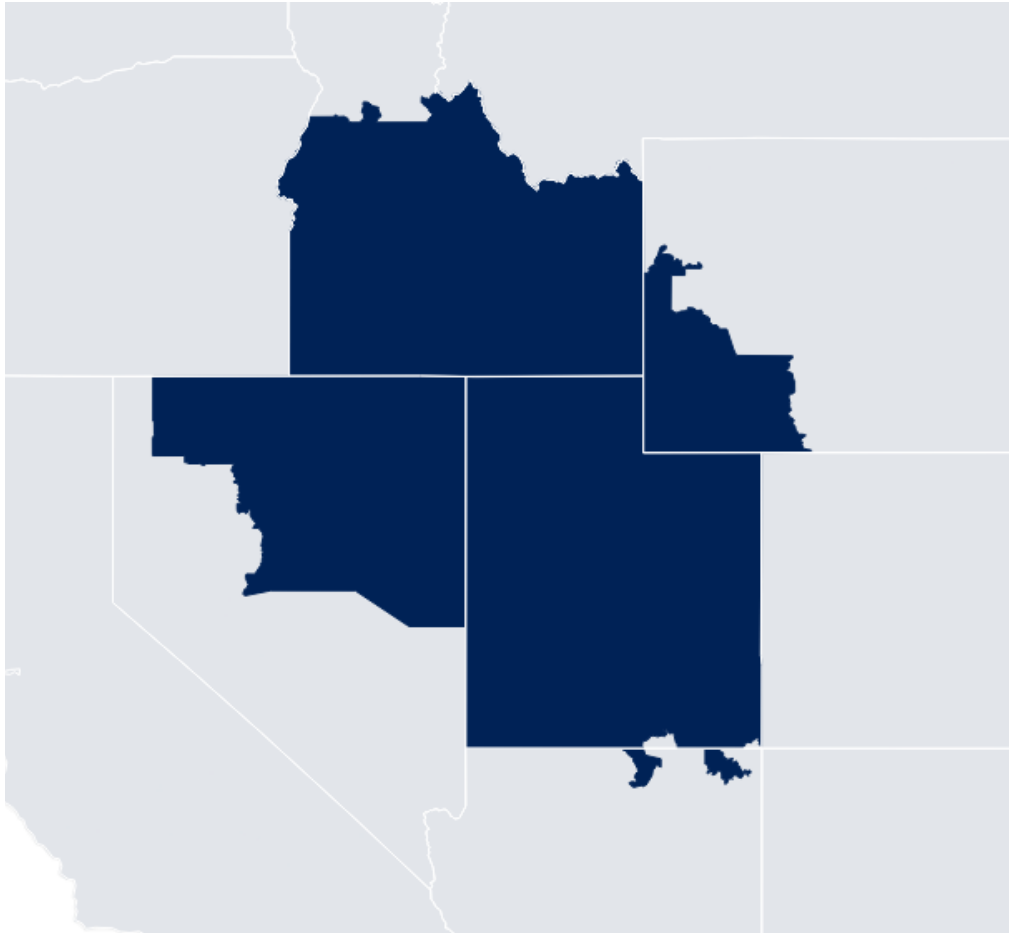

Build26

Greg Bielowicz, Panduit Sales Director, West Region