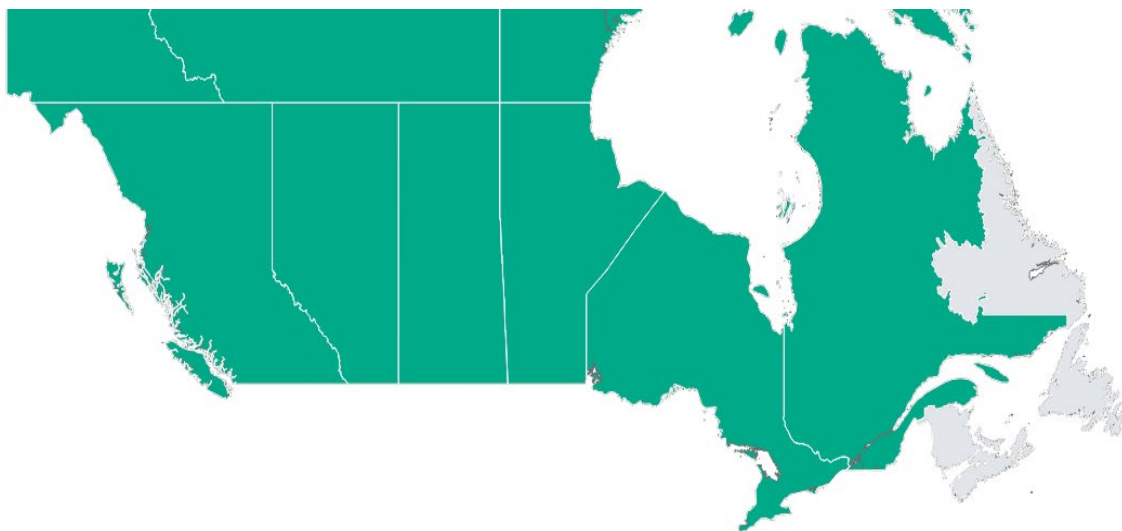

Sales Outsource Solutions

2233 Argentia Road
Floor 3-337
Mississauga, Ontario L5N 2X7
Phone: 416-723-4748
www.salesoutsourcesolutions.com

Dave Mason, Panduit Sales Director, Central Region