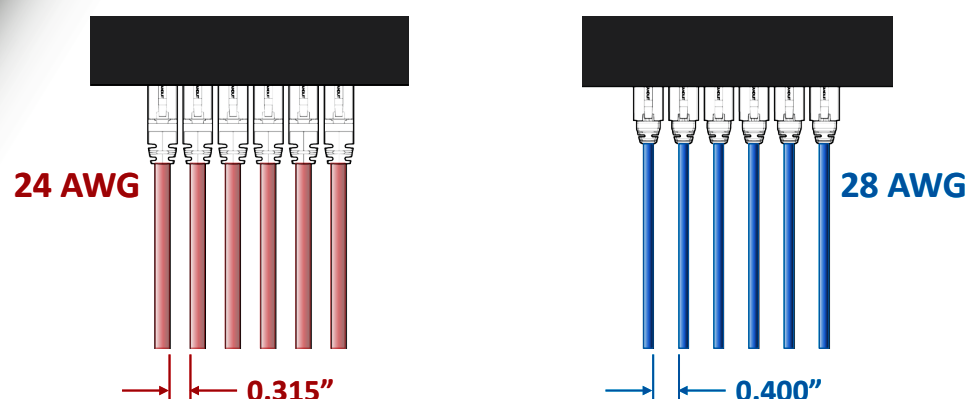

See the **big** difference small can make!

PANDUIT[®]

infrastructure for a connected world

**28-AWG –
Half the Size,
Same Performance**

28-AWG cords are less than half the size!

Calculations are based on the area filled by the cords

**28-AWG –
Management
Made Easy**

Bundle of 28-AWG cords fits easily

Bundle of (24)
Category 6 Patch Cords

**28-AWG –
Fitting More in
the Same Space**

Fit 146% more cords

Number of
Category 6 Patch Cords (shown)

**28-AWG –
The Space
Advantage**

27% more open space

Category 6 Patch Cords
in Switch (shown)

Let Panduit help you save critical space in your telecommunications room!