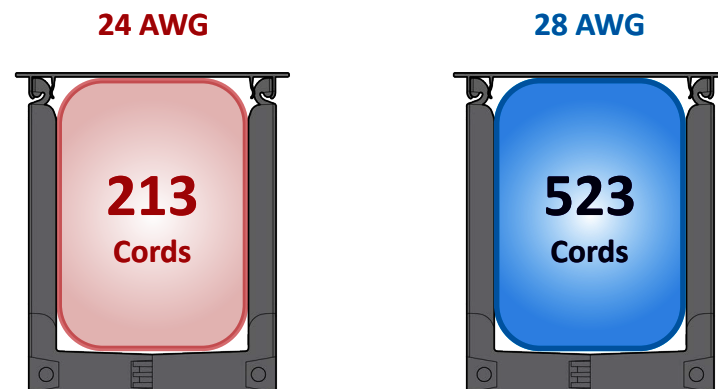

See the **big** difference small can make!

PANDUIT[®]

infrastructure for a connected world

**28-AWG –
Half the Size,
Same Performance**

28-AWG cords are less than half the size!

Calculations are based on the area filled by the cords

**28-AWG –
Management
Made Easy**

Bundle of 28-AWG cords fits easily

Bundle of (24)
Category 6 Patch Cords

**28-AWG –
Fitting More in
the Same Space**

Fit 146% more cords

Number of
Category 6 Patch Cords (shown)

**28-AWG –
The Space
Advantage**

27% more open space

Category 6 Patch Cords
in Switch (shown)

Let Panduit help you save critical space in your telecommunications room!