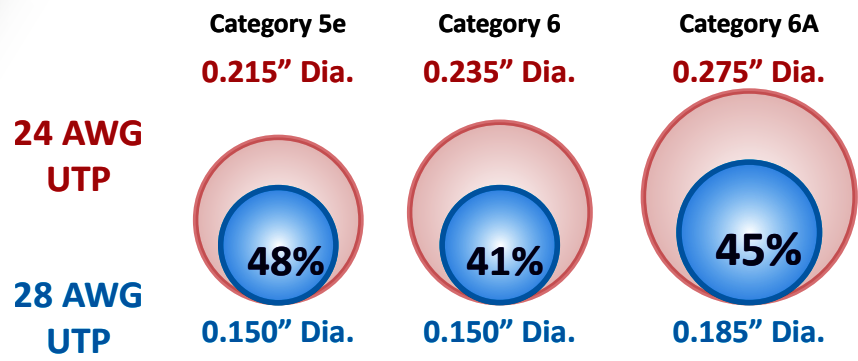

See the **big** difference small can make!

PANDUIT[®]

infrastructure for a connected world

**28-AWG –
Half the Size,
Same Performance**

28-AWG cords are less than half the size!

Calculations are based on the area filled by the cords

**28-AWG –
Management
Made Easy**

Bundle of 28-AWG cords fits easily

Bundle of (24)
Category 6 Patch Cords

**28-AWG –
Fitting More in
the Same Space**

Fit 146% more cords

Number of
Category 6 Patch Cords (shown)