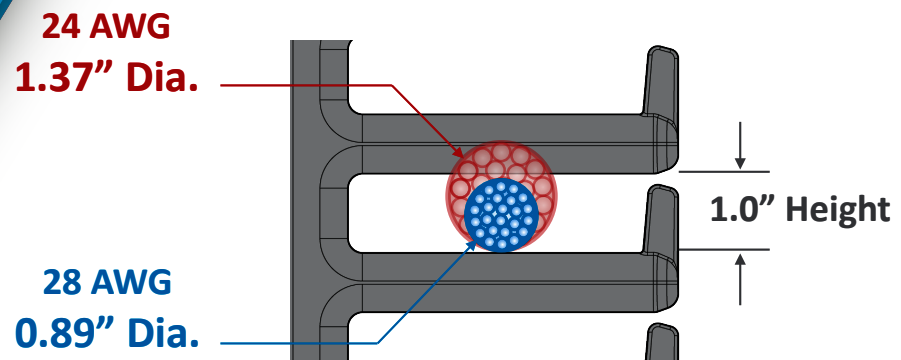

See the **big** difference small can make!

PANDUIT[®]

infrastructure for a connected world

**28-AWG –
Half the Size,
Same Performance**

28-AWG cords are less than half the size!

Calculations are based on the area filled by the cords

**28-AWG –
Management
Made Easy**

Bundle of 28-AWG cords fits easily

Bundle of (24)
Category 6 Patch Cords

**28-AWG –
Fitting More in
the Same Space**

Fit 146% more cords

Number of
Category 6 Patch Cords (shown)