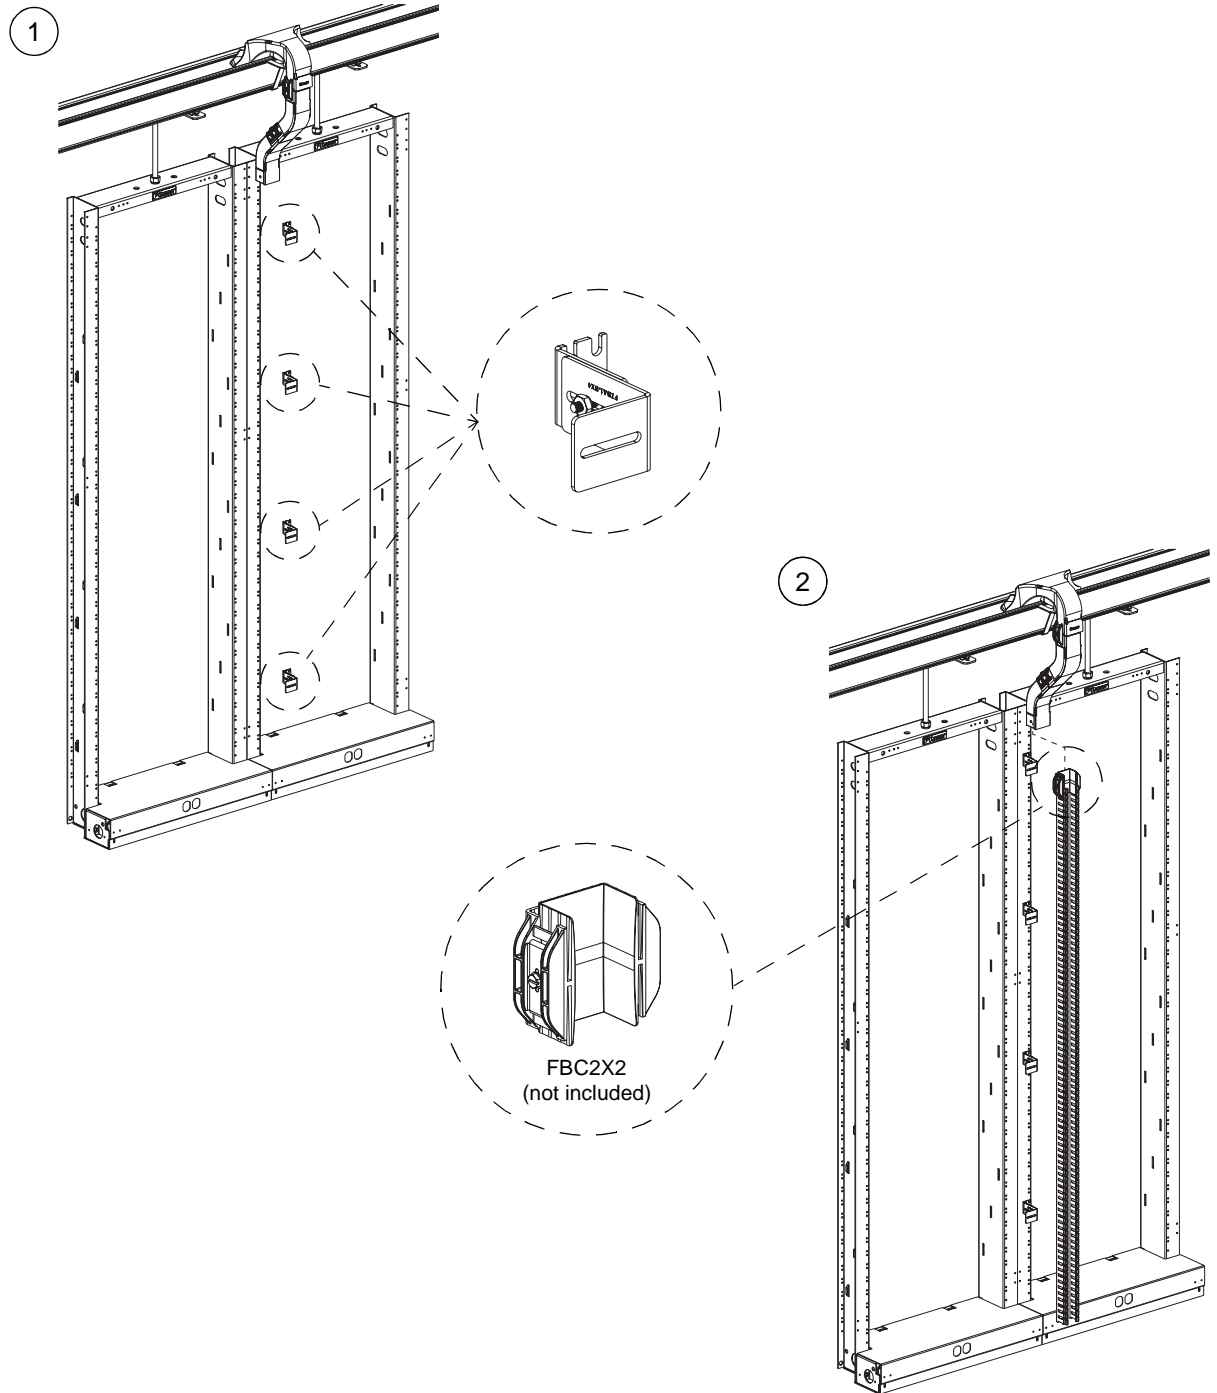

For Use With *PANDUIT*
FIBER-DUCT and *FIBERRUNNER*
Routing Systems

FIBERRUNNER Hinged Duct 2x2 Kit

Part Number: FRHD2KT

INSTALLATION INSTRUCTIONS

© Panduit Corp. 2005

Typical Installation

For Technical Assistance, Call: 800-777-3300