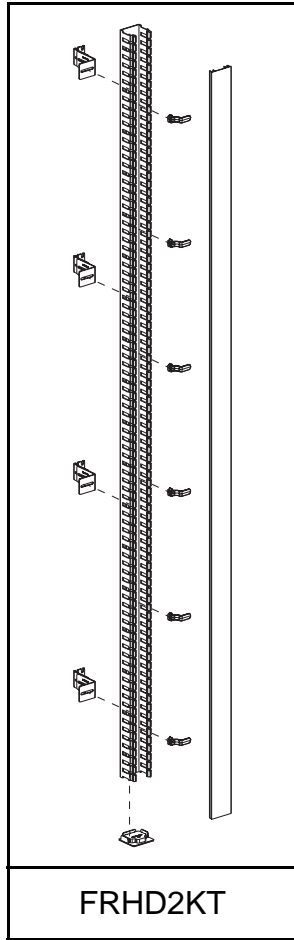

For Use With *PANDUIT*
FIBER-DUCT and *FIBERRUNNER*
Routing Systems

FIBERRUNNER Hinged Duct 2x2 Kit

Part Number: FRHD2KT

INSTALLATION INSTRUCTIONS

© Panduit Corp. 2005

Typical Installation

For Technical Assistance, Call: 800-777-3300

INSTALLATION INSTRUCTIONS

Additional FiberRunner Hinged Duct 2x2 Kit Applications

Instruction Sheet RW205

WORLDWIDE SUBSIDIARIES AND SALES OFFICES

17301 Ridgeland Avenue
Tinley Park, IL 60477-3901
Web Site: www.panduit.com