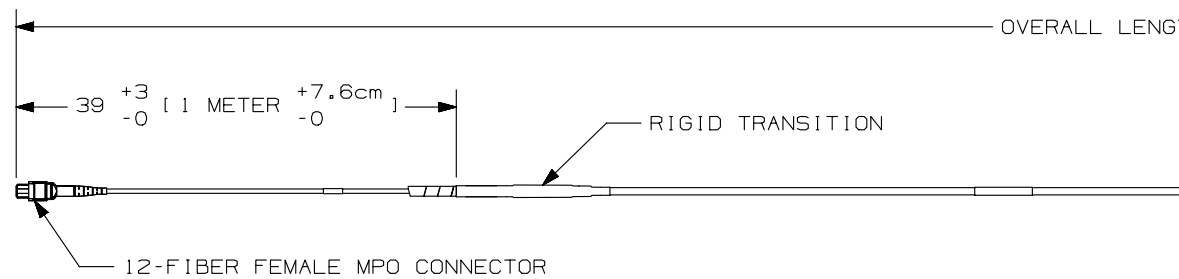

NOTES:

1. SEE SHEET 2 FOR PART NUMBERS.
2. CONNECTOR MEETS THE REQUIREMENTS OF TIA-568-C.3.
3. A. LSZH-RATED CABLE ASSEMBLIES MEET IEC-60332, IEC-60754 AND IEC-61034 REQUIREMENTS.
B. PLENUM RATED CABLE ASSEMBLIES MEET NFPA 262.
4. CABLE MEETS THE MECHANICAL REQUIREMENTS OF ICEA-S-83-596 AND TELCORDIA GR-409-CORE.
5. ALL MATERIALS AND COMPONENTS USED MEET THE MATERIAL RESTRICTIONS OF RoHS (EUROPEAN DIRECTIVE 2011/65/EC ON THE RESTRICTION OF HAZARDOUS SUBSTANCES) AS PROPOSED BY THE RoHS TECHNICAL ADAPTATION COMMITTEE.
6. MAXIMUM STRENGTH OF THE PULLING EYE IS 20 lbs.

REV	DATE	BY	CHK	APR	DESCRIPTION	ECN
04	09-02-14	SAT	WMA	RWB	RELEASED TO PRODUCTION	12F178BG-DC

TITLE 12 & 24 FIBER MPO TO MPO SMALL DIAMETER TRUNK CABLE WITH PULLING EYE		
CUSTOMER DRAWING		
ITEM REVISION NAME 12F178BG/01	MATERIAL: DRAWING NUMBER: 12F178BG-DC	
DATASET FILE NAME 12F178BG_DC/01D		
UNLESS OTHERWISE SPECIFIED, DIMENSIONAL TOLERANCES ARE: IN [mm] .X ± .XXX ± .010 [0.3] .XX ± .03 [0.8] ANGLES ±		
	THIRD ANGLE PROJECTION	
DRAWN BY SAT	DATE 03-11-13	CHK WMA SCALE NONE
SHT 1 OF 2		SIZE B

REV	DATE	BY	CHK	APR	DESCRIPTION	ECN
04	09-02-14	SAT	WMA	RWB	REFER TO SHEET 1 REVISION HISTORY	12F178BG-DC

TITLE 12 & 24 FIBER MPO TO MPO SMALL DIAMETER TRUNK CABLE WITH PULLING EYE CONTROL DRAWING	
ITEM REVISION NAME 12F178BG/01	PANDUIT
DATASET FILE NAME 12F178BG_DC/01D	
UNLESS OTHERWISE SPECIFIED, DIMENSIONAL TOLERANCES ARE: IN [mm]	
.x ± .1 [2.54]	.xxx ± .005 [.127]
.xx ± .01 [.25]	ANGLES ± 5 °
DRAWING NUMBER: 12F178BG_DC	
DRAWN BY MC	DATE 11-13-13
CHK WMA	SCALE NONE
SHT 2 OF 2	
SIZE B	