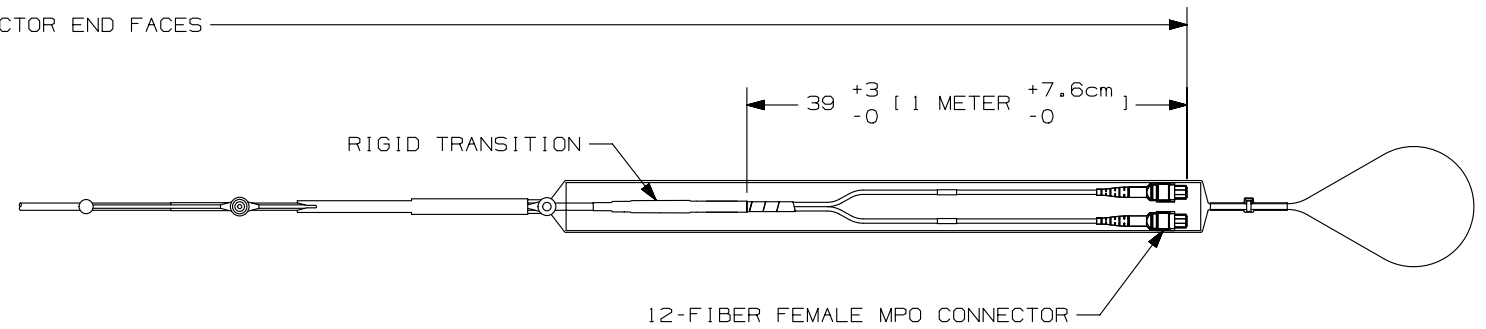

NOTES:

1. SEE SHEET 2 FOR PART NUMBERS.
2. CONNECTOR MEETS THE REQUIREMENTS OF TIA-568-C.3.
3. A. LSZH-RATED CABLE ASSEMBLIES MEET IEC-60332, IEC-60754 AND IEC-61034 REQUIREMENTS.
B. PLENUM RATED CABLE ASSEMBLIES MEET NFPA 262.
4. CABLE MEETS THE MECHANICAL REQUIREMENTS OF ICEA-S-83-596 AND TELCORDIA GR-409-CORE.
5. ALL MATERIALS AND COMPONENTS USED MEET THE MATERIAL RESTRICTIONS OF RoHS (EUROPEAN DIRECTIVE 2011/65/EC ON THE RESTRICTION OF HAZARDOUS SUBSTANCES) AS PROPOSED BY THE RoHS TECHNICAL ADAPTATION COMMITTEE.
6. MAXIMUM STRENGTH OF THE PULLING EYE IS 20 lbs.

REV	DATE	BY	CHK	APR	DESCRIPTION	ECN
04	09-02-14	SAT	WMA	RWB	RELEASED TO PRODUCTION	12F178BG-DC

TITLE 12 & 24 FIBER MPO TO MPO SMALL DIAMETER TRUNK CABLE WITH PULLING EYE		
CUSTOMER DRAWING		
ITEM REVISION NAME 12F178BG/01	MATERIAL: DRAWING NUMBER: 12F178BG-DC	
DATASET FILE NAME 12F178BG_DC/01D		
UNLESS OTHERWISE SPECIFIED, DIMENSIONAL TOLERANCES ARE: IN [mm] .X ± .XXX ± .010 [0.3] .XX ± .03 [0.8] ANGLES ±		
	THIRD ANGLE PROJECTION	
DRAWN BY SAT	DATE 03-11-13	CHK WMA SCALE NONE
SHT 1 OF 2		SIZE B

REV	DATE	BY	CHK	APR	DESCRIPTION	ECN
04	09-02-14	SAT	WMA	RWB	REFER TO SHEET 1 REVISION HISTORY	12F178BG-DC

TITLE 12 & 24 FIBER MPO TO MPO SMALL DIAMETER TRUNK CABLE WITH PULLING EYE CONTROL DRAWING	
ITEM REVISION NAME 12F178BG/01	PANDUIT
DATASET FILE NAME 12F178BG_DC/01D	
UNLESS OTHERWISE SPECIFIED, DIMENSIONAL TOLERANCES ARE: IN [mm]	
.x ± .1 [2.54]	.xxx ± .005 [.127]
.xx ± .01 [.25]	ANGLES ± 5 °
DRAWING NUMBER: 12F178BG_DC	
DRAWN BY MC	DATE 11-13-13
CHK WMA	SCALE NONE
SHT 2 OF 2	
SIZE B	