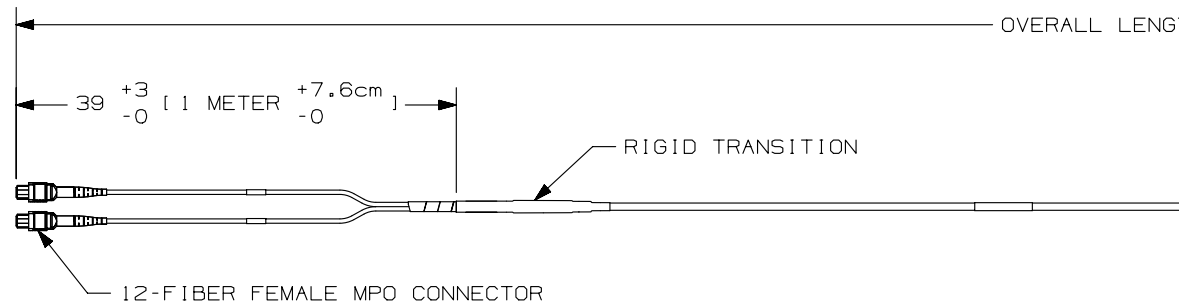

NOTES:

1. SEE SHEET 2 FOR PART NUMBERS.
2. CONNECTOR MEETS THE REQUIREMENTS OF TIA-568-C.3.
3. A. LSZH-RATED CABLE ASSEMBLIES MEET IEC-60332, IEC-60754 AND IEC-61034 REQUIREMENTS.
B. PLENUM RATED CABLE ASSEMBLIES MEET NFPA 262.
4. CABLE MEETS THE MECHANICAL REQUIREMENTS OF ICEA-S-83-596 AND TELCORDIA GR-409-CORE.
5. ALL MATERIALS AND COMPONENTS USED MEET THE MATERIAL RESTRICTIONS OF RoHS (EUROPEAN DIRECTIVE 2011/65/EC ON THE RESTRICTION OF HAZARDOUS SUBSTANCES) AS PROPOSED BY THE RoHS TECHNICAL ADAPTATION COMMITTEE.
6. MAXIMUM STRENGTH OF THE PULLING EYE IS 20 lbs.

REV	DATE	BY	CHK	APR	DESCRIPTION	ECN
04	09-02-14	SAT	WMA	RWB	RELEASED TO PRODUCTION	12F178BG-DC

TITLE 12 & 24 FIBER MPO TO MPO SMALL DIAMETER TRUNK CABLE WITH PULLING EYE		
CUSTOMER DRAWING		
ITEM REVISION NAME 12F178BG/01	MATERIAL: DRAWING NUMBER: 12F178BG-DC	
DATASET FILE NAME 12F178BG_DC/01D		
UNLESS OTHERWISE SPECIFIED, DIMENSIONAL TOLERANCES ARE: IN [mm] .X ± .XXX ± .010 [0.3] .XX ± .03 [0.8] ANGLES ±		
	THIRD ANGLE PROJECTION	
DRAWN BY SAT	DATE 03-11-13	CHK WMA SCALE NONE
SHT 1 OF 2		SIZE B

REV	DATE	BY	CHK	APR	DESCRIPTION	ECN
04	09-02-14	SAT	WMA	RWB	REFER TO SHEET 1 REVISION HISTORY	12F178BG-DC

TITLE 12 & 24 FIBER MPO TO MPO SMALL DIAMETER TRUNK CABLE WITH PULLING EYE CONTROL DRAWING	
ITEM REVISION NAME 12F178BG/01	PANDUIT
DATASET FILE NAME 12F178BG_DC/01D	
UNLESS OTHERWISE SPECIFIED, DIMENSIONAL TOLERANCES ARE: IN [mm]	
.x ± .1 [2.54]	.xxx ± .005 [.127]
.xx ± .01 [.25]	ANGLES ± 5 °
DRAWING NUMBER: 12F178BG_DC	
DRAWN BY MC	DATE 11-13-13
CHK WMA	SCALE NONE
SHT 2 OF 2	
SIZE B	