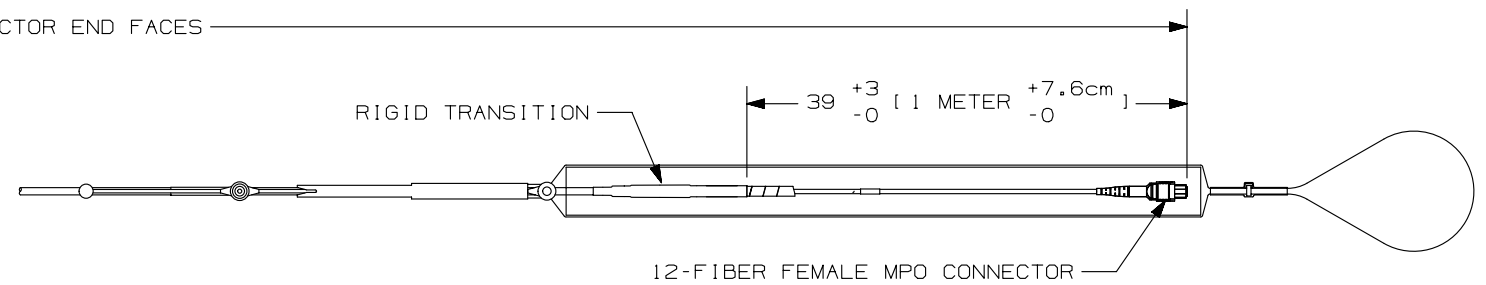

NOTES:

1. SEE SHEET 2 FOR PART NUMBERS.
2. CONNECTOR MEETS THE REQUIREMENTS OF TIA-568-C.3.
3. A. LSZH-RATED CABLE ASSEMBLIES MEET IEC-60332, IEC-60754 AND IEC-61034 REQUIREMENTS.
B. PLENUM RATED CABLE ASSEMBLIES MEET NFPA 262.
4. CABLE MEETS THE MECHANICAL REQUIREMENTS OF ICEA-S-83-596 AND TELCORDIA GR-409-CORE.
5. ALL MATERIALS AND COMPONENTS USED MEET THE MATERIAL RESTRICTIONS OF RoHS (EUROPEAN DIRECTIVE 2011/65/EC ON THE RESTRICTION OF HAZARDOUS SUBSTANCES) AS PROPOSED BY THE RoHS TECHNICAL ADAPTATION COMMITTEE.
6. MAXIMUM STRENGTH OF THE PULLING EYE IS 20 lbs.

REV	DATE	BY	CHK	APR	DESCRIPTION	ECN
04	09-02-14	SAT	WMA	RWB	RELEASED TO PRODUCTION	12F178BG-DC

TITLE 12 & 24 FIBER MPO TO MPO SMALL DIAMETER TRUNK CABLE WITH PULLING EYE		
CUSTOMER DRAWING		
ITEM REVISION NAME 12F178BG/01	MATERIAL: DRAWING NUMBER: 12F178BG-DC	
DATASET FILE NAME 12F178BG_DC/01D		
UNLESS OTHERWISE SPECIFIED, DIMENSIONAL TOLERANCES ARE: IN [mm] .X ± .XXX ± .010 [0.3] .XX ± .03 [0.8] ANGLES ±		
	THIRD ANGLE PROJECTION	
DRAWN BY SAT	DATE 03-11-13	CHK WMA SCALE NONE
SHT 1 OF 2		SIZE B

REV	DATE	BY	CHK	APR	DESCRIPTION	ECN
04	09-02-14	SAT	WMA	RWB	REFER TO SHEET 1 REVISION HISTORY	12F178BG-DC

TITLE 12 & 24 FIBER MPO TO MPO SMALL DIAMETER TRUNK CABLE WITH PULLING EYE CONTROL DRAWING	
ITEM REVISION NAME 12F178BG/01	PANDUIT
DATASET FILE NAME 12F178BG_DC/01D	
UNLESS OTHERWISE SPECIFIED, DIMENSIONAL TOLERANCES ARE: IN [mm]	
.x ± .1 [2.54]	.xxx ± .005 [.127]
.xx ± .01 [.25]	ANGLES ± 5 °
DRAWING NUMBER: 12F178BG_DC	
DRAWN BY MC	DATE 11-13-13
CHK WMA	SCALE NONE
SHT 2 OF 2	
SIZE B	