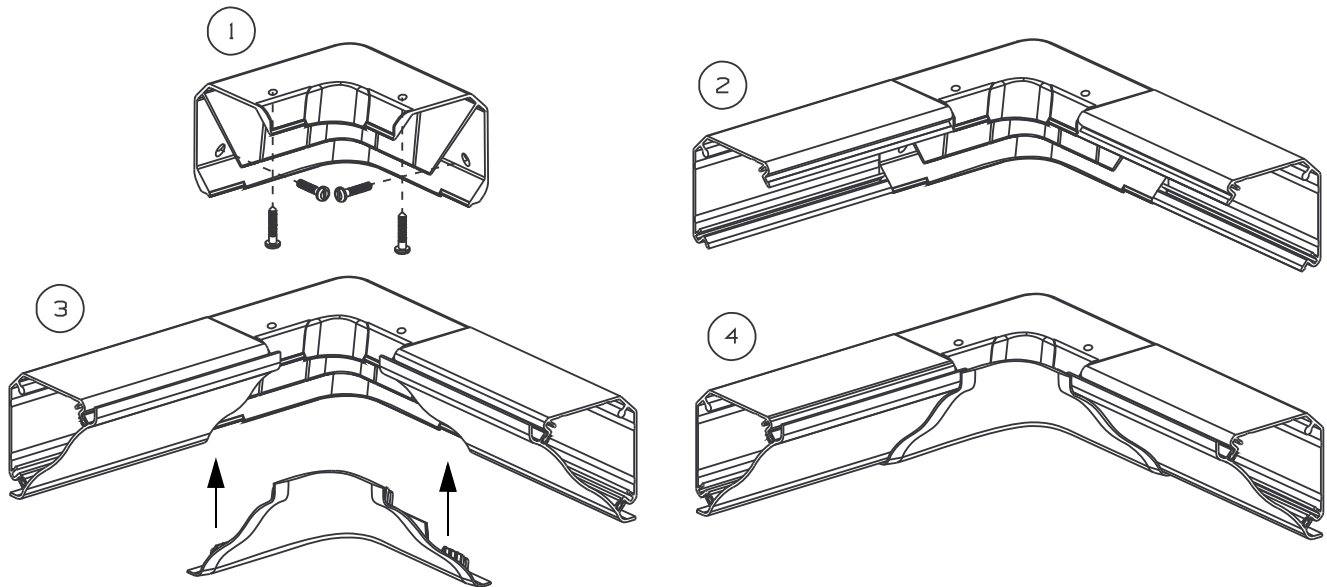

INSIDE CORNER FITTING

OUTSIDE CORNER FITTING

COVER COUPLER

For Instructions in Local Languages
and Technical Support:
www.panduit.com/resources/install_maintain.asp

PANDUIT
www.panduit.com

E-mail:
techsupport@panduit.com
Phone:
866-405-6654