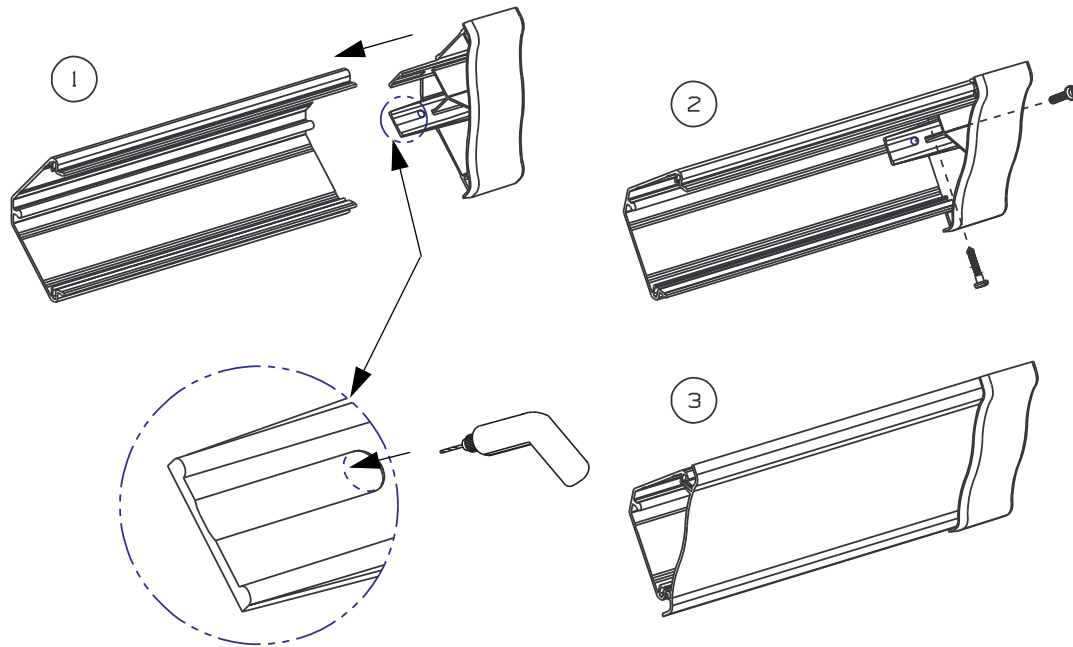

INSIDE CORNER FITTING

OUTSIDE CORNER FITTING

COVER COUPLER

For Instructions in Local Languages
and Technical Support:
www.panduit.com/resources/install_maintain.asp

PANDUIT
www.panduit.com

E-mail:
techsupport@panduit.com
Phone:
866-405-6654