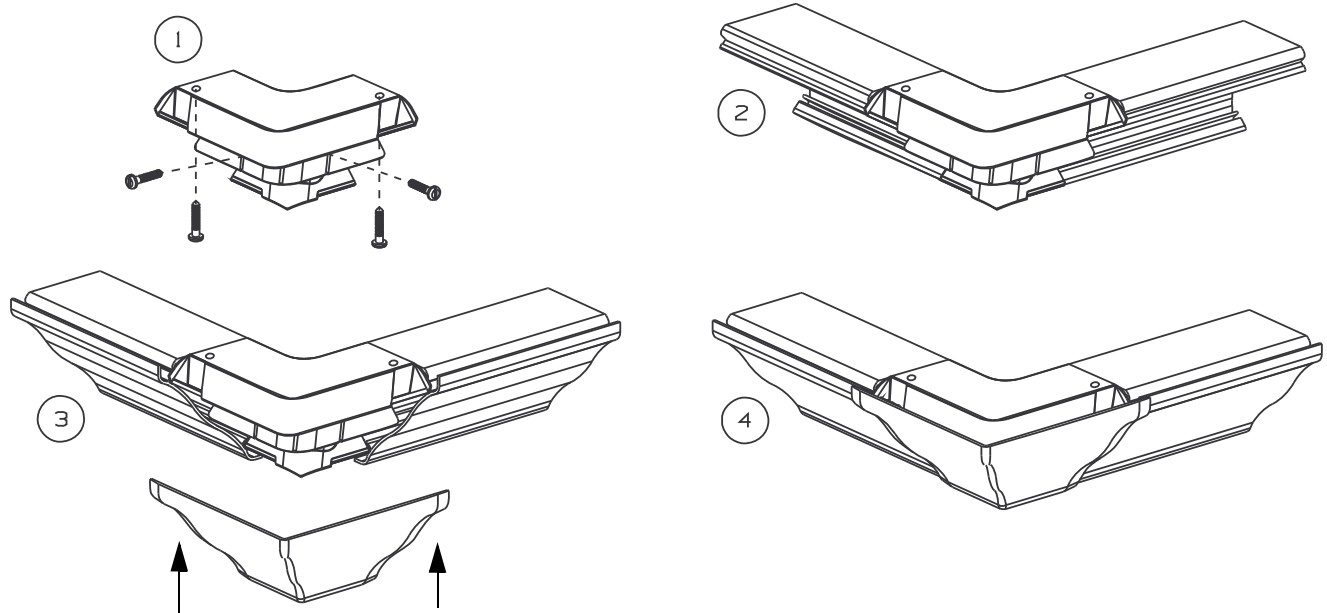

INSIDE CORNER FITTING

OUTSIDE CORNER FITTING

COVER COUPLER

For Instructions in Local Languages
and Technical Support:
www.panduit.com/resources/install_maintain.asp

PANDUIT
www.panduit.com

E-mail:
techsupport@panduit.com
Phone:
866-405-6654